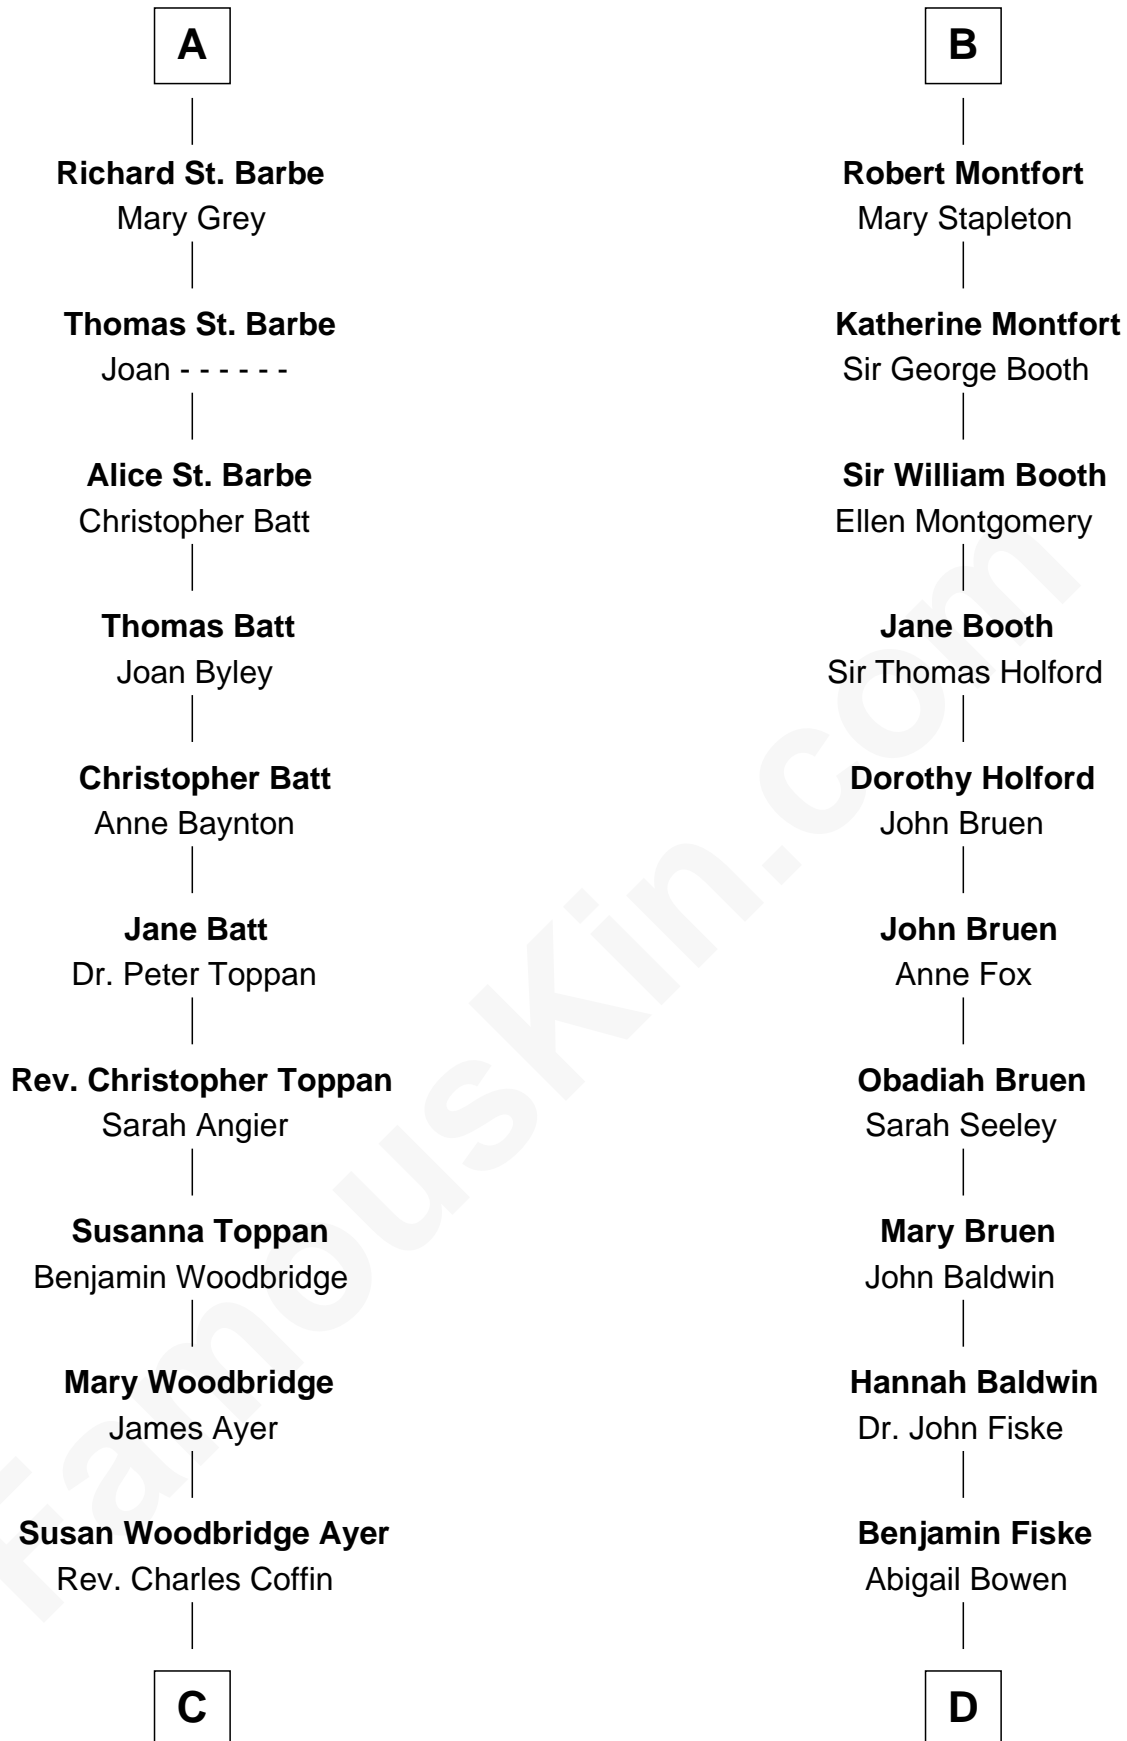

## Relationship Chart of

### Tennessee Williams

Author of *A Streetcar Named Desire*

20th cousin of

### Stephen A. Douglas

Participated in Lincoln-Douglas Debates

**C**

**Cornelius Worcester Coffin**

Nancy McCorkle

**Isabelle Coffin**

Thomas Lanier Williams

**Cornelius Coffin Williams**