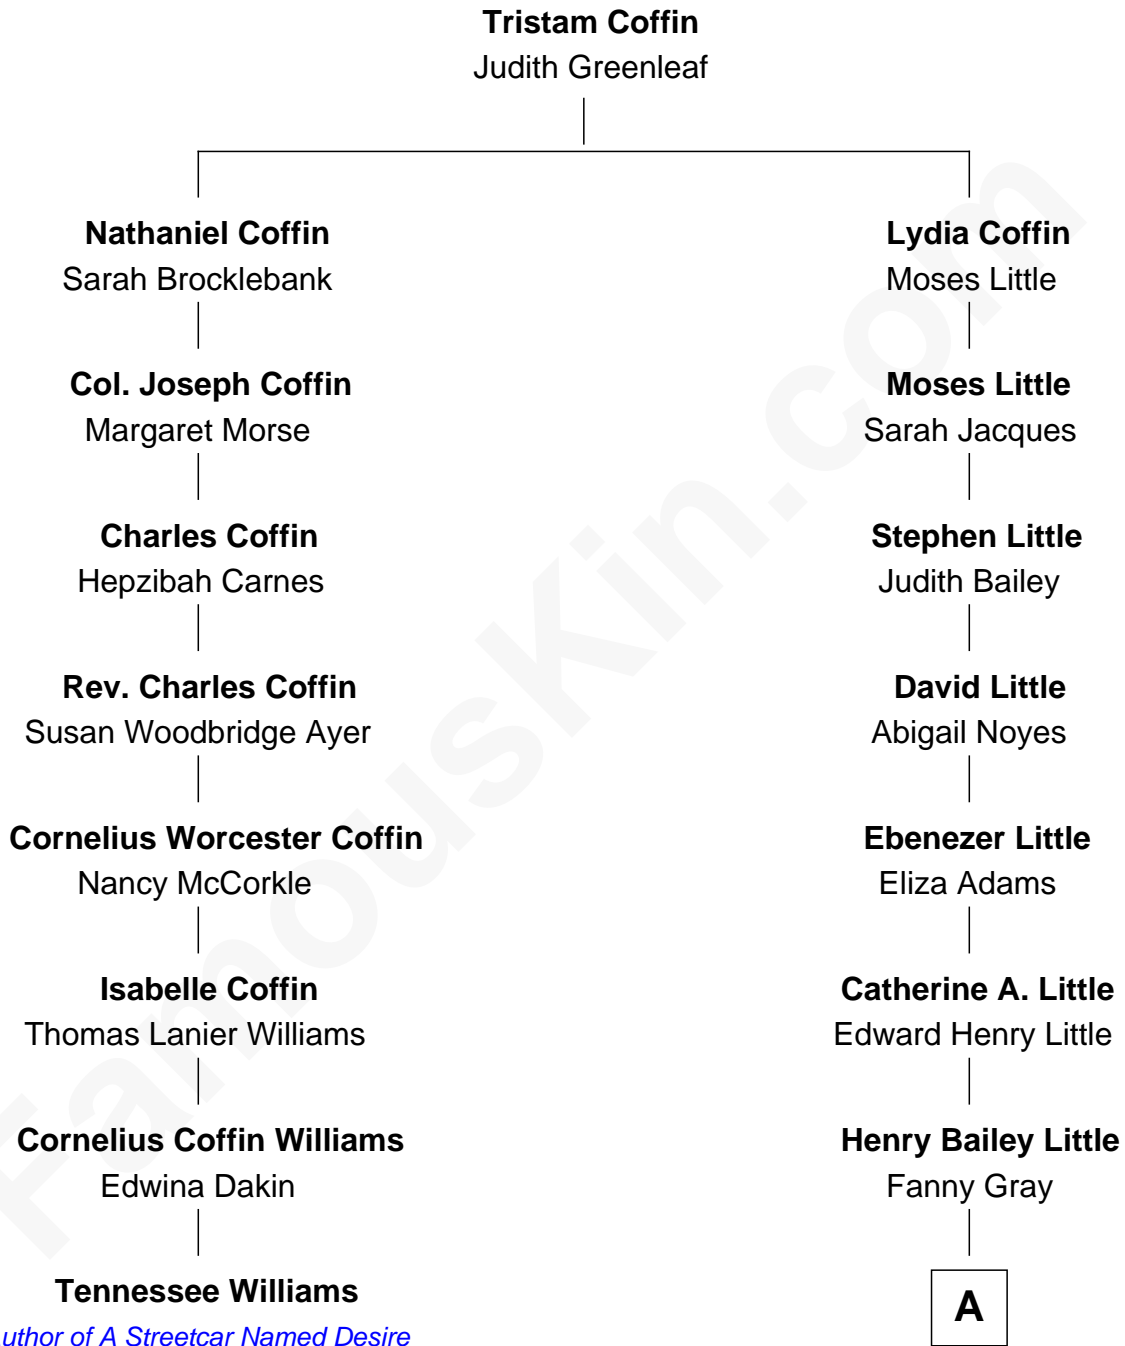

## Relationship Chart of

### Tennessee Williams

*Author of A Streetcar Named Desire*

7th cousin 2 times removed of

**Charlie Baker**

*72nd Governor of Massachusetts*

**A**

—  
**Eleanor Johnson Little**

Charles Duane Baker

—  
**Charles Duane Baker**

Alice Elizabeth Ghormley

—  
**Charlie Baker**

*72nd Governor of Massachusetts*

FamousKin.com