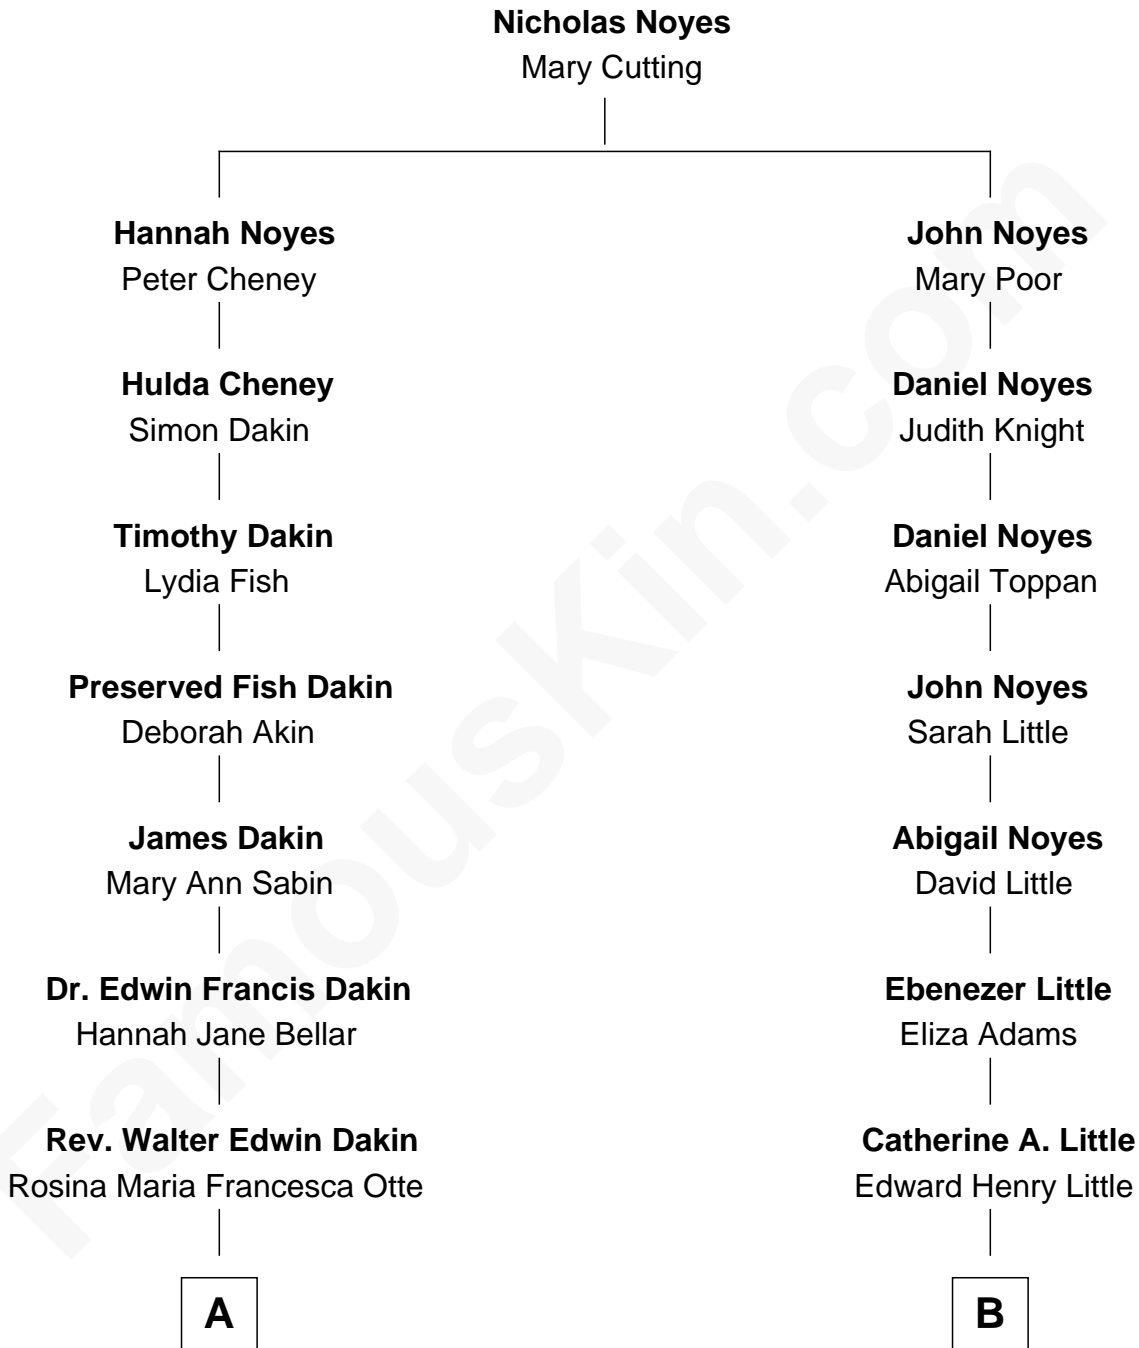

## Relationship Chart of

### Tennessee Williams

*Author of A Streetcar Named Desire*

8th cousin 2 times removed of

**Charlie Baker**

*72nd Governor of Massachusetts*

**A**

**Edwina Dakin**  
Cornelius Coffin Williams

**Tennessee Williams**  
*Author of A Streetcar Named Desire*

**B**

**Henry Bailey Little**  
Fanny Gray

**Eleanor Johnson Little**  
Charles Duane Baker

**Charles Duane Baker**  
Alice Elizabeth Ghormley

**Charlie Baker**  
*72nd Governor of Massachusetts*