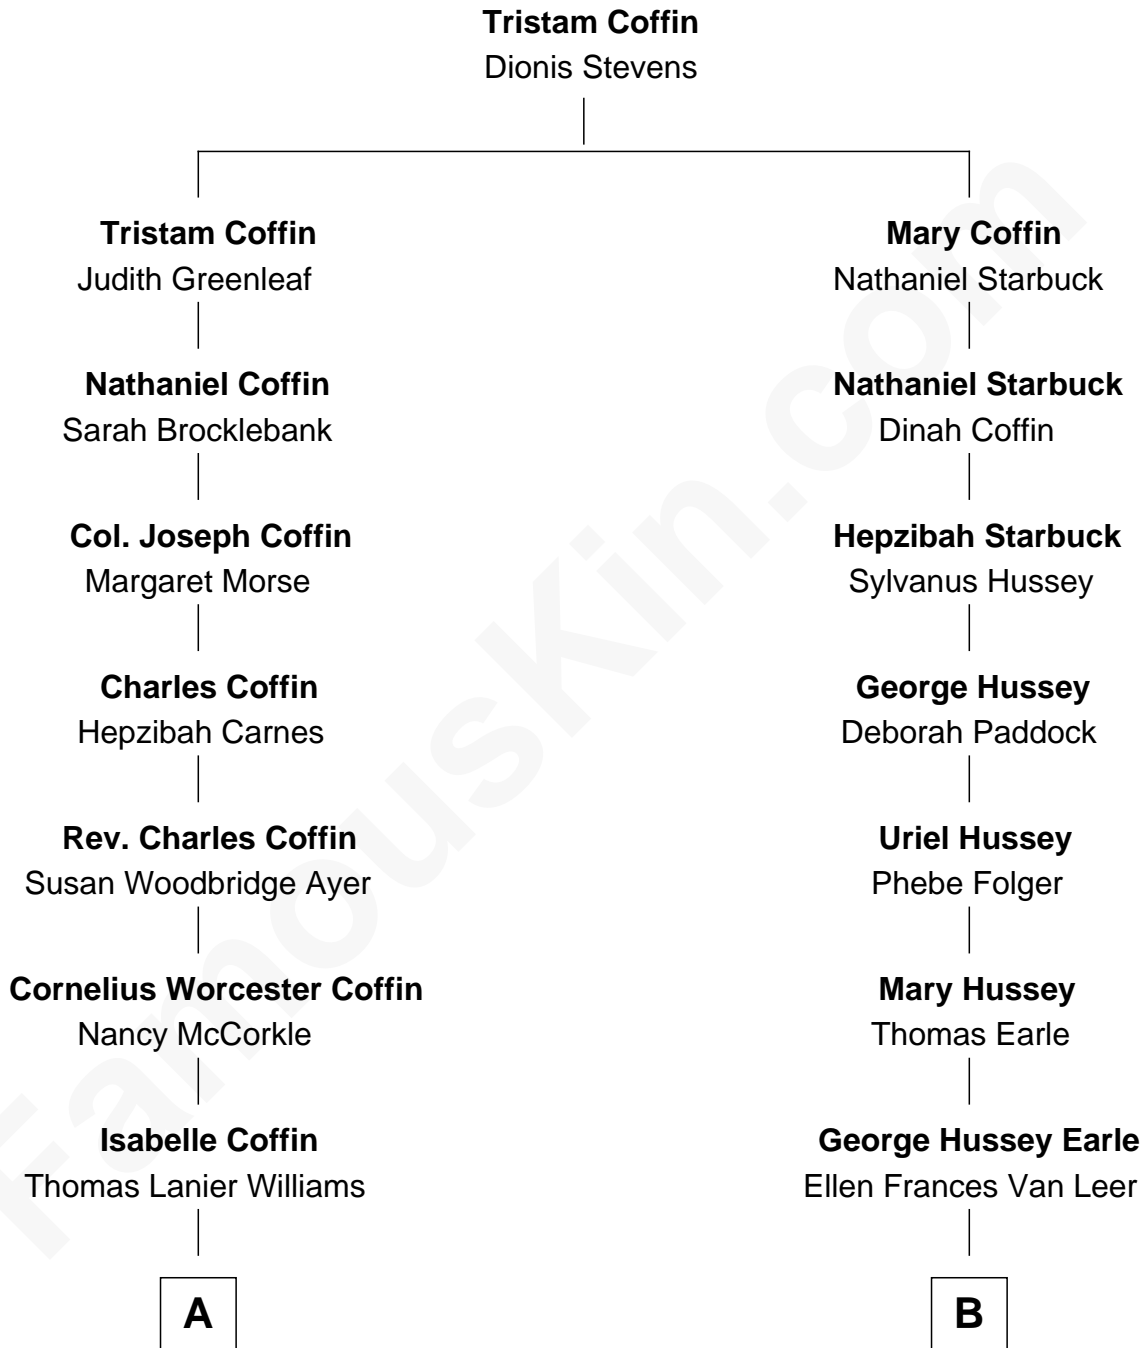

FamousKin.com
Relationship Chart of
Tennessee Williams

Author of A Streetcar Named Desire

8th cousin of

George Howard Earle

30th Governor of Pennsylvania

A

Cornelius Coffin Williams

Edwina Dakin

Tennessee Williams

Author of A Streetcar Named Desire

B

George Howard Earle

Catharine Hansell French

George Howard Earle

30th Governor of Pennsylvania

FamousKin.com