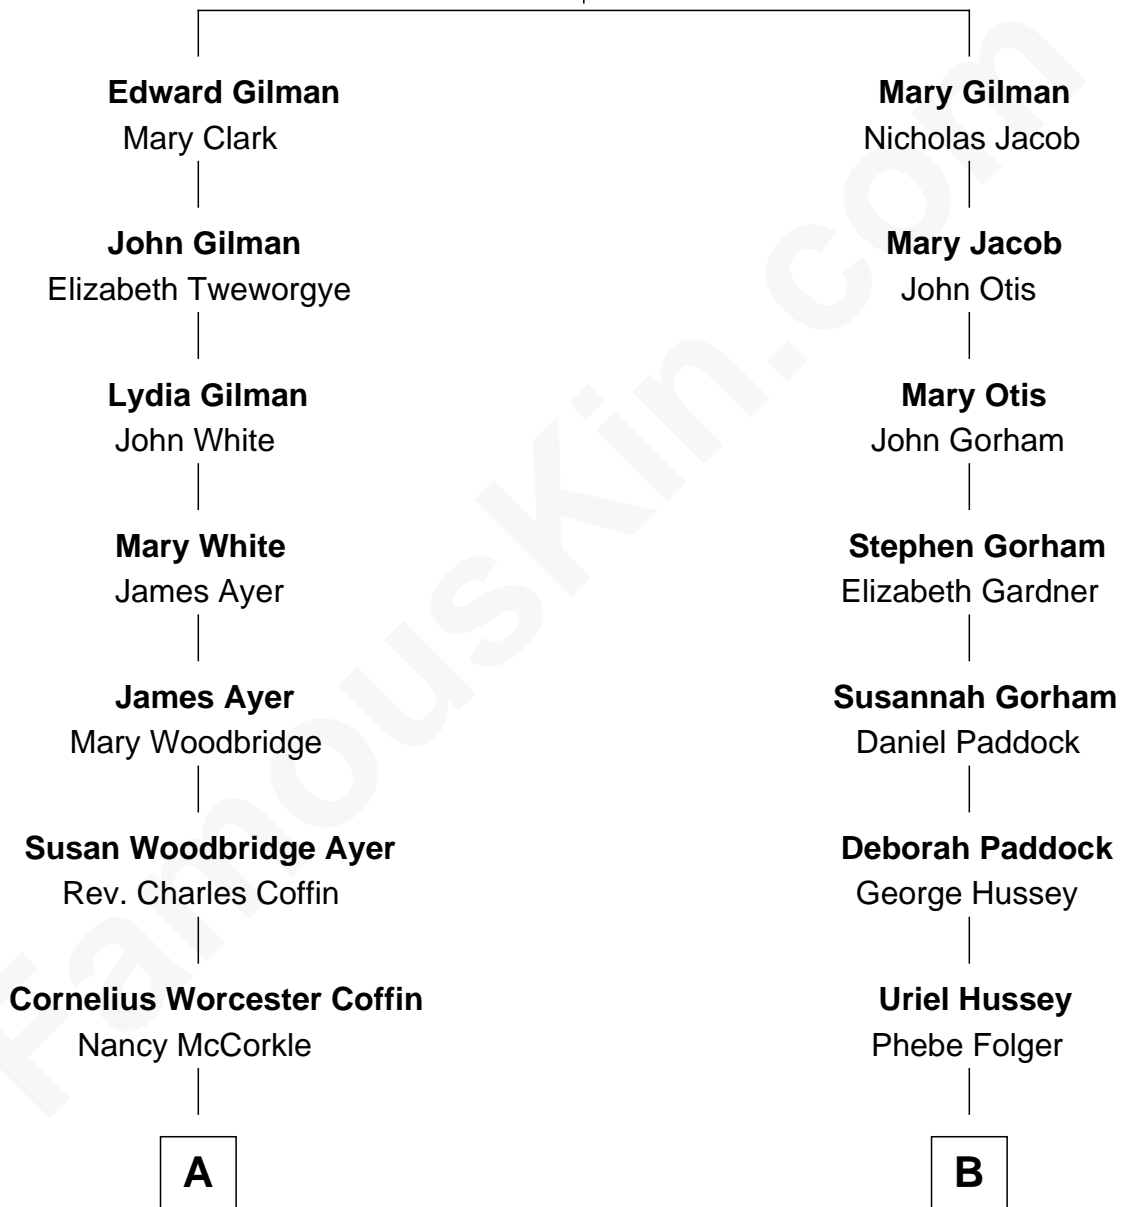

FamousKin.com

Relationship Chart of

Tennessee Williams

Author of A Streetcar Named Desire

9th cousin 1 time removed of

George Howard Earle

30th Governor of Pennsylvania

Edward Gilman

A

Isabelle Coffin
Thomas Lanier Williams

Cornelius Coffin Williams
Edwina Dakin

Tennessee Williams
Author of A Streetcar Named Desire

B

Mary Hussey
Thomas Earle

George Hussey Earle
Ellen Frances Van Leer

George Howard Earle
Catharine Hansell French

George Howard Earle
30th Governor of Pennsylvania

FamousKin.com