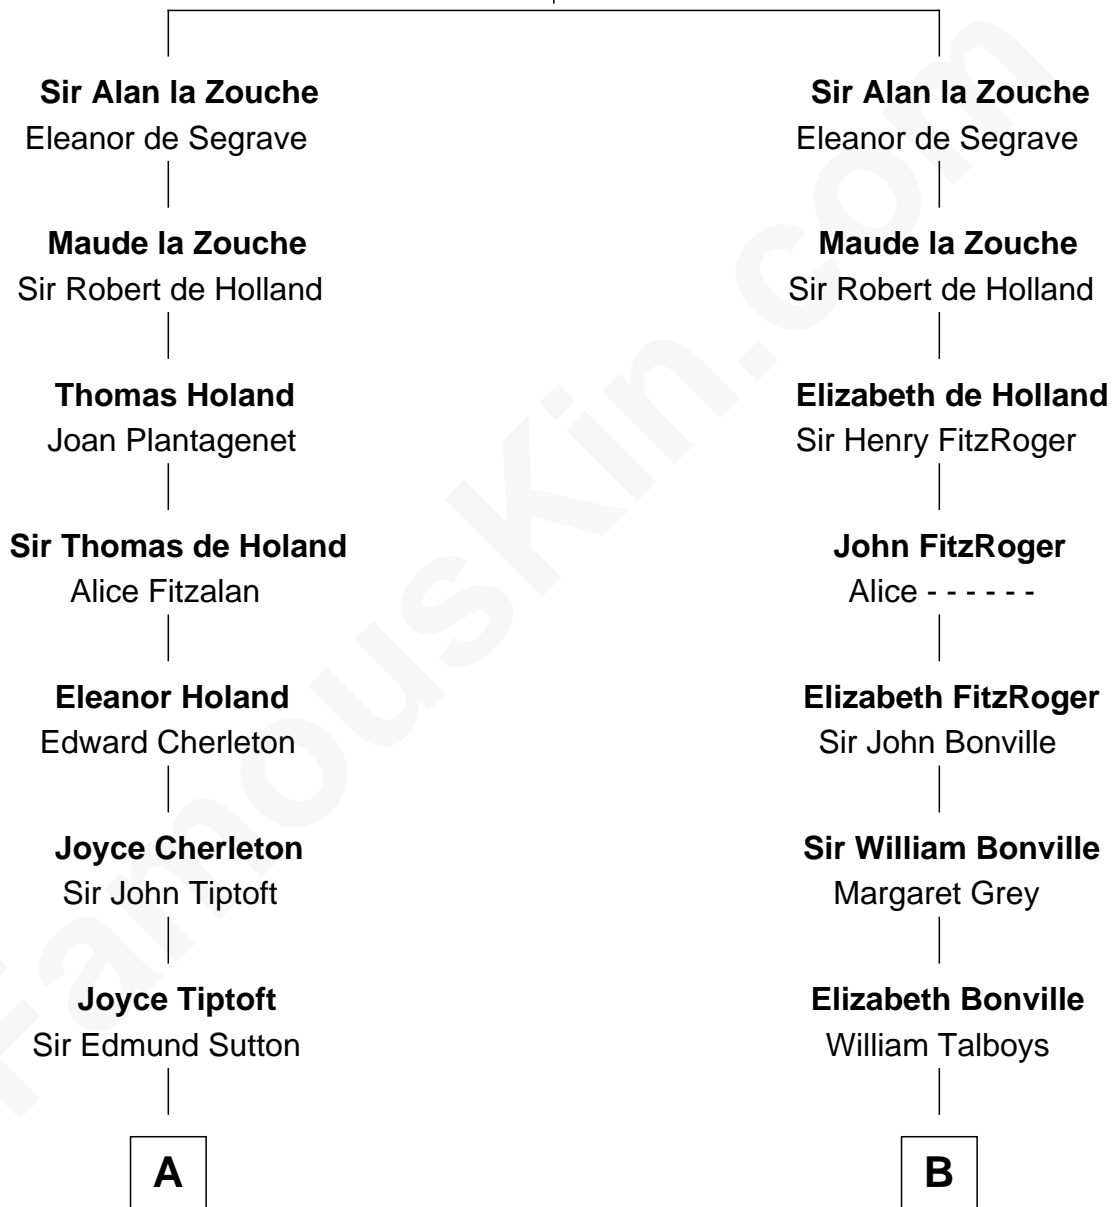

Sir Roger la Zouche

Ela Longespee