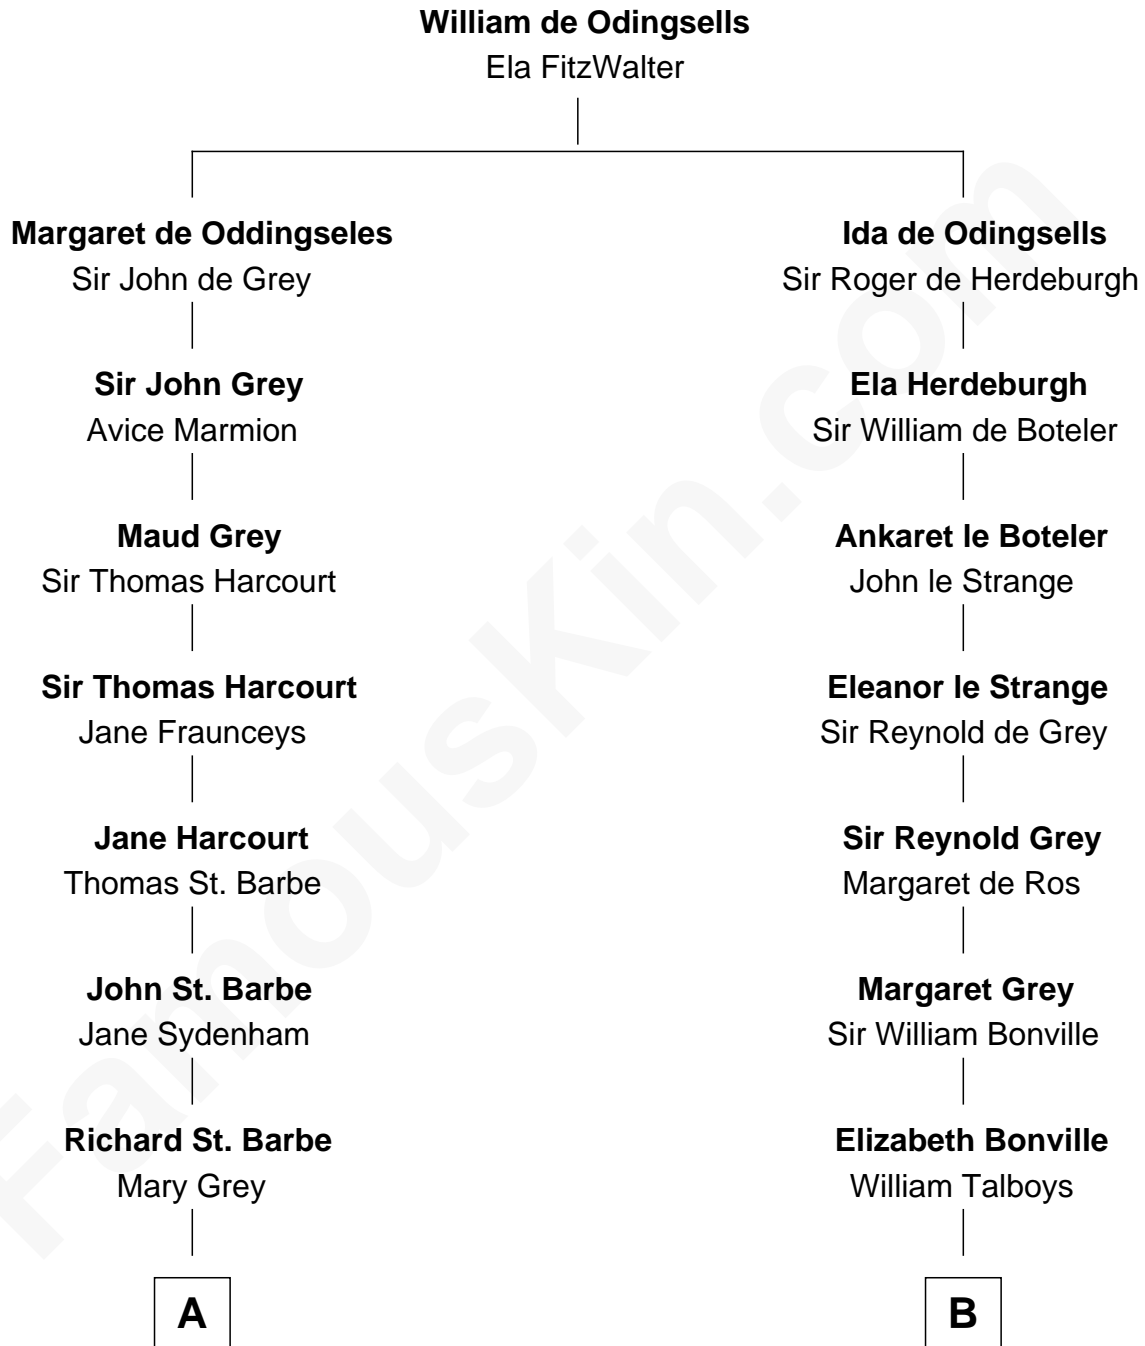

# FamousKin.com

## Relationship Chart of Tennessee Williams

Author of *A Streetcar Named Desire*

19th cousin 2 times removed of

**Katharine Hepburn**

Movie Actress

**C**

**Isabelle Coffin**

Thomas Lanier Williams

**Cornelius Coffin Williams**

Edwina Dakin

**Tennessee Williams**

*Author of A Streetcar Named Desire*

**D**

**Erastus Spalding**

Jennet Mack

**Martha Ann Spalding**