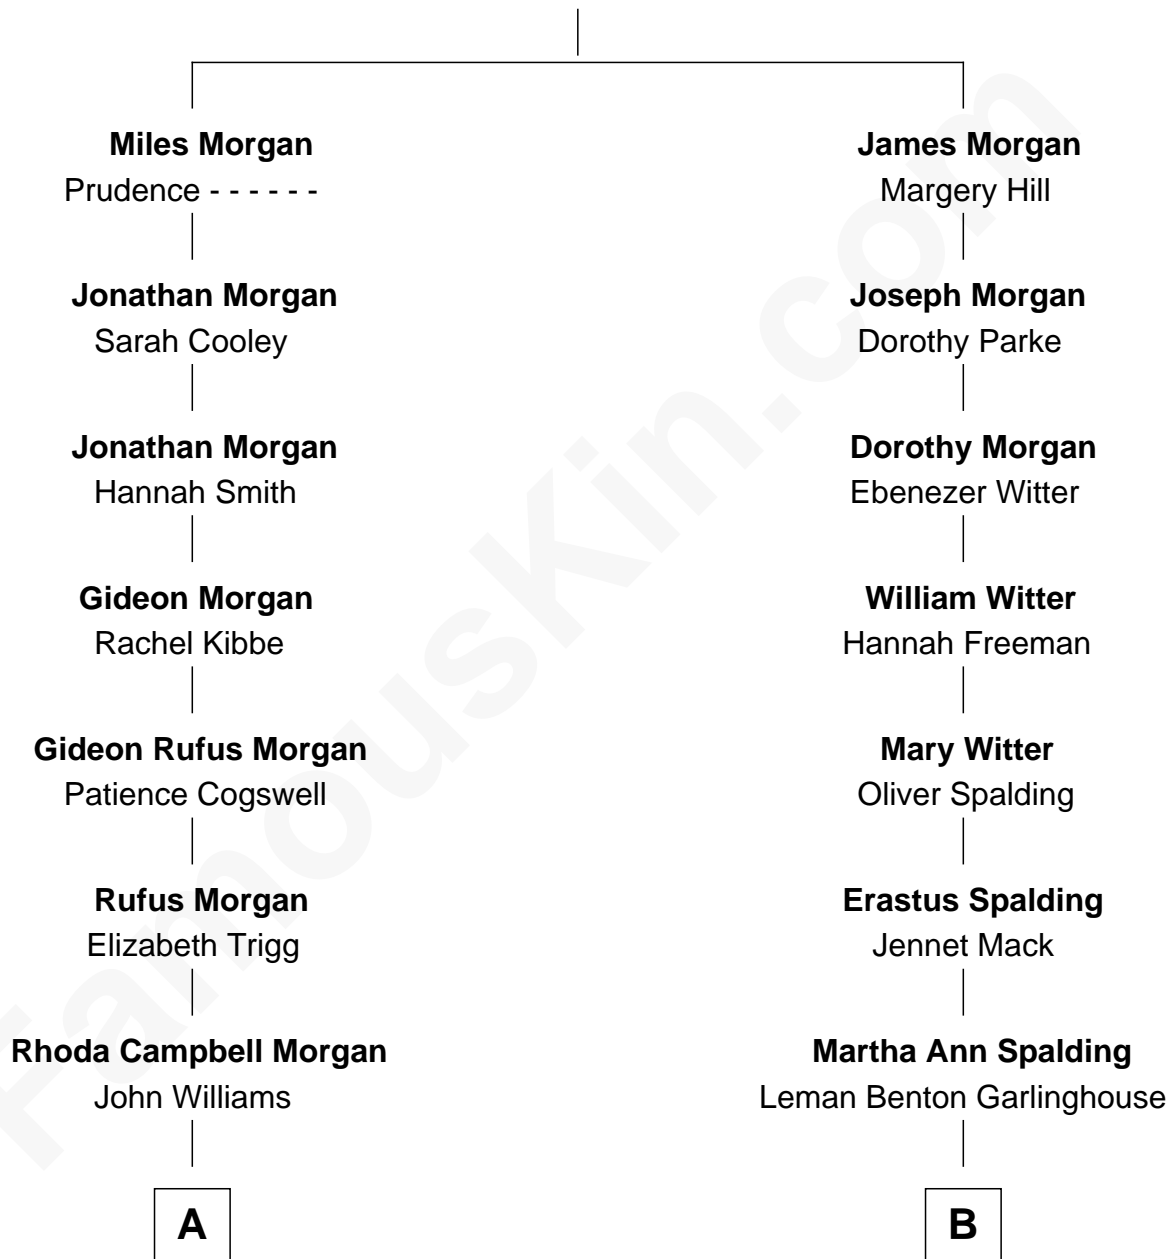

# FamousKin.com

## Relationship Chart of Tennessee Williams

Author of *A Streetcar Named Desire*

9th cousin of

**Katharine Hepburn**  
Movie Actress

**William Morgan**

**A**

**Thomas Lanier Williams**

Isabelle Coffin

**Cornelius Coffin Williams**

Edwina Dakin

**Tennessee Williams**

*Author of A Streetcar Named Desire*

**B**

**Caroline Garlinghouse**

Alfred Augustus Houghton

**Katharine Martha Houghton**

Thomas Norval Hepburn

**Katharine Hepburn**

*Movie Actress*

FamousKin.com