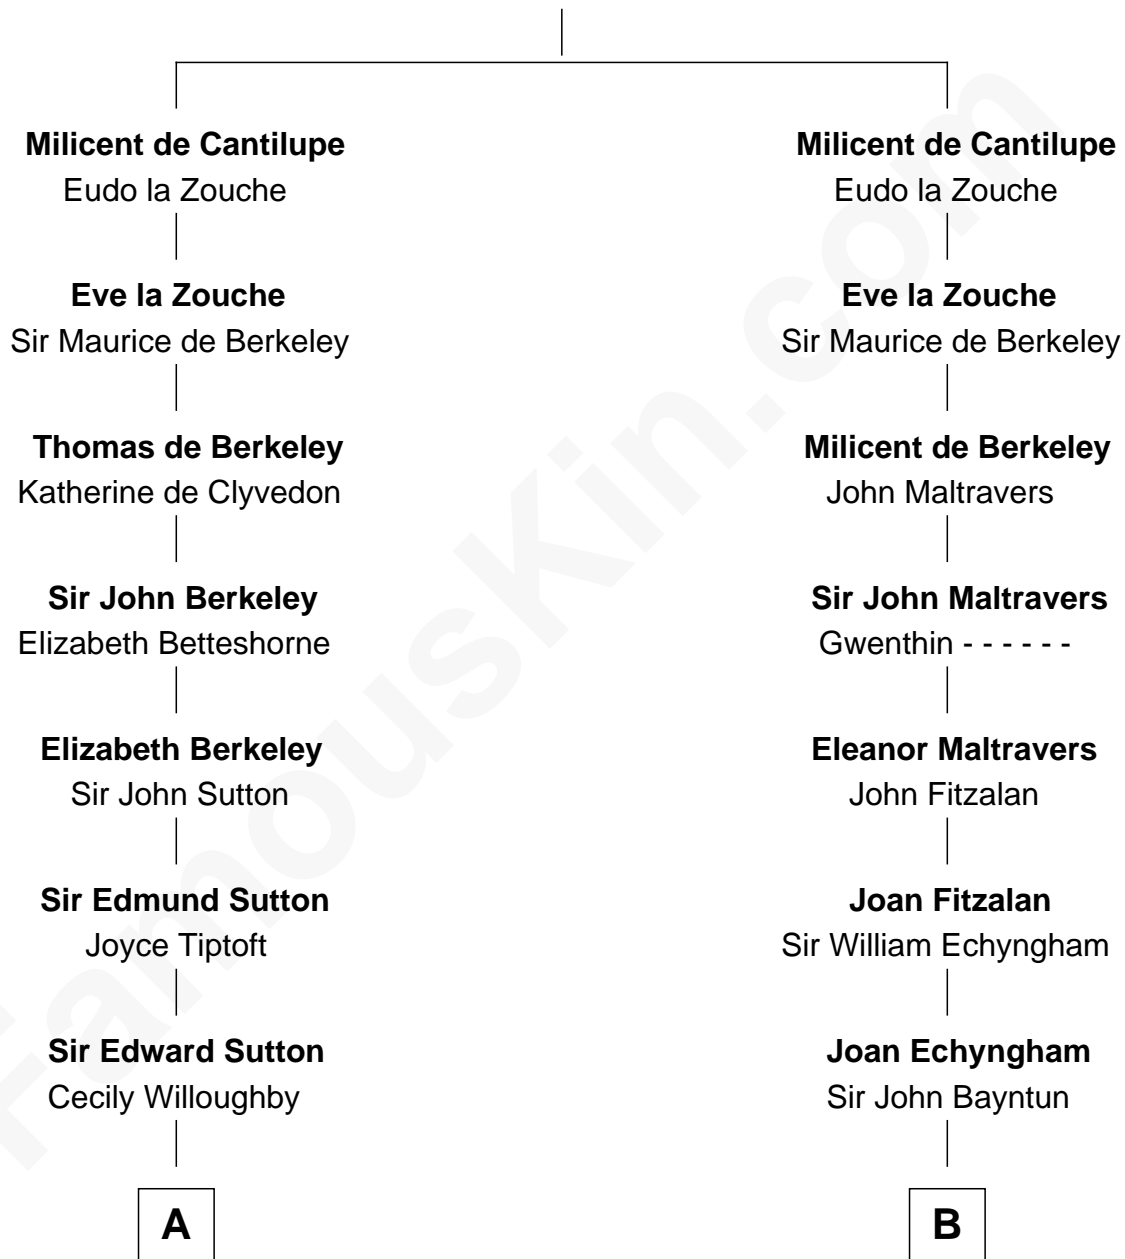

FamousKin.com

Relationship Chart of

Tennessee Williams

Author of *A Streetcar Named Desire*

18th cousin 2 times removed of

Samuel Cony

31st Governor of Maine

Sir William de Cantilupe

Eve de Braiose

FamousKin.com