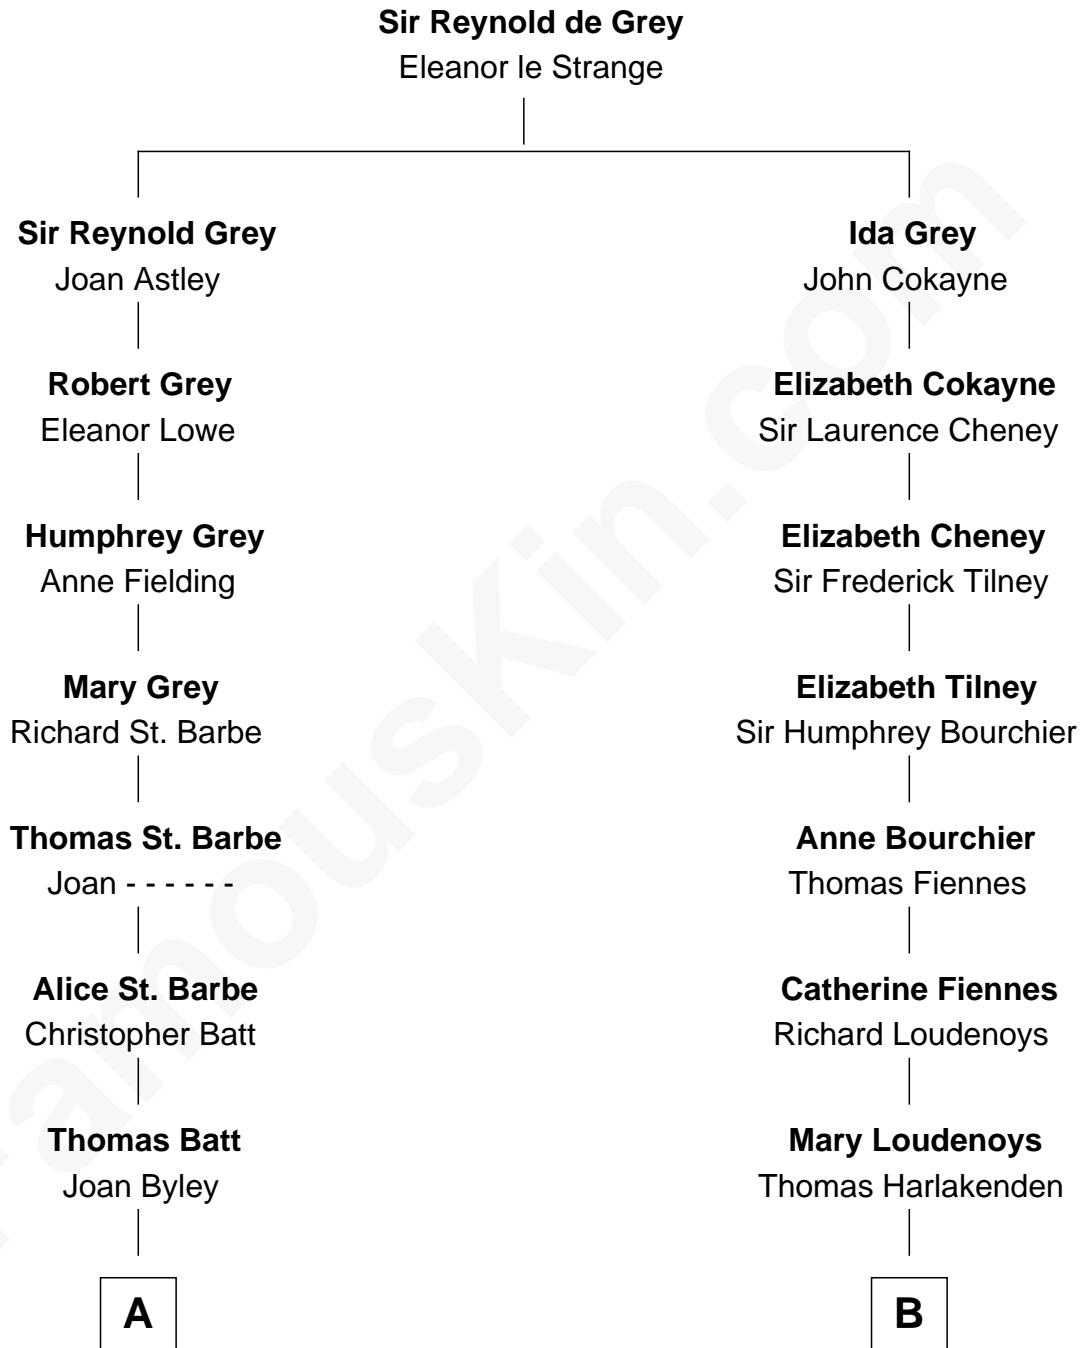

FamousKin.com

Relationship Chart of Tennessee Williams

Author of A Streetcar Named Desire

16th cousin 2 times removed of

Frank Lloyd Wright
American Architect

C

William Carey Wright

Anna Lloyd Jones

Frank Lloyd Wright

American Architect

FamousKin.com