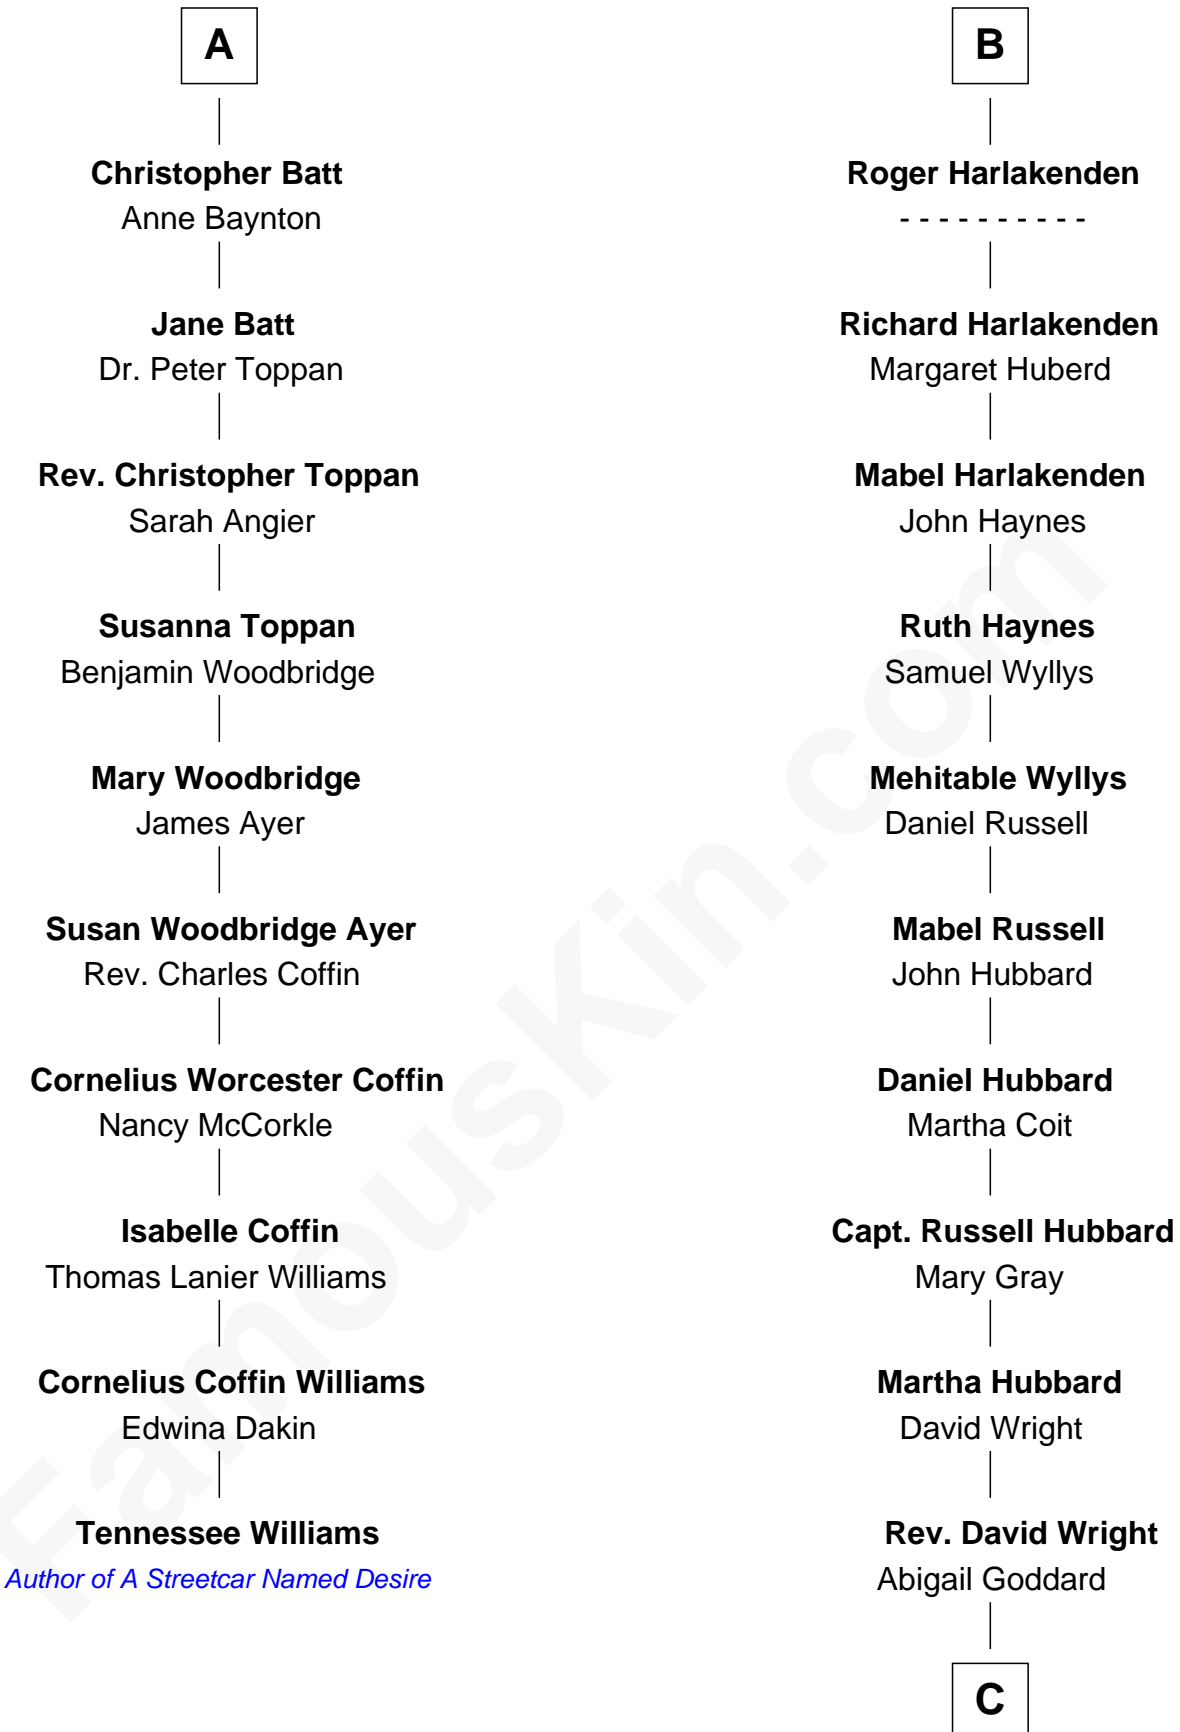

FamousKin.com

Relationship Chart of Tennessee Williams

Author of A Streetcar Named Desire

16th cousin 2 times removed of

Frank Lloyd Wright
American Architect

C

William Carey Wright

Anna Lloyd Jones

Frank Lloyd Wright

American Architect

FamousKin.com