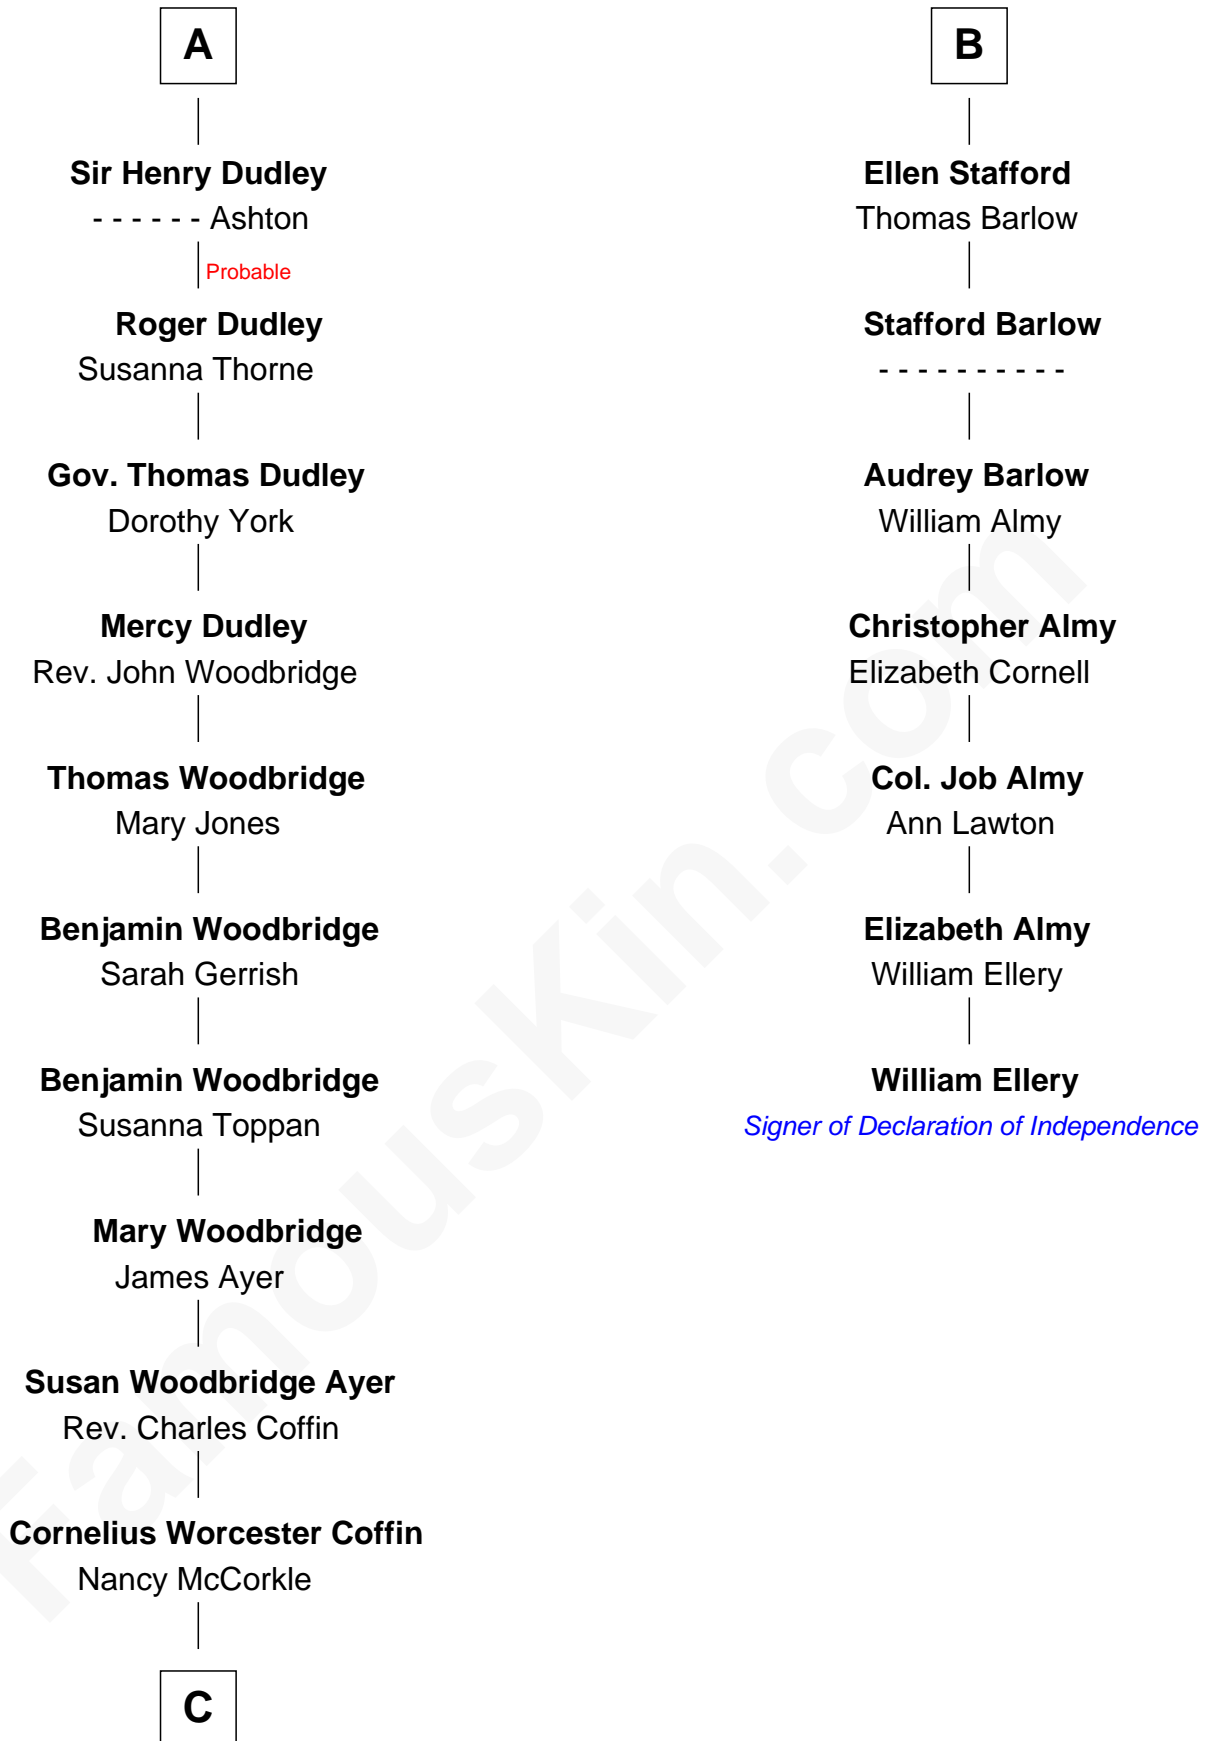

## Relationship Chart of Tennessee Williams

*Author of A Streetcar Named Desire*

13th cousin 6 times removed of

**William Ellery**

*Signer of the Declaration of Independence*

**C**

—  
**Isabelle Coffin**  
Thomas Lanier Williams

—  
**Cornelius Coffin Williams**  
Edwina Dakin

—  
**Tennessee Williams**  
*Author of A Streetcar Named Desire*

FamousKin.com