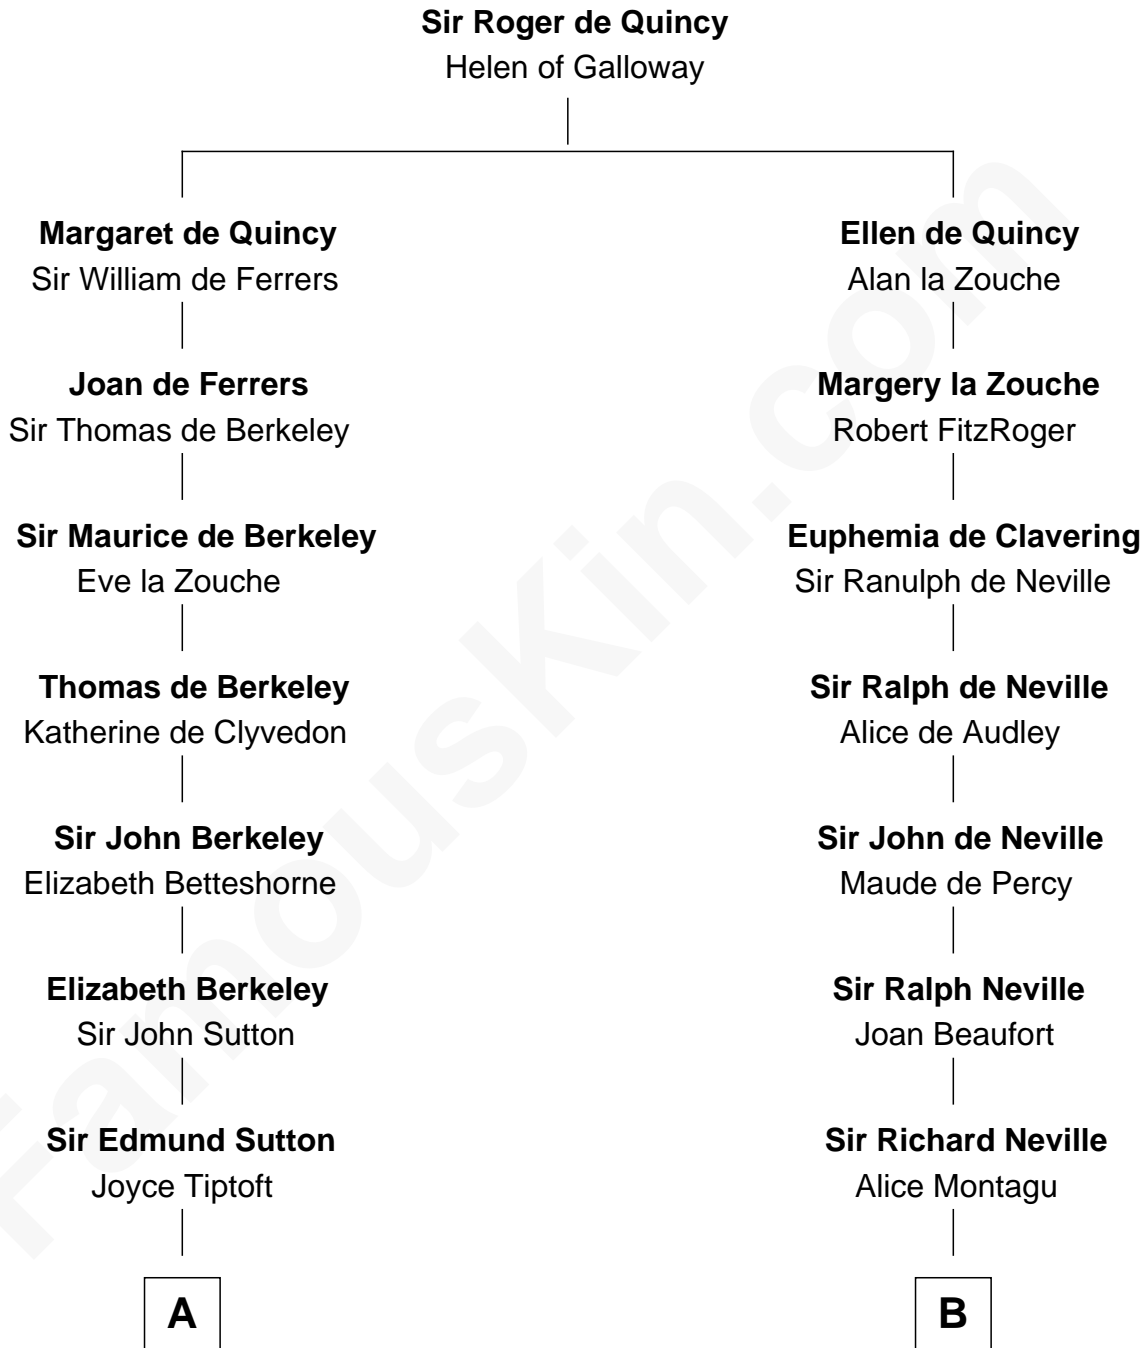

## Relationship Chart of Tennessee Williams

Author of *A Streetcar Named Desire*

18th cousin 3 times removed of

## Fletcher Christian

Leader of the mutiny on the *Bounty*

THE "BOUNTY" AT OAHU

**C**

**Susan Woodbridge Ayer**

Rev. Charles Coffin

**Cornelius Worcester Coffin**

Nancy McCorkle

Anne Dixon

**Fletcher Christian**

*Leader of the mutiny on the Bounty*

FamousKin.com