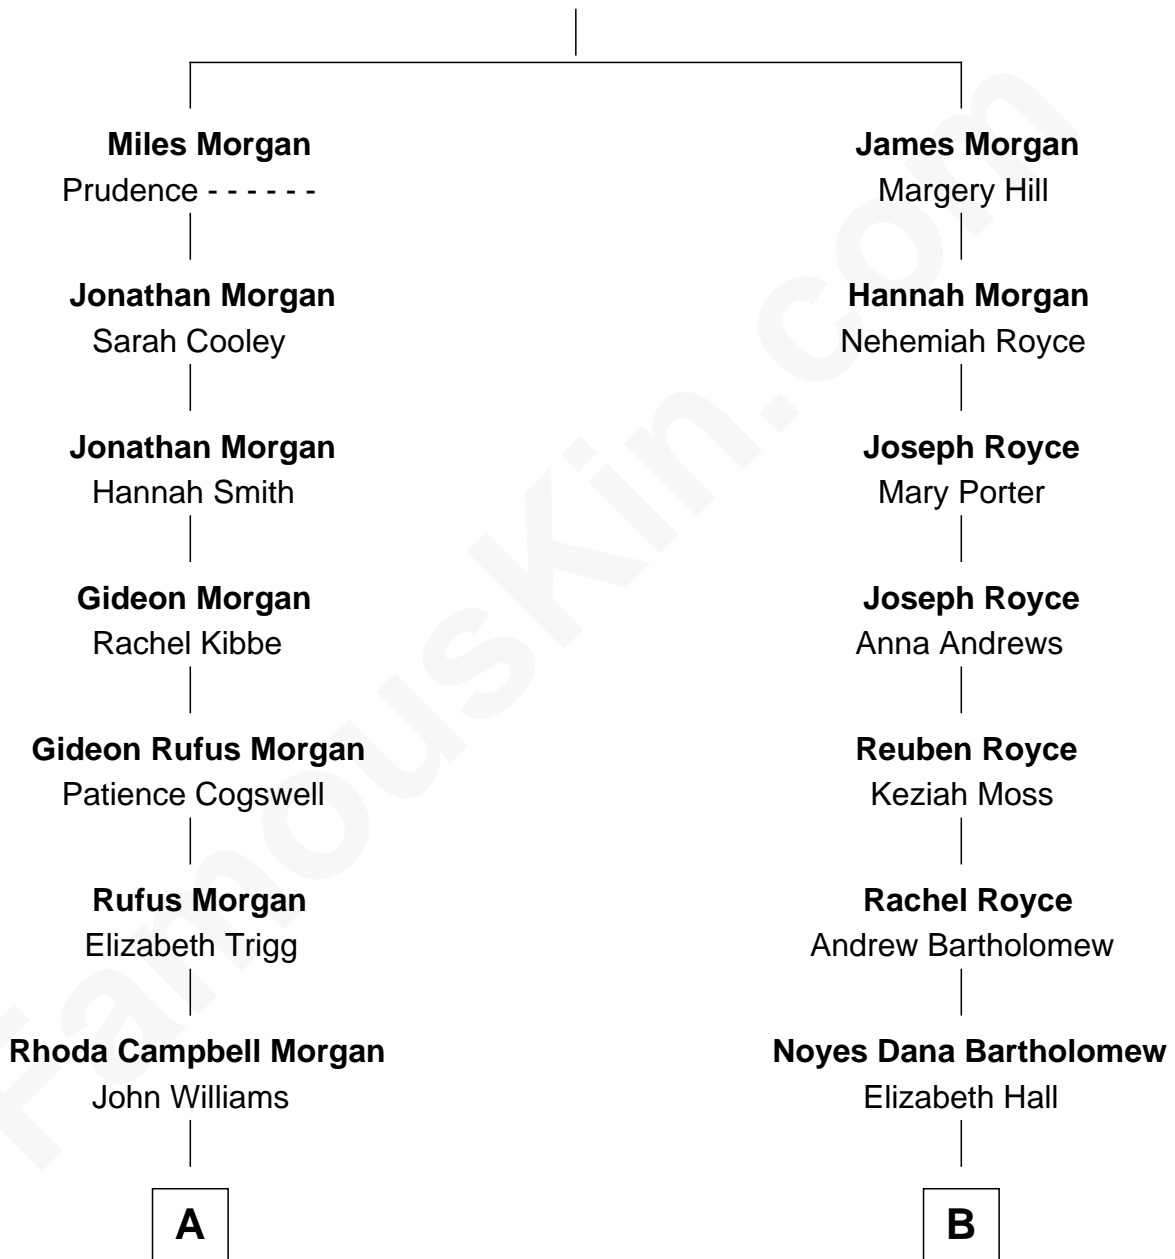

FamousKin.com

Relationship Chart of Tennessee Williams

Author of *A Streetcar Named Desire*

9th cousin 2 times removed of

Clint Eastwood

TV & Film Actor and Director

William Morgan

A

Thomas Lanier Williams

Isabelle Coffin

Cornelius Coffin Williams

Edwina Dakin

Tennessee Williams

Author of A Streetcar Named Desire

B

Edward Franklin Bartholomew

Cordelia Kellogg

Sophia Aurelia Bartholomew

Charles Claude Runner

Waldo Errol Runner

Virginia May McClanahan

Margaret Ruth Runner

Clinton Eastwood

Clint Eastwood