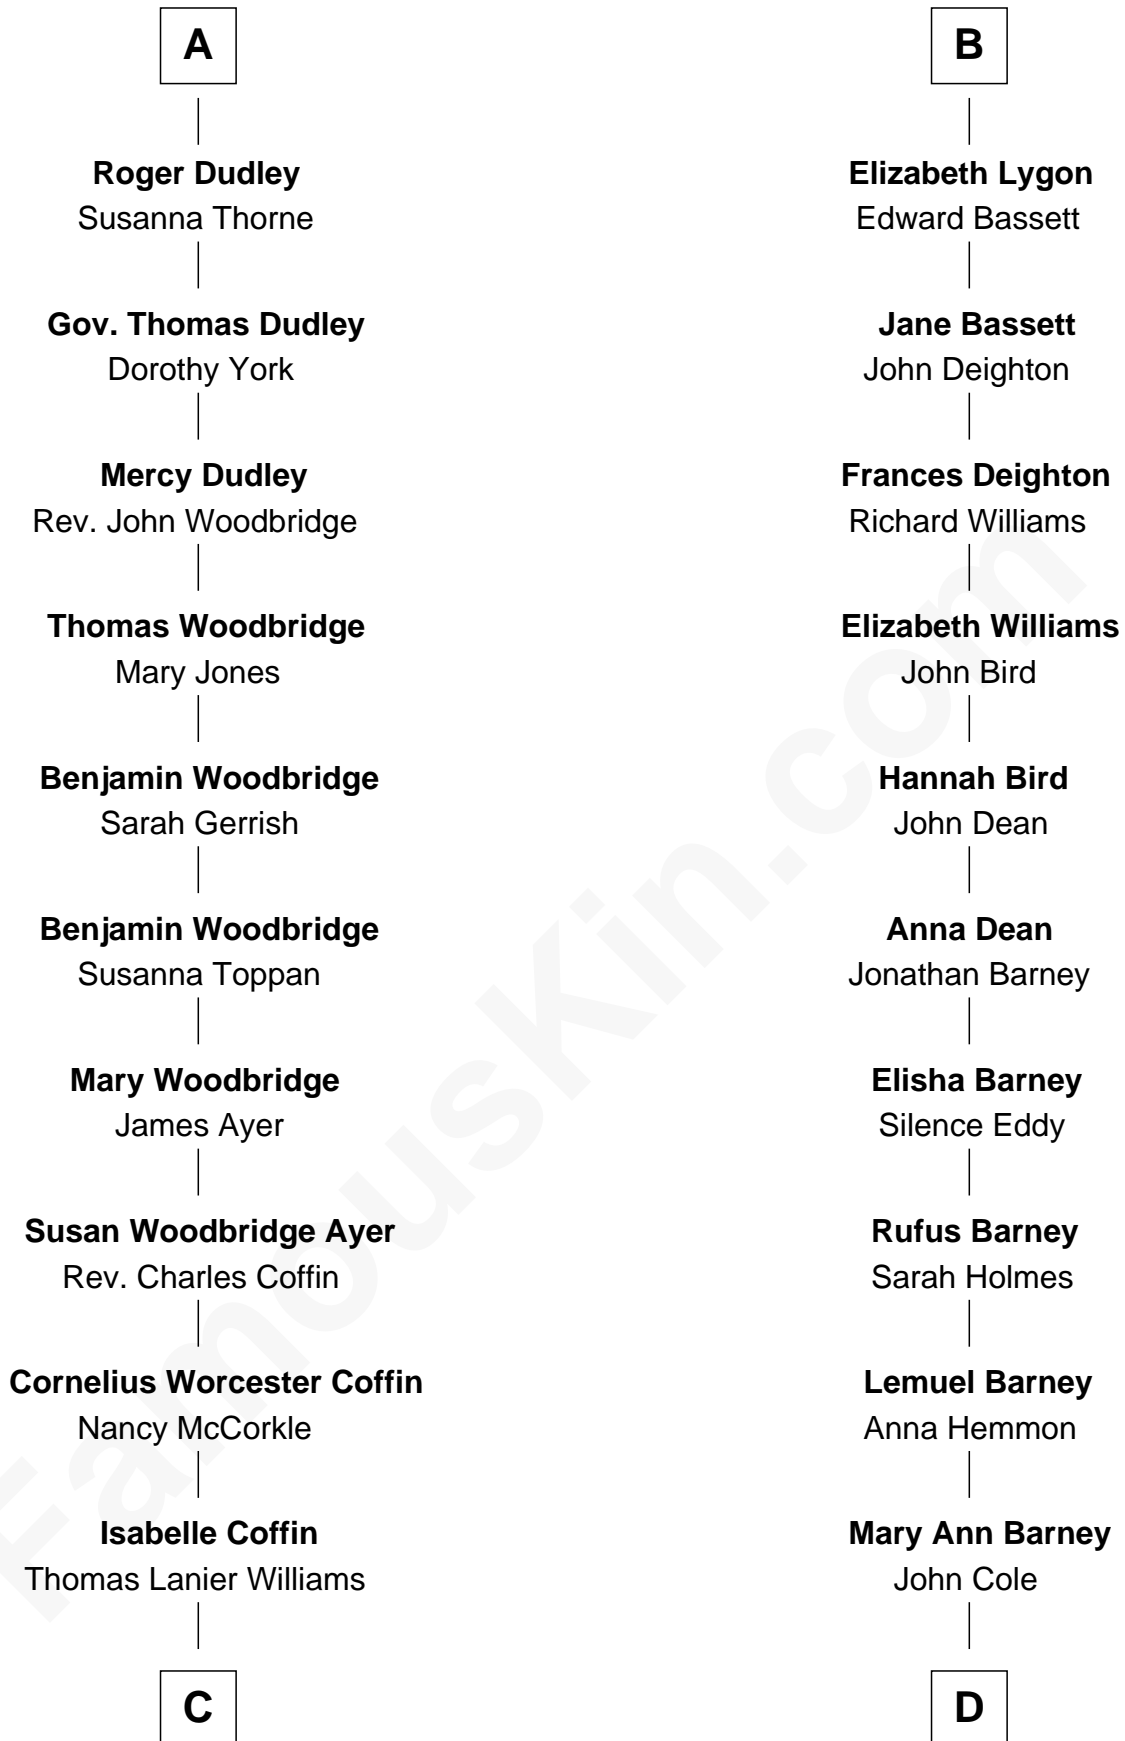

FamousKin.com

Relationship Chart of

Tennessee Williams

Author of *A Streetcar Named Desire*

18th cousin 3 times removed of

Michael Lookinland

TV Actor

C

Cornelius Coffin Williams

Edwina Dakin

Tennessee Williams

Author of A Streetcar Named Desire

D

Rufus Lemuel Cole

Matilda M. Hall

Nellie M. Cole