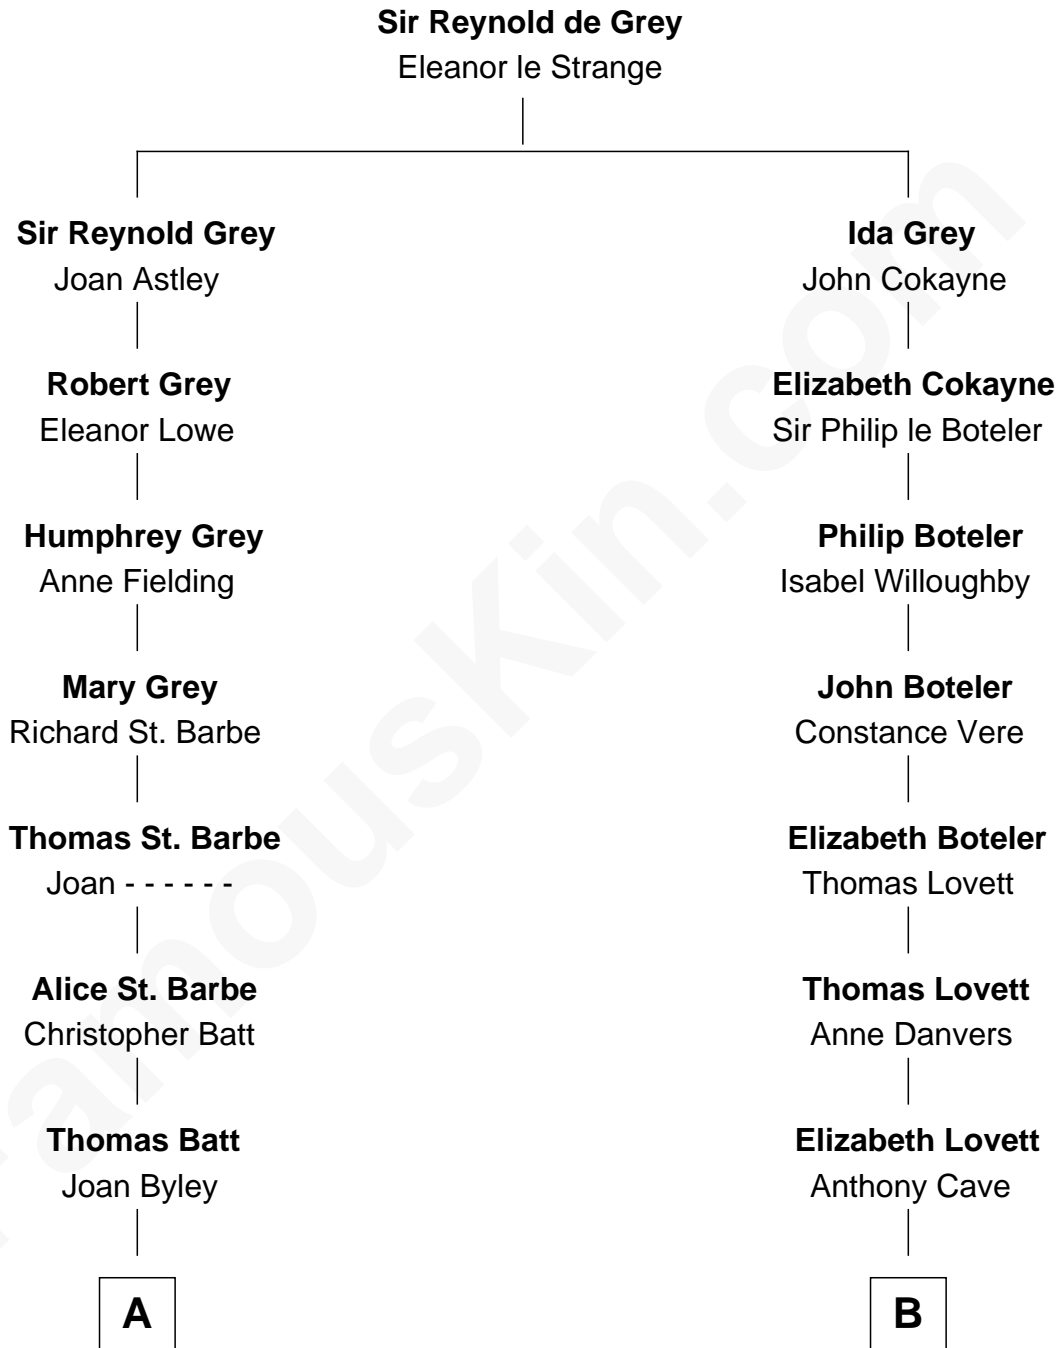

FamousKin.com

Relationship Chart of

Tennessee Williams

Author of *A Streetcar Named Desire*

16th cousin 3 times removed of

Marilyn Monroe

Actress, Model, and Singer

C

Frederick Almy Gifford
Elizabeth Easton Tennant

Charles Stanley Gifford
Gladys Pearl Monroe

Marilyn Monroe
Actress, Model, and Singer

FamousKin.com