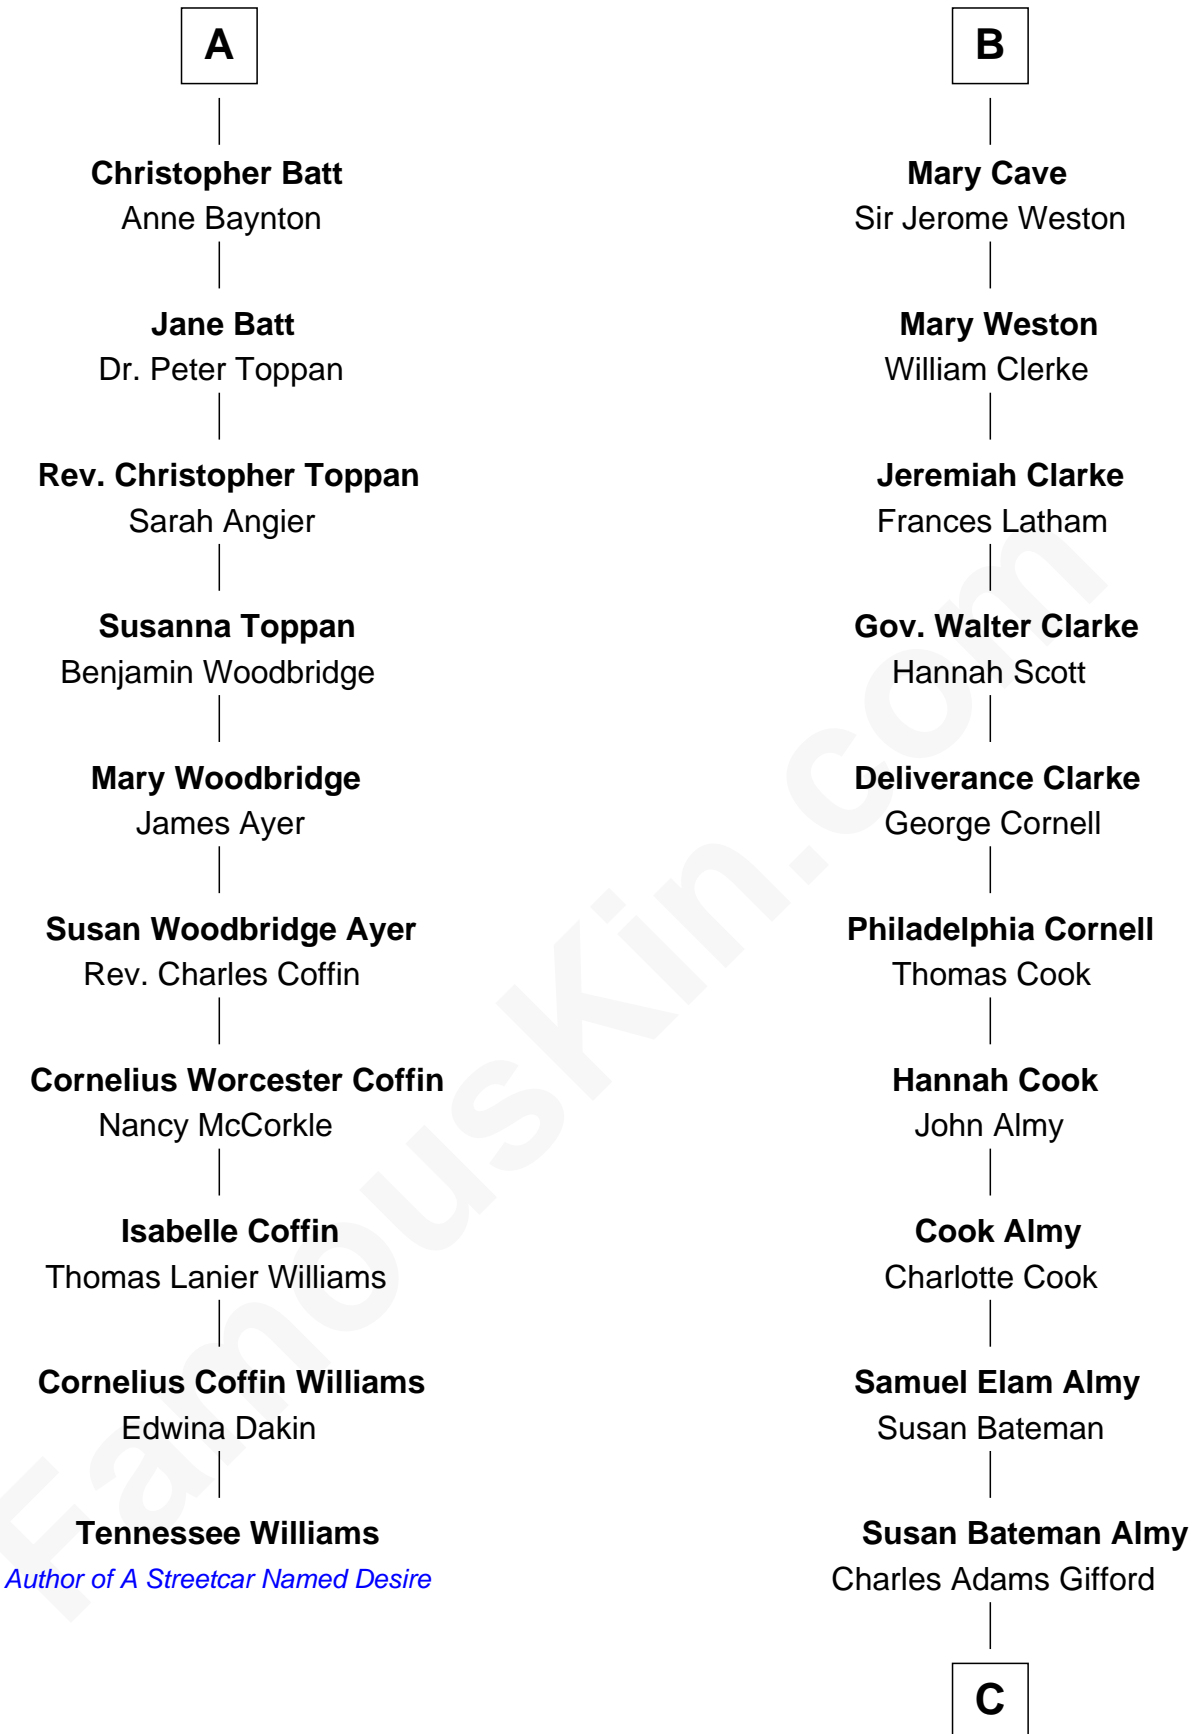

FamousKin.com

Relationship Chart of

Tennessee Williams

Author of *A Streetcar Named Desire*

16th cousin 3 times removed of

Marilyn Monroe

Actress, Model, and Singer

C

Frederick Almy Gifford
Elizabeth Easton Tennant

Charles Stanley Gifford
Gladys Pearl Monroe

Marilyn Monroe
Actress, Model, and Singer

FamousKin.com