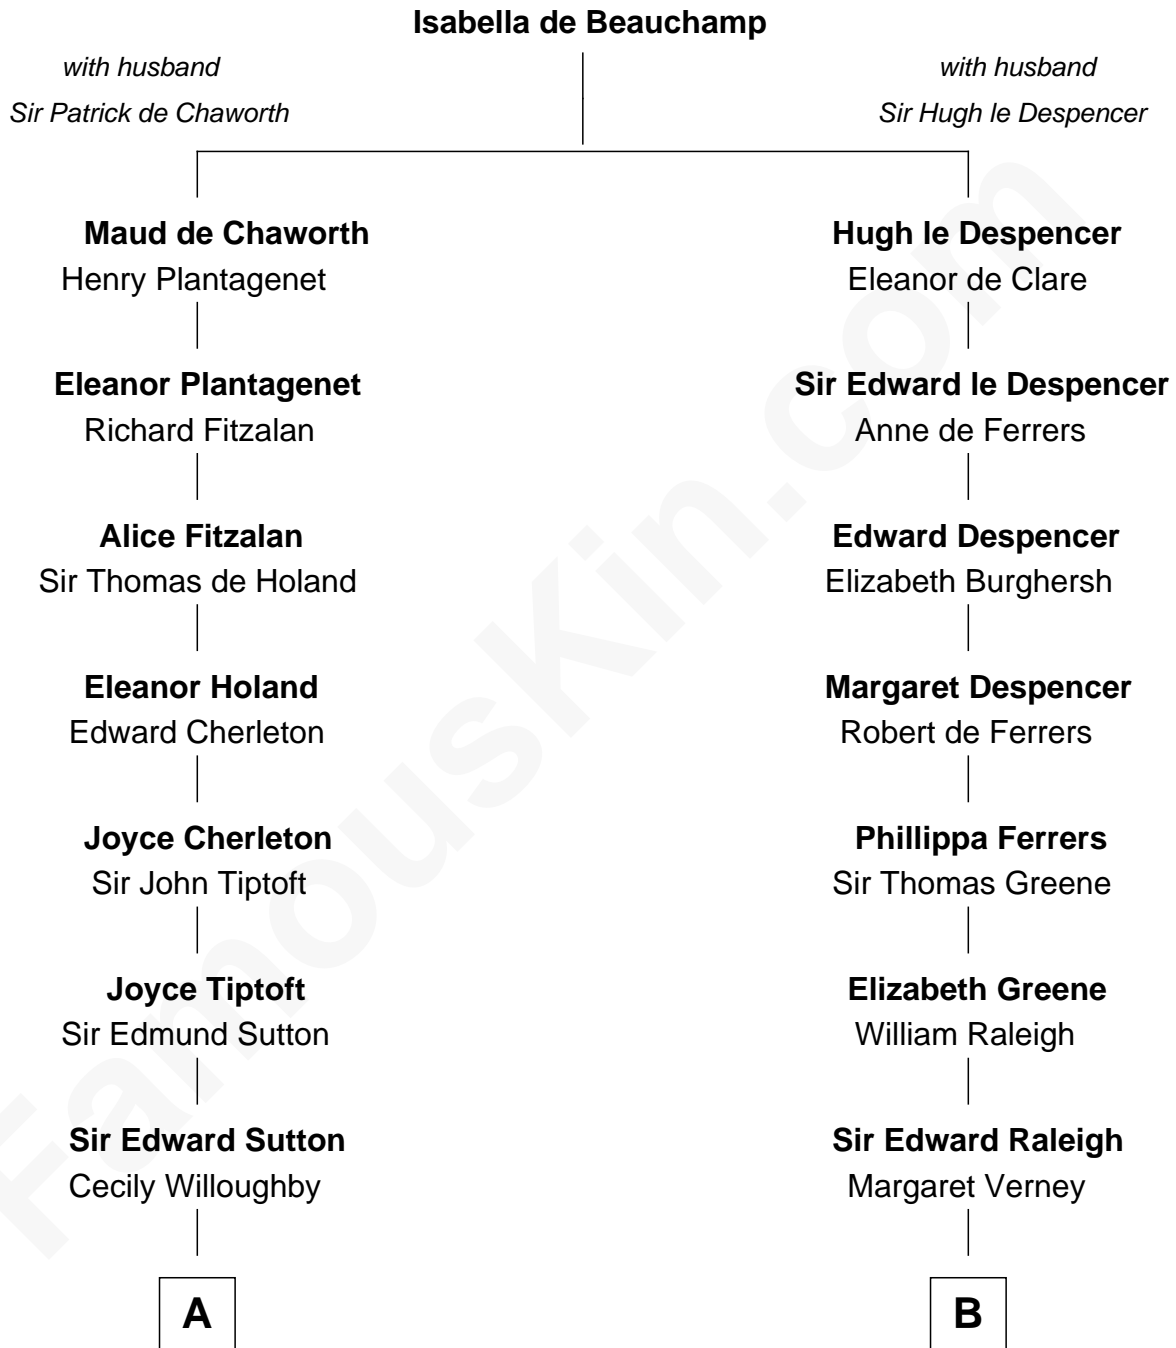

FamousKin.com

Relationship Chart of

Tennessee Williams

Author of A Streetcar Named Desire

20th cousin 1 time removed of

Marilyn Monroe

Actress, Model, and Singer

C

Cornelius Worcester Coffin

Nancy McCorkle

Isabelle Coffin

Thomas Lanier Williams

Cornelius Coffin Williams

Edwina Dakin

Tennessee Williams

Author of A Streetcar Named Desire