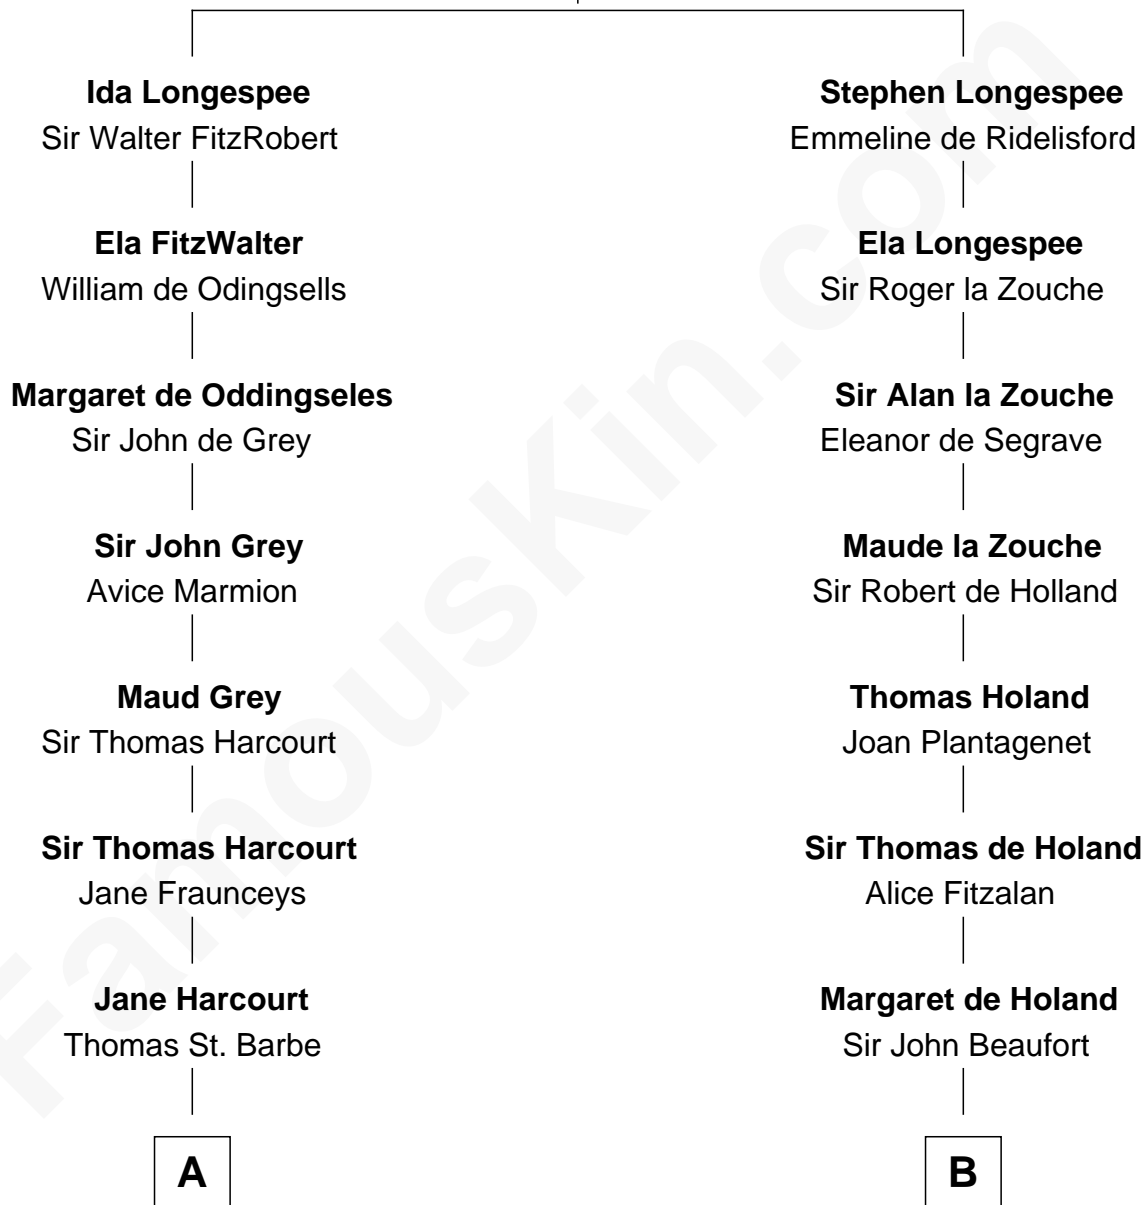

FamousKin.com

Relationship Chart of Tennessee Williams

Author of A Streetcar Named Desire

20th cousin 1 time removed of

Noel Coward

Playwright, Actor, and Songwriter

Sir William Longespee

Ela of Salisbury

Edwina Dakin

Tennessee Williams

Author of A Streetcar Named Desire

D

Henry Veitch

Margaret Harrison

Henry Gordon Veitch

Mary Kathleen Synchron