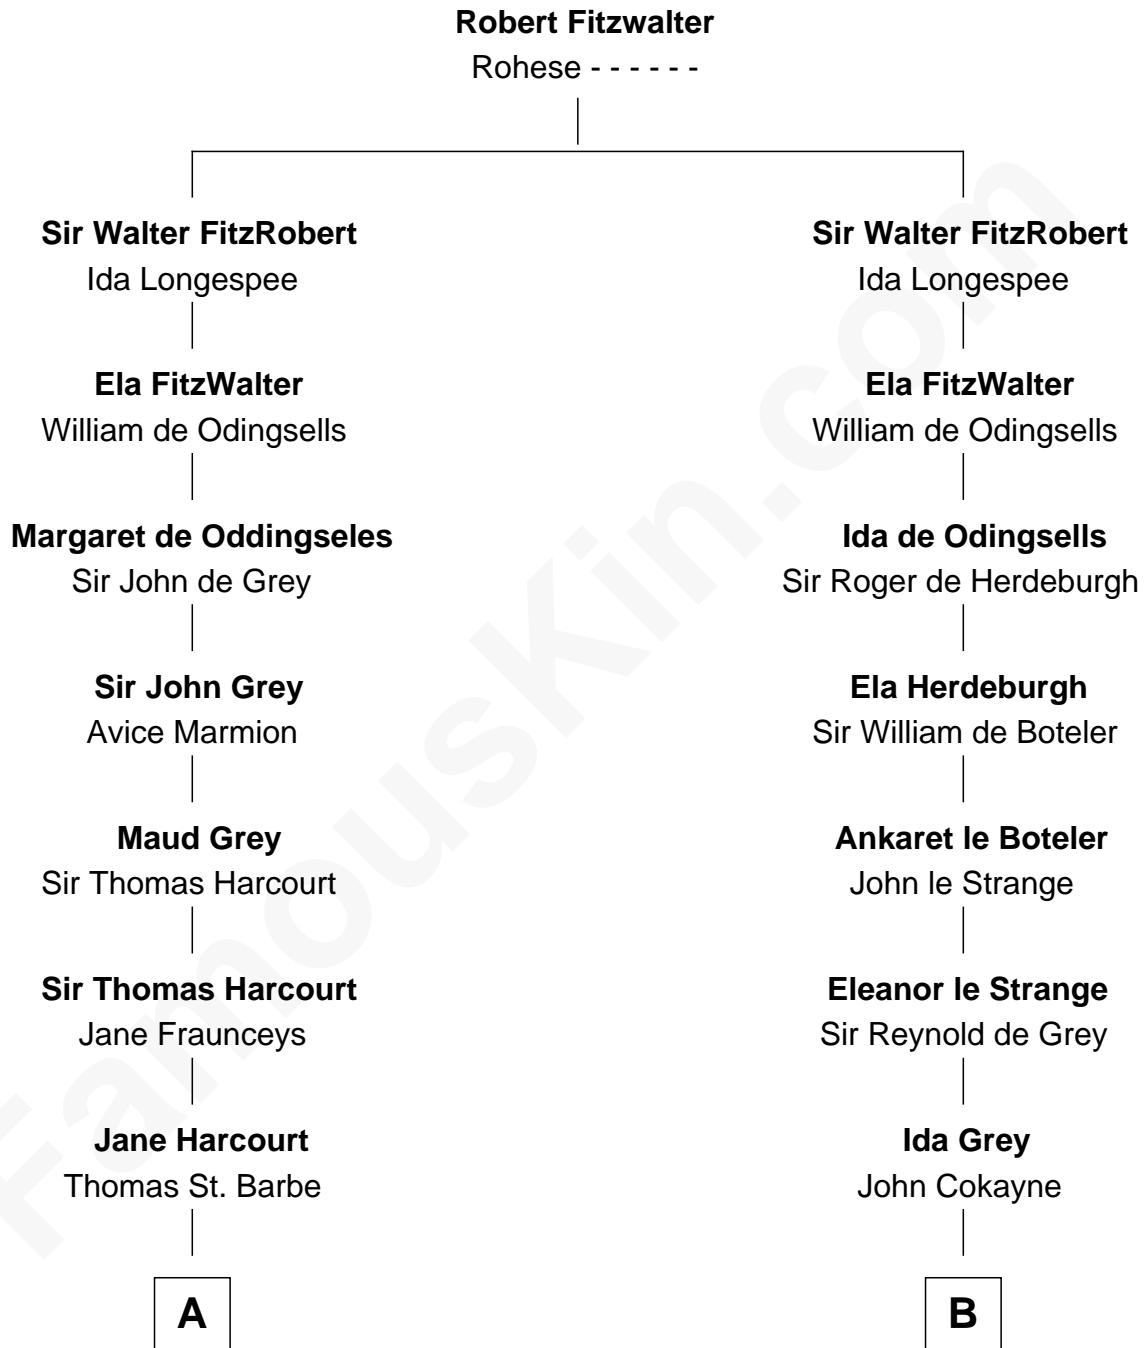

Catherine Howard

5th Wife of King Henry VIII