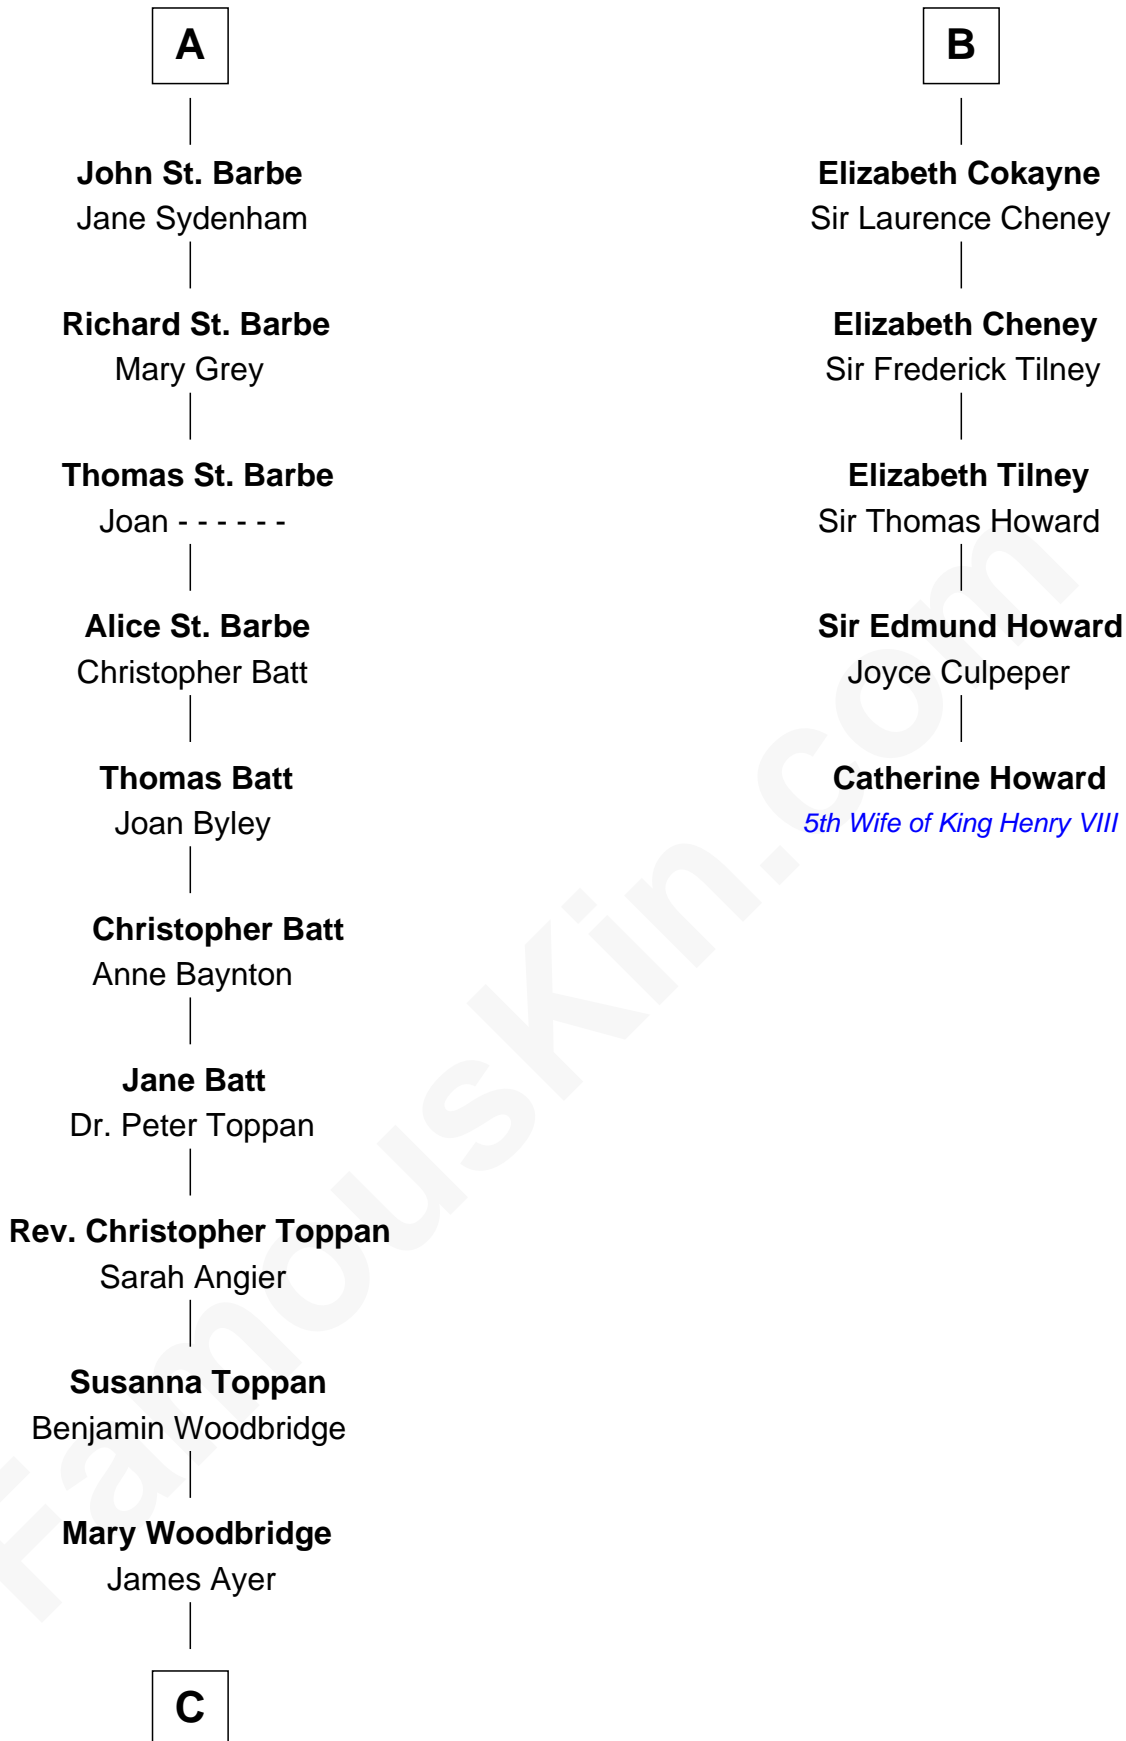

## Relationship Chart of Tennessee Williams

Author of *A Streetcar Named Desire*

11th cousin 10 times removed of

## Catherine Howard

5th Wife of King Henry VIII

**C**

—  
**Susan Woodbridge Ayer**

Rev. Charles Coffin

—  
**Cornelius Worcester Coffin**

Nancy McCorkle

—  
**Isabelle Coffin**