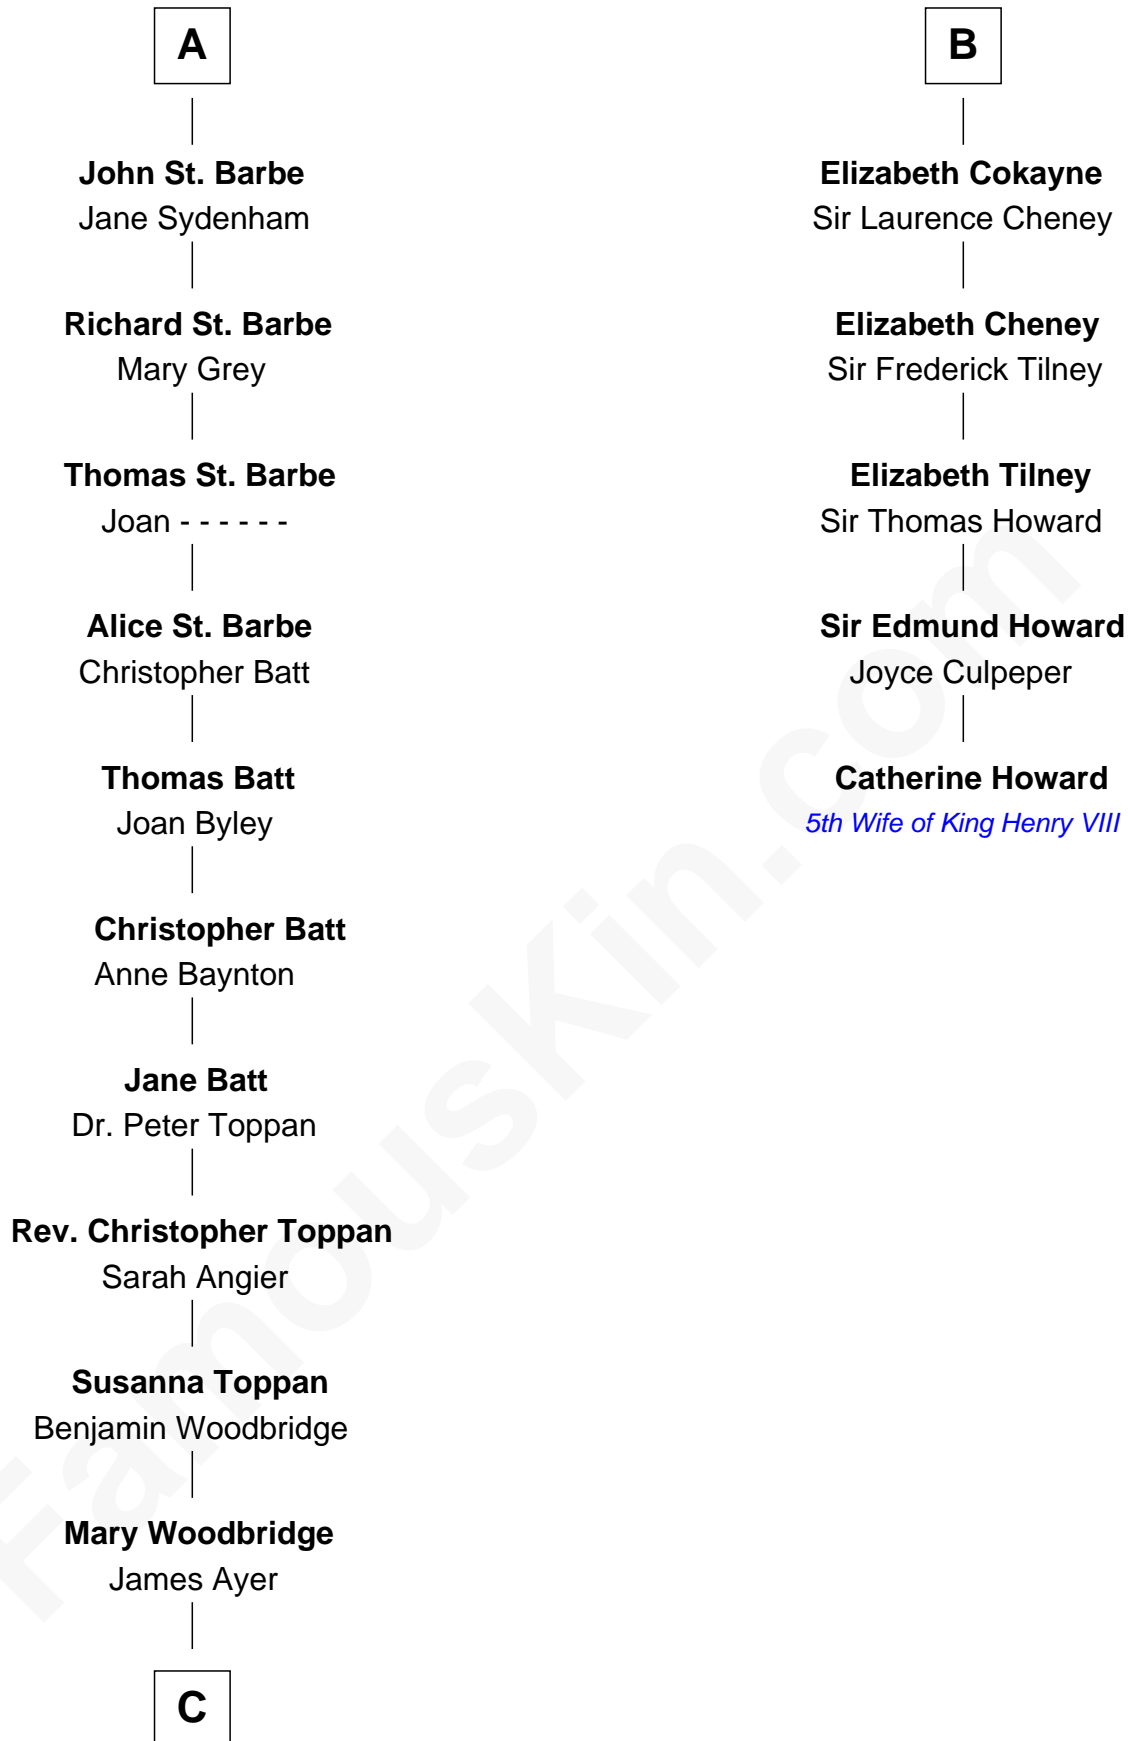

FamousKin.com

Relationship Chart of Tennessee Williams

Author of *A Streetcar Named Desire*

11th cousin 10 times removed of

Catherine Howard

5th Wife of King Henry VIII

Sir William Longespee

Ela of Salisbury

Edwina Dakin

—
Tennessee Williams

Author of [A Streetcar Named Desire](#)

FamousKin.com