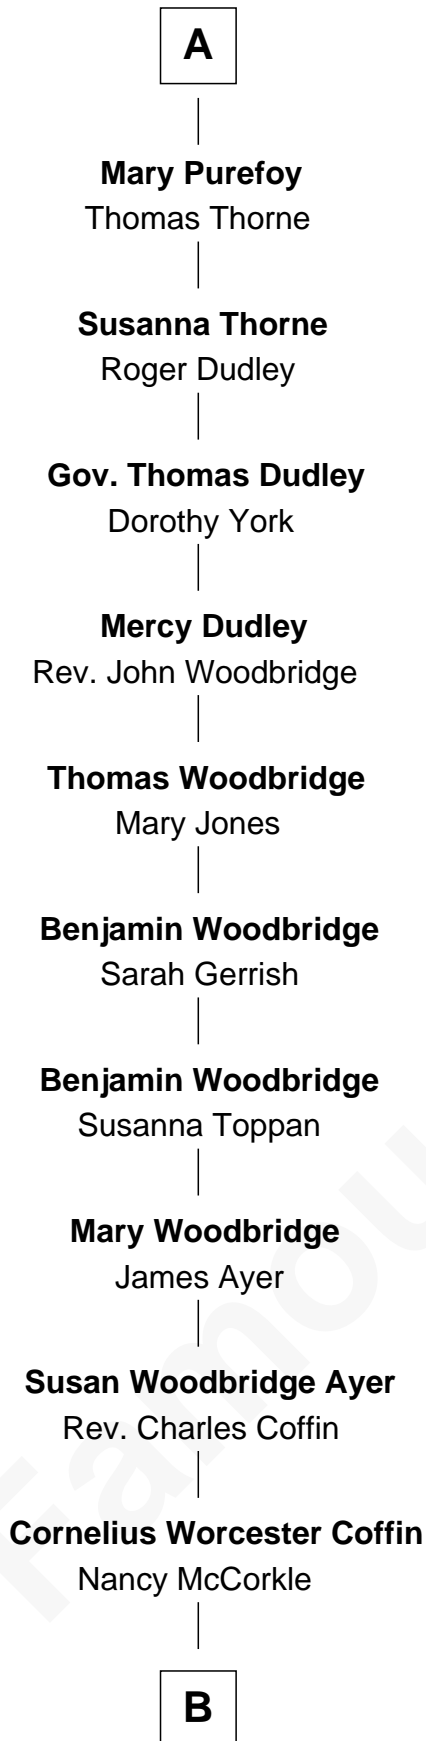

FamousKin.com

Relationship Chart of Tennessee Williams

Author of *A Streetcar Named Desire*

6th cousin 13 times removed of

Catherine Howard

5th Wife of King Henry VIII

Sir John Howard

Alice de Bois

Joan Howard
Sir Peter de Brewes

Beatrice Brewes
Sir Hugh Shirley

Sir Ralph Shirley
Joan Basset

Beatrice Shirley
John Brome

Isabel Brome
John Denton

Alice Denton
Nicholas Purefoy

Edward Purefoy
Anne Fettiplace

A

Sir Robert Howard
Margaret de Scales

Sir John Howard
Alice Tendring

Sir Robert Howard
Margaret Mowbray

Sir John Howard
Katherine Moleyns

Sir Thomas Howard
Elizabeth Tilney

Sir Edmund Howard
Joyce Culpeper

Catherine Howard
5th Wife of King Henry VIII

B

—
Isabelle Coffin

Thomas Lanier Williams

—
Cornelius Coffin Williams

Edwina Dakin

—
Tennessee Williams

Author of [A Streetcar Named Desire](#)