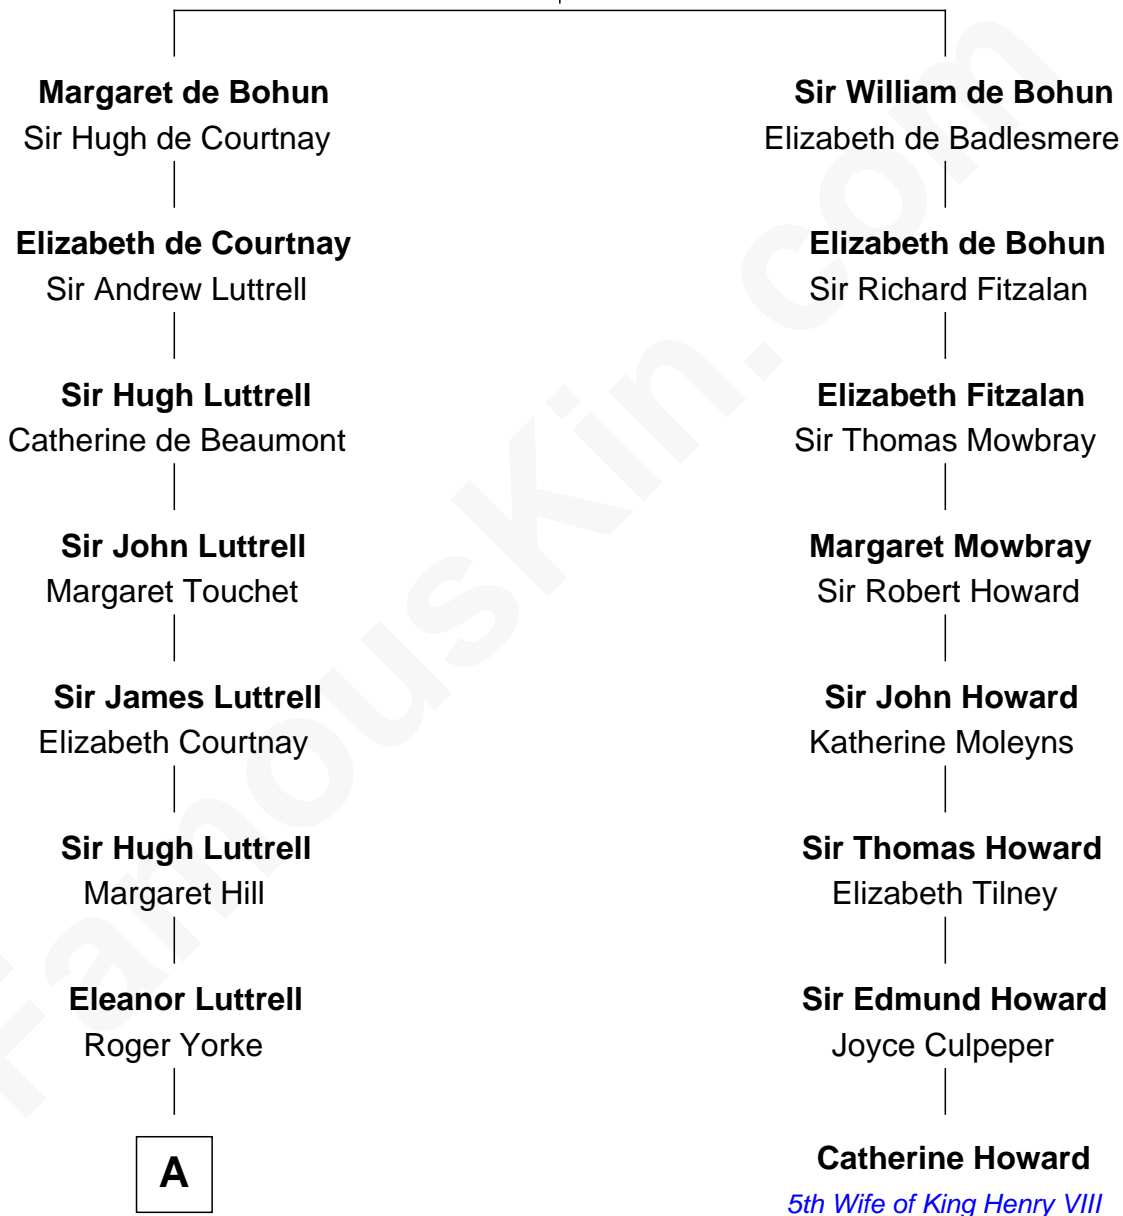

## Relationship Chart of

### Tennessee Williams

Author of *A Streetcar Named Desire*

7th cousin 12 times removed of

### Catherine Howard

5th Wife of King Henry VIII

**Humphrey de Bohun**  
Elizabeth Plantagenet

**A**

**Elizabeth Yorke**  
Edmund Percival

**Christian Percival**  
Richard Lowle

**Percival Lowell**  
Rebecca - - - - -