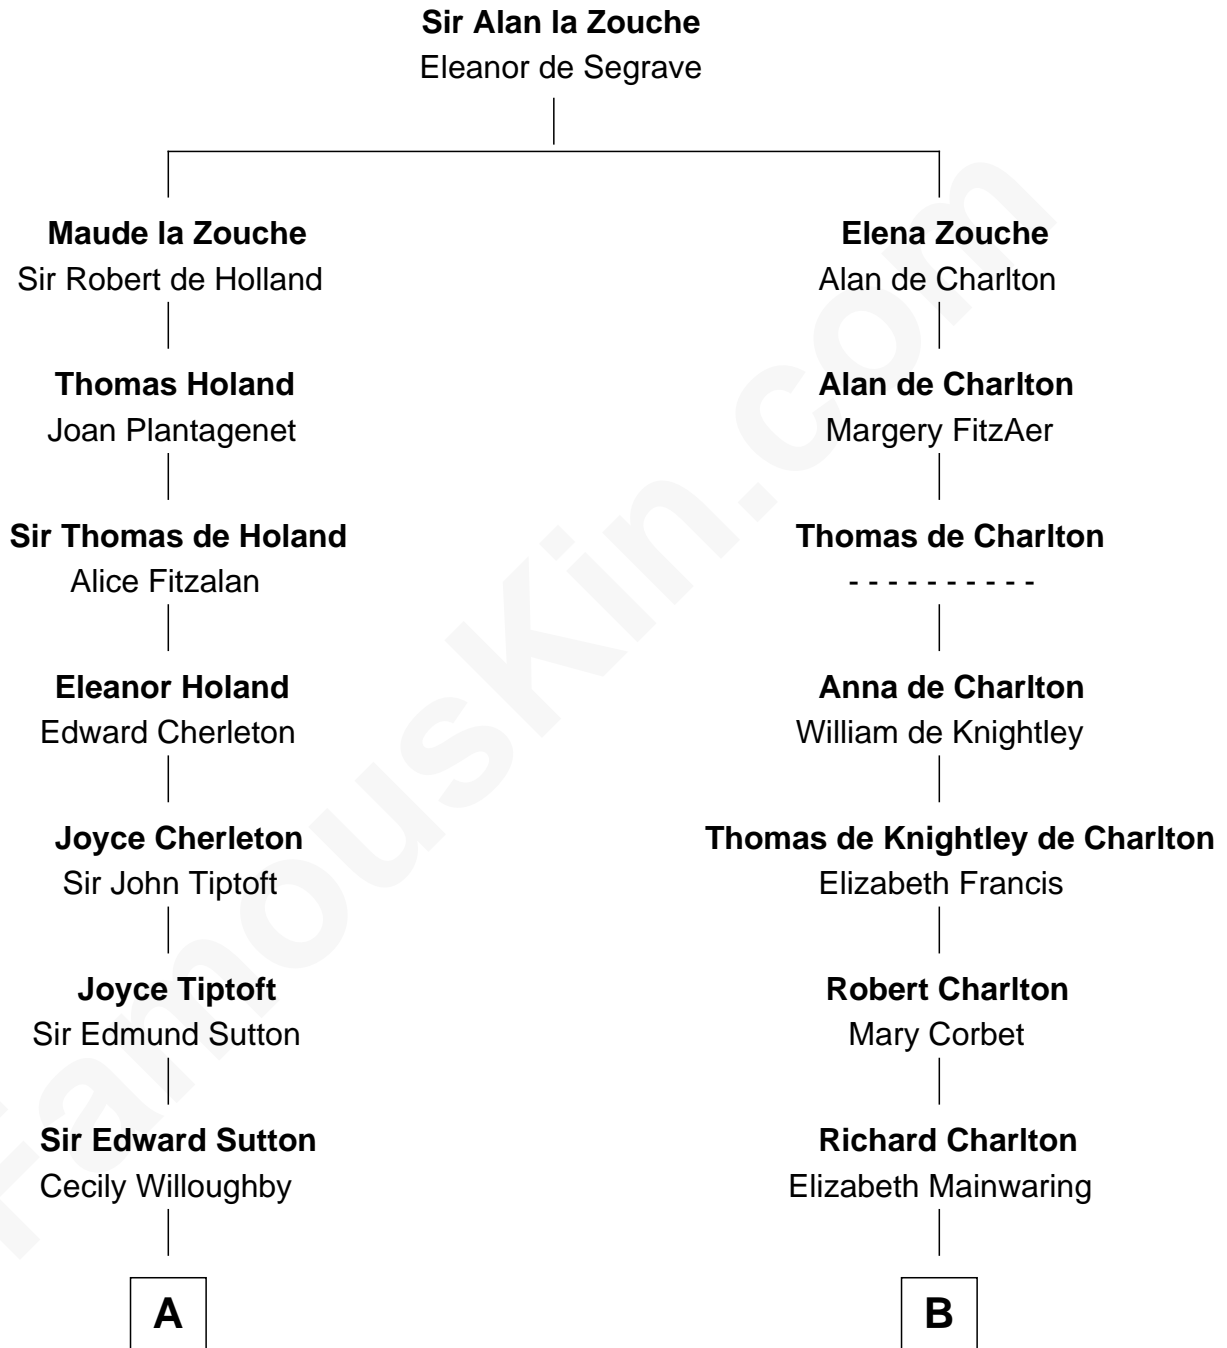

# FamousKin.com

## Relationship Chart of Tennessee Williams

*Author of A Streetcar Named Desire*

17th cousin 3 times removed of

**Ralph Waldo Emerson**  
*American Poet*

**C**

—  
**Cornelius Worcester Coffin**

Nancy McCorkle

—  
**Isabelle Coffin**

Thomas Lanier Williams

—  
**Cornelius Coffin Williams**

Edwina Dakin

—  
**Tennessee Williams**

*Author of A Streetcar Named Desire*

FamousKin.com