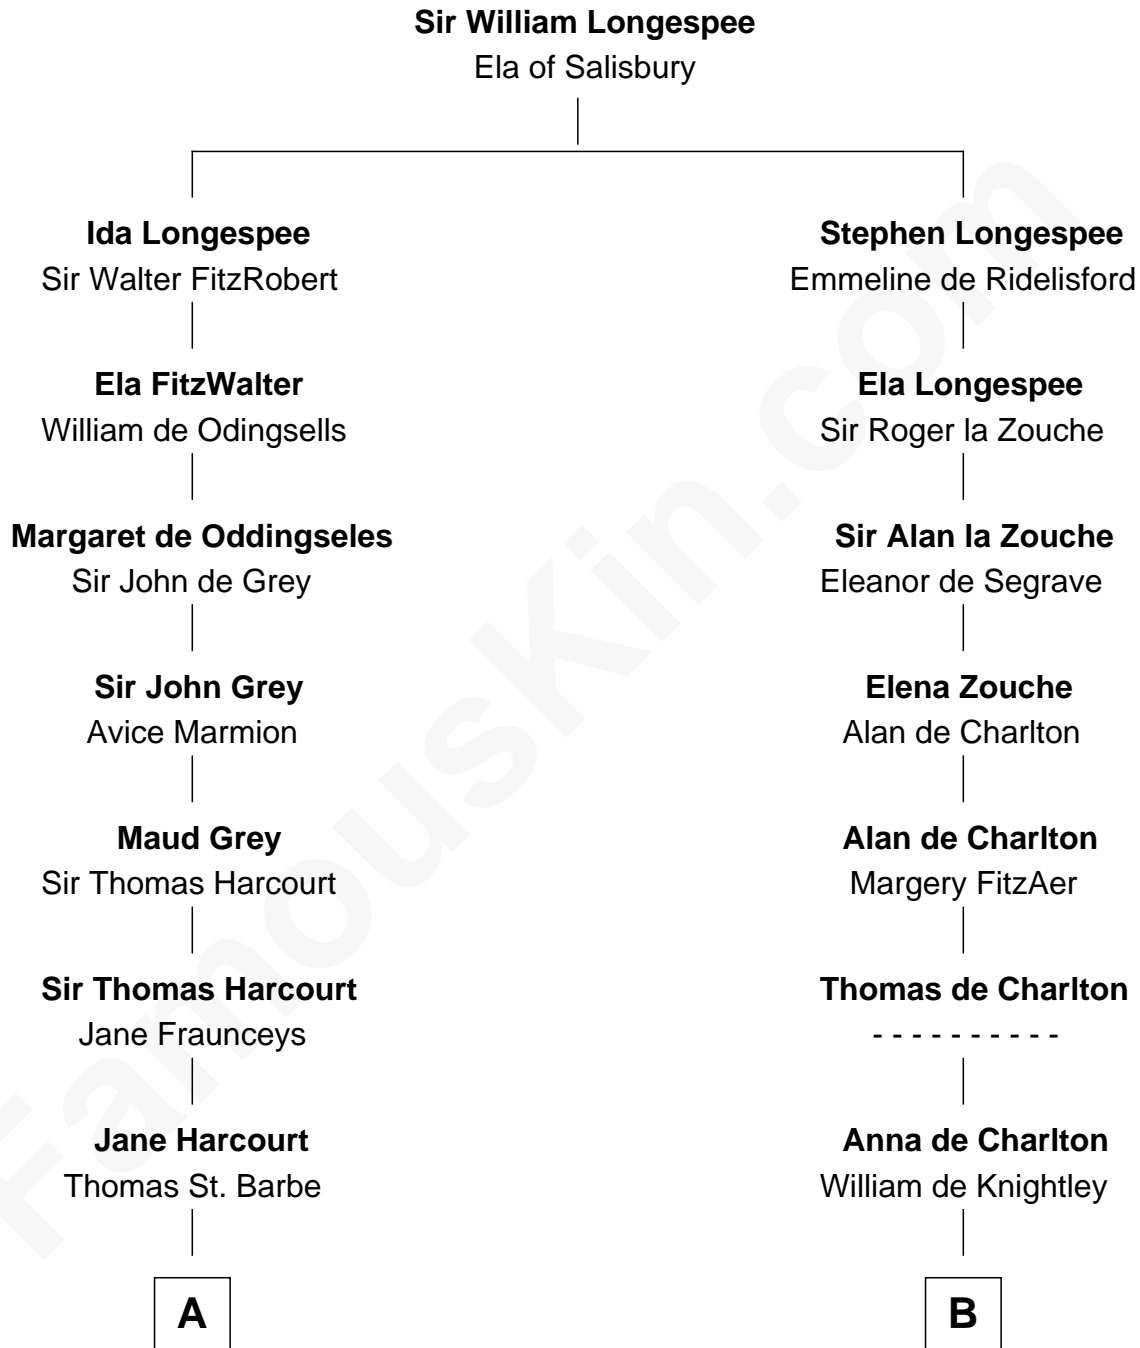

## Relationship Chart of

### Tennessee Williams

Author of *A Streetcar Named Desire*

14th cousin 7 times removed of

**Rev. John Whittingham**

(c1616 - 1639) Great Migration Immigrant 1637

**C**

—  
**Susan Woodbridge Ayer**

Rev. Charles Coffin