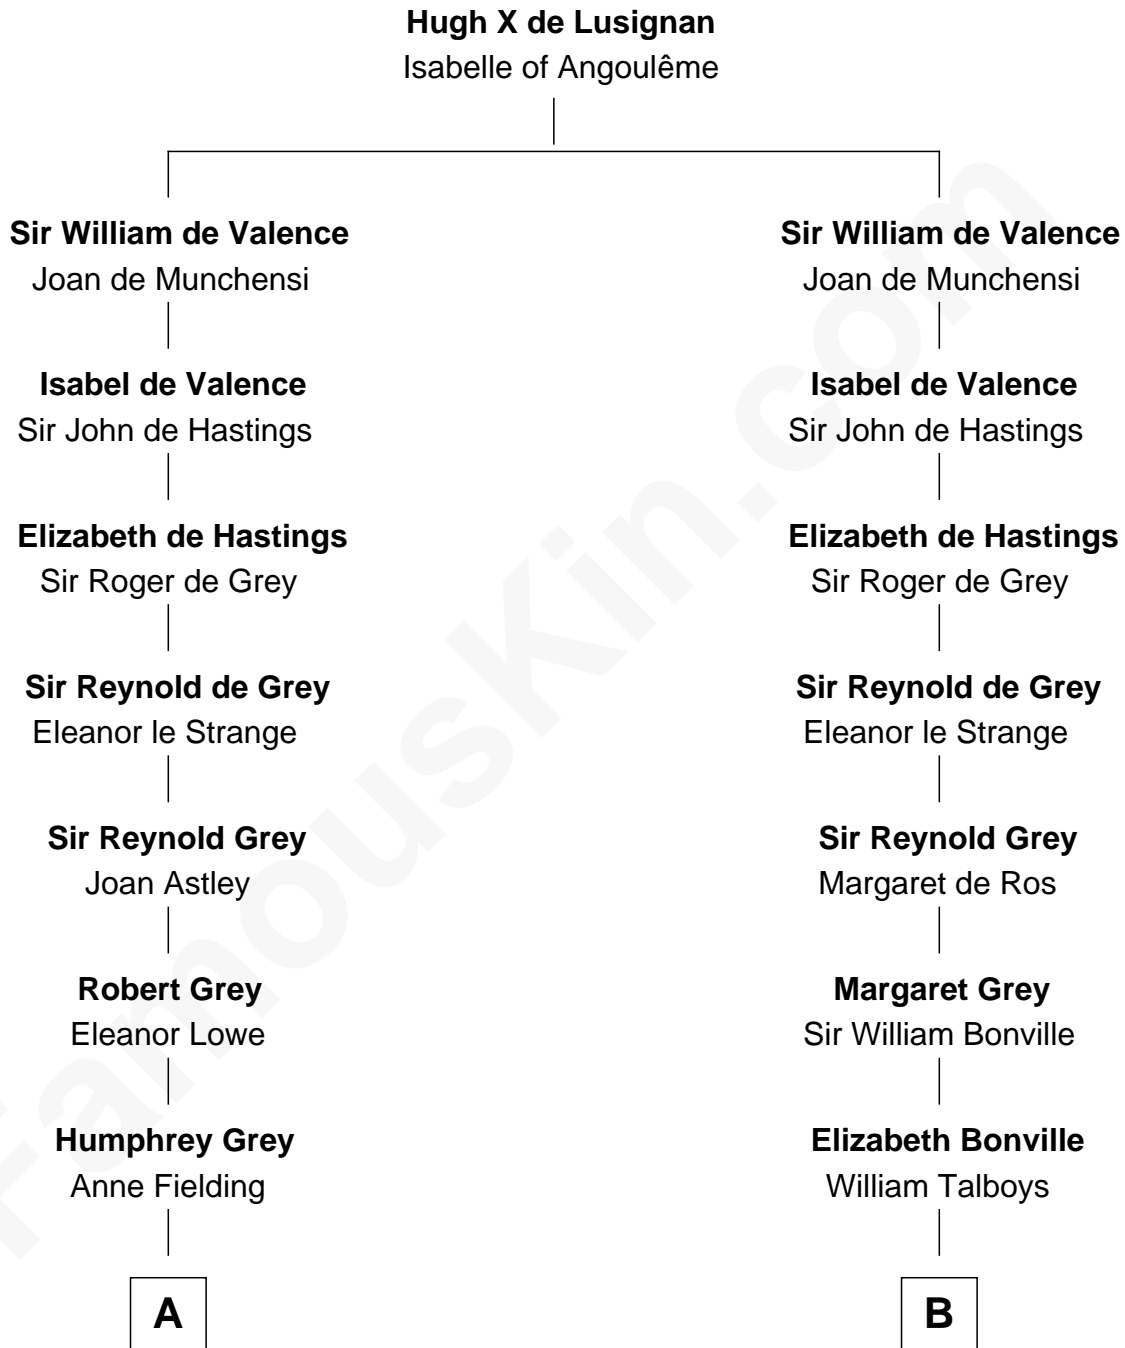

## Relationship Chart of Tennessee Williams

*Author of A Streetcar Named Desire*

16th cousin 4 times removed of

**Thomas Nelson**

*Signer of the Declaration of Independence*

**C**

—  
**Cornelius Worcester Coffin**

Nancy McCorkle

—  
**Isabelle Coffin**

Thomas Lanier Williams

—  
**Cornelius Coffin Williams**

Edwina Dakin

—  
**Tennessee Williams**

*Author of A Streetcar Named Desire*

FamousKin.com