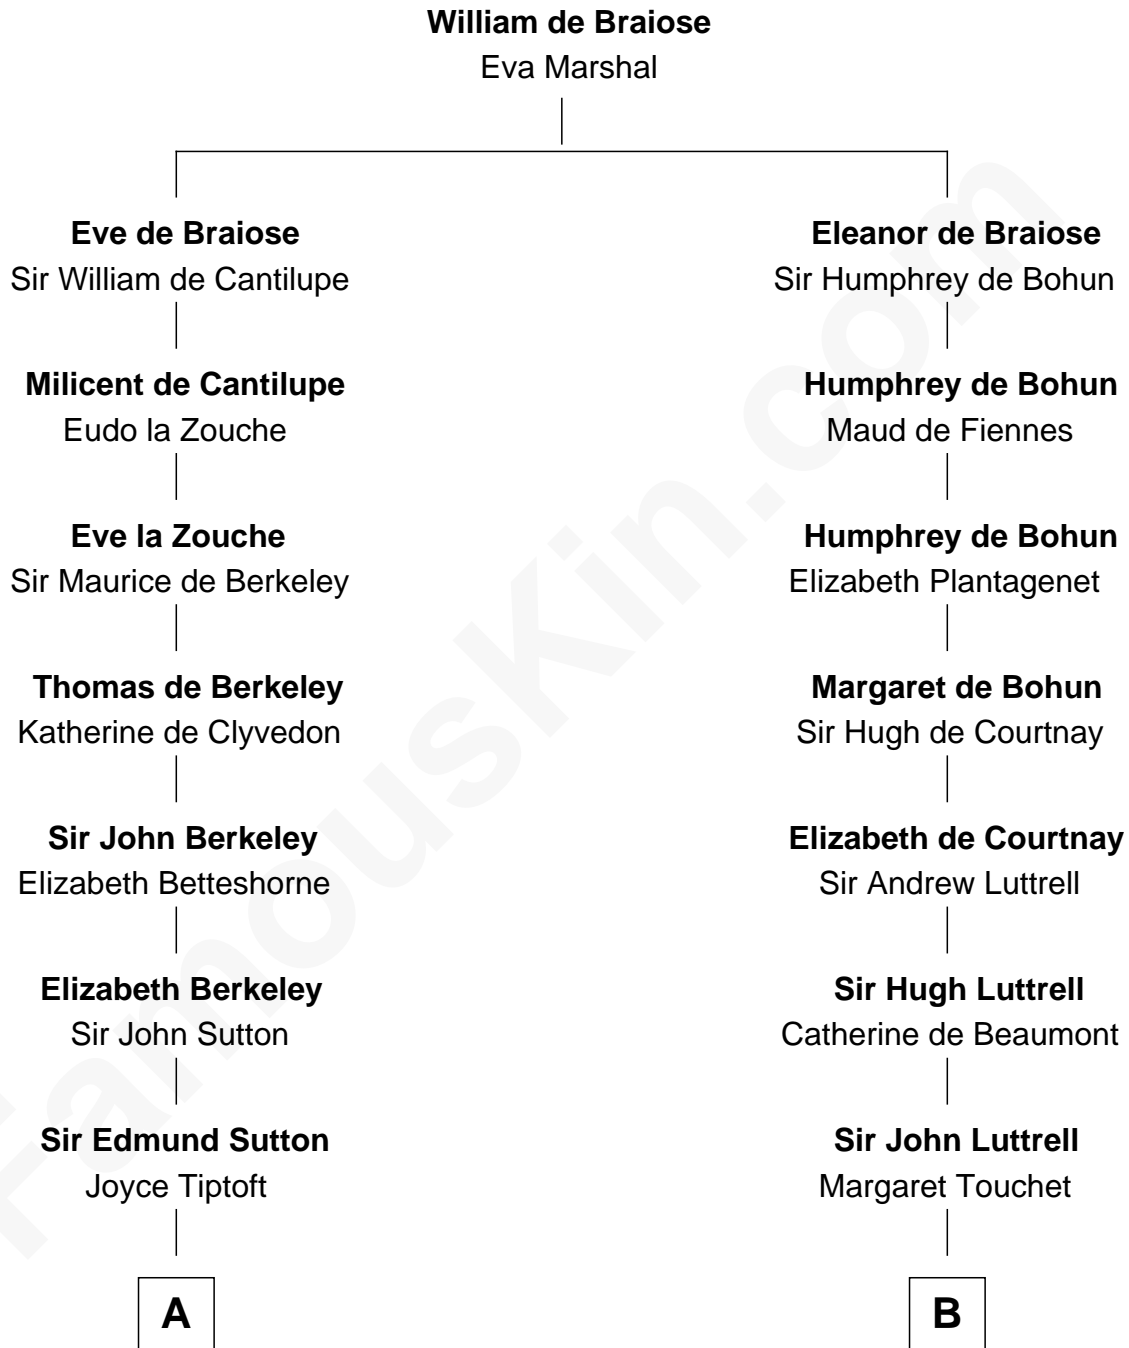

General William Whipple

Signer of the Declaration of Independence