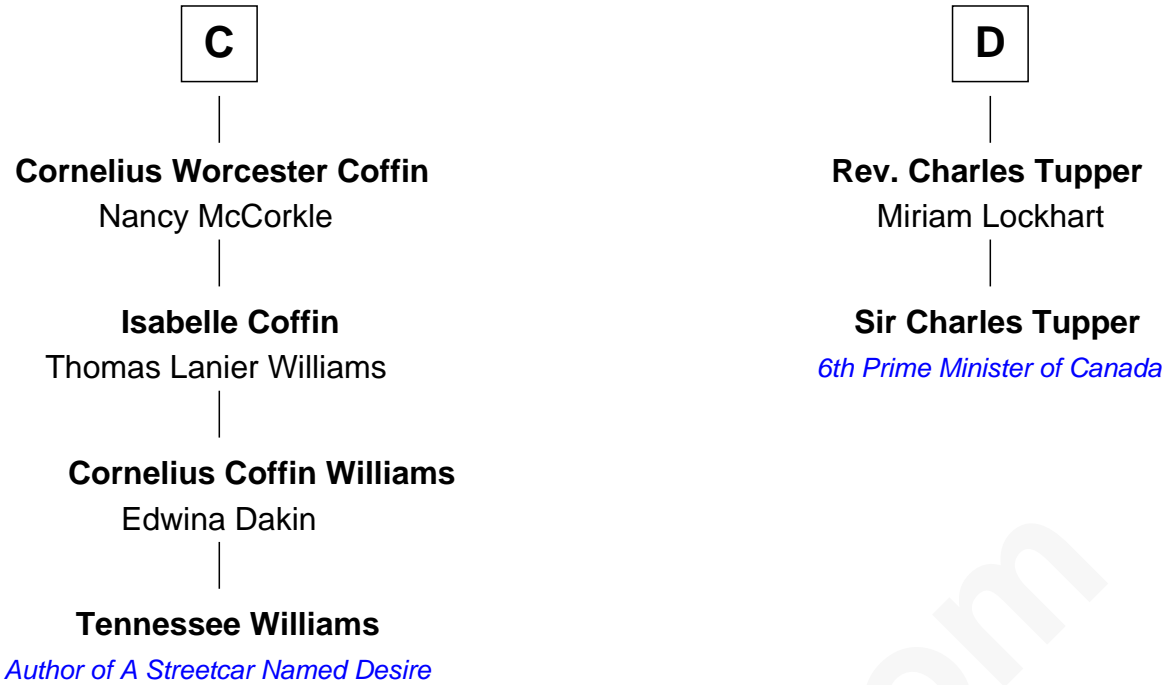

## Relationship Chart of Tennessee Williams

*Author of A Streetcar Named Desire*

18th cousin 2 times removed of

**Sir Charles Tupper**

*6th Prime Minister of Canada*

**Bartholomew de Badlesmere**

Margaret de Clare

John de Vere

**Margaret de Vere**

Henry de Beaumont

**Sir John de Beaumont**

Katherine de Everingham

**Elizabeth Beaumont**

Sir William Botreaux

**Margaret Botreaux**

Sir Robert Hungerford

**Eleanor Hungerford**

Sir John White

**Robert White**

Margaret Gainsford

**B**

FamousKin.com