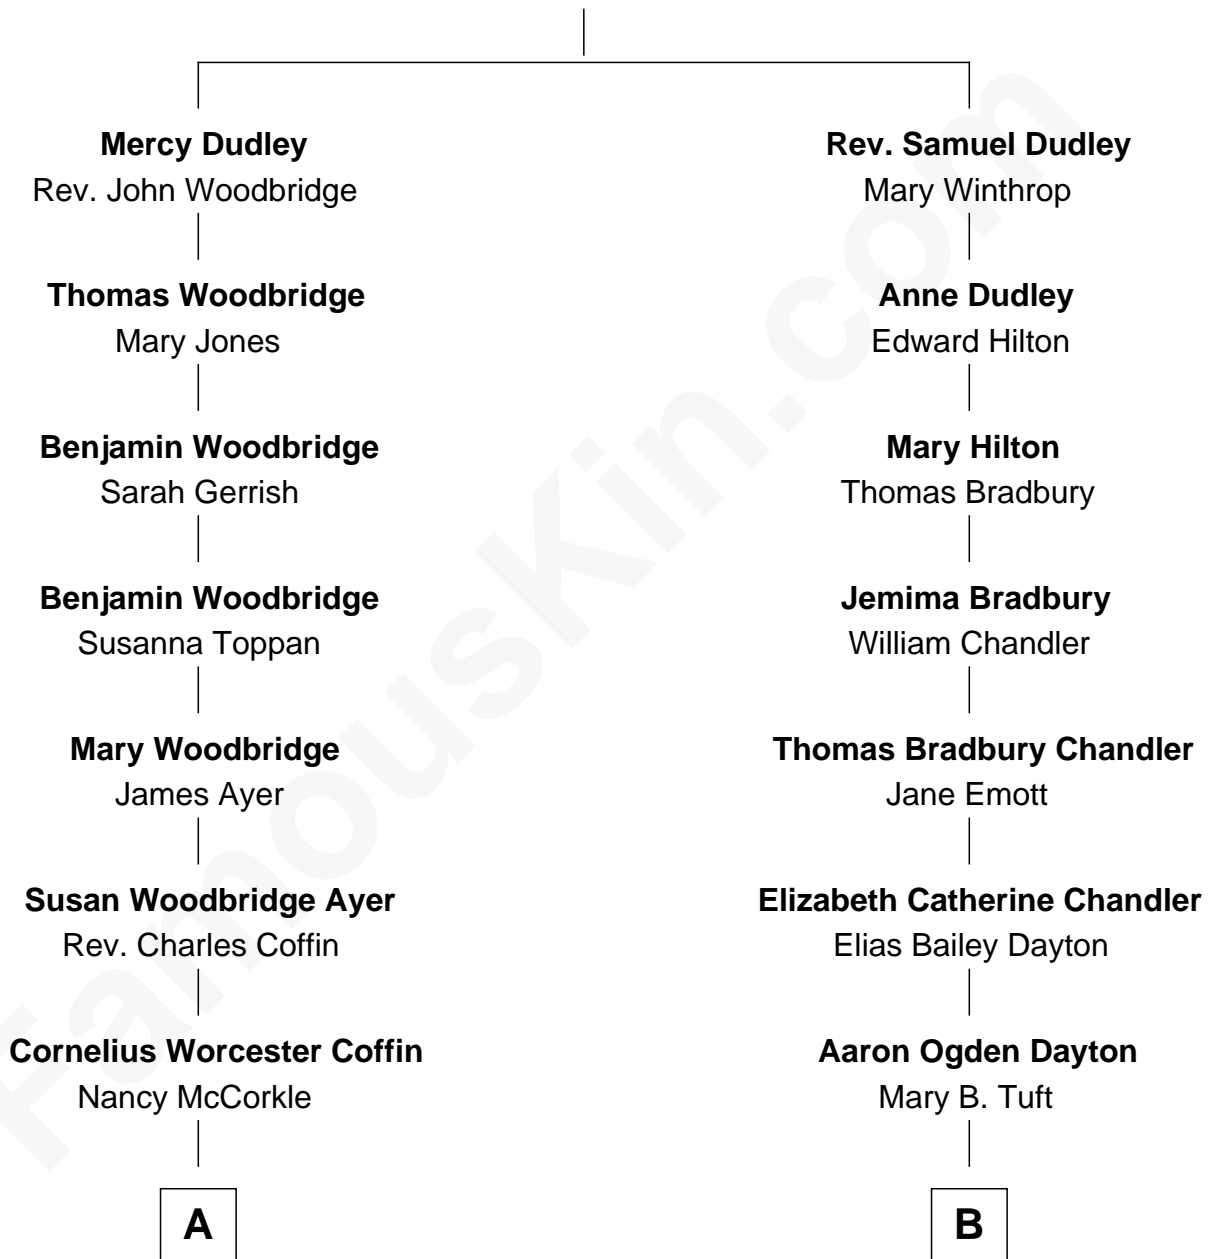

## Relationship Chart of

### Tennessee Williams

*Author of A Streetcar Named Desire*

9th cousin 2 times removed of

**Christopher Reeve**  
*Movie Actor*

**Gov. Thomas Dudley**  
Dorothy York

**A**

**Isabelle Coffin**  
Thomas Lanier Williams

**Cornelius Coffin Williams**  
Edwina Dakin

**Tennessee Williams**  
*Author of A Streetcar Named Desire*

**B**

**Katherine Irving Dayton**  
Henry Baldwin

**Margaretta Willis Baldwin**  
Augustus Henry Reeve