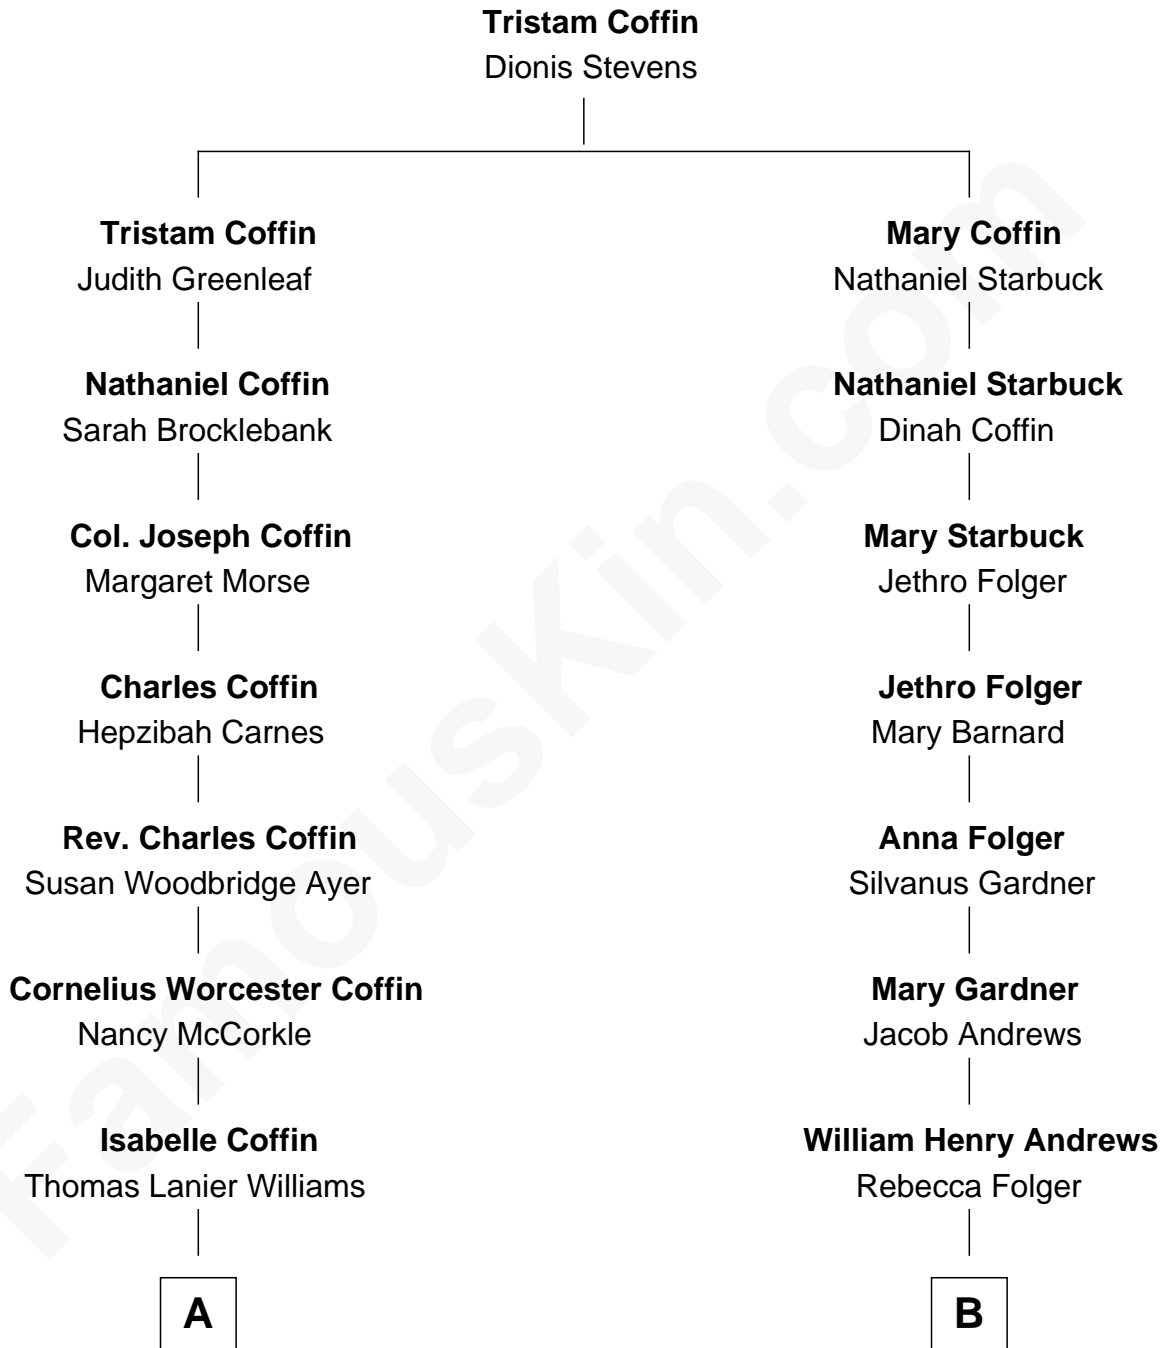

FamousKin.com

Relationship Chart of

Tennessee Williams

Author of A Streetcar Named Desire

8th cousin 4 times removed of

Amy Poehler

Actress and Comedienne

A

Cornelius Coffin Williams

Edwina Dakin

Tennessee Williams

Author of A Streetcar Named Desire

B

Elizabeth Ann Andrews

Abner B. Fisher

Eugene B. Fisher

Frances Catharine Baxendale

Elizabeth Adelaide Fisher

James S. Andrews

Anna Marie Andrews

Carl Poehler

William Grinstead Poehler

Eileen Frances Milmore

Amy Poehler