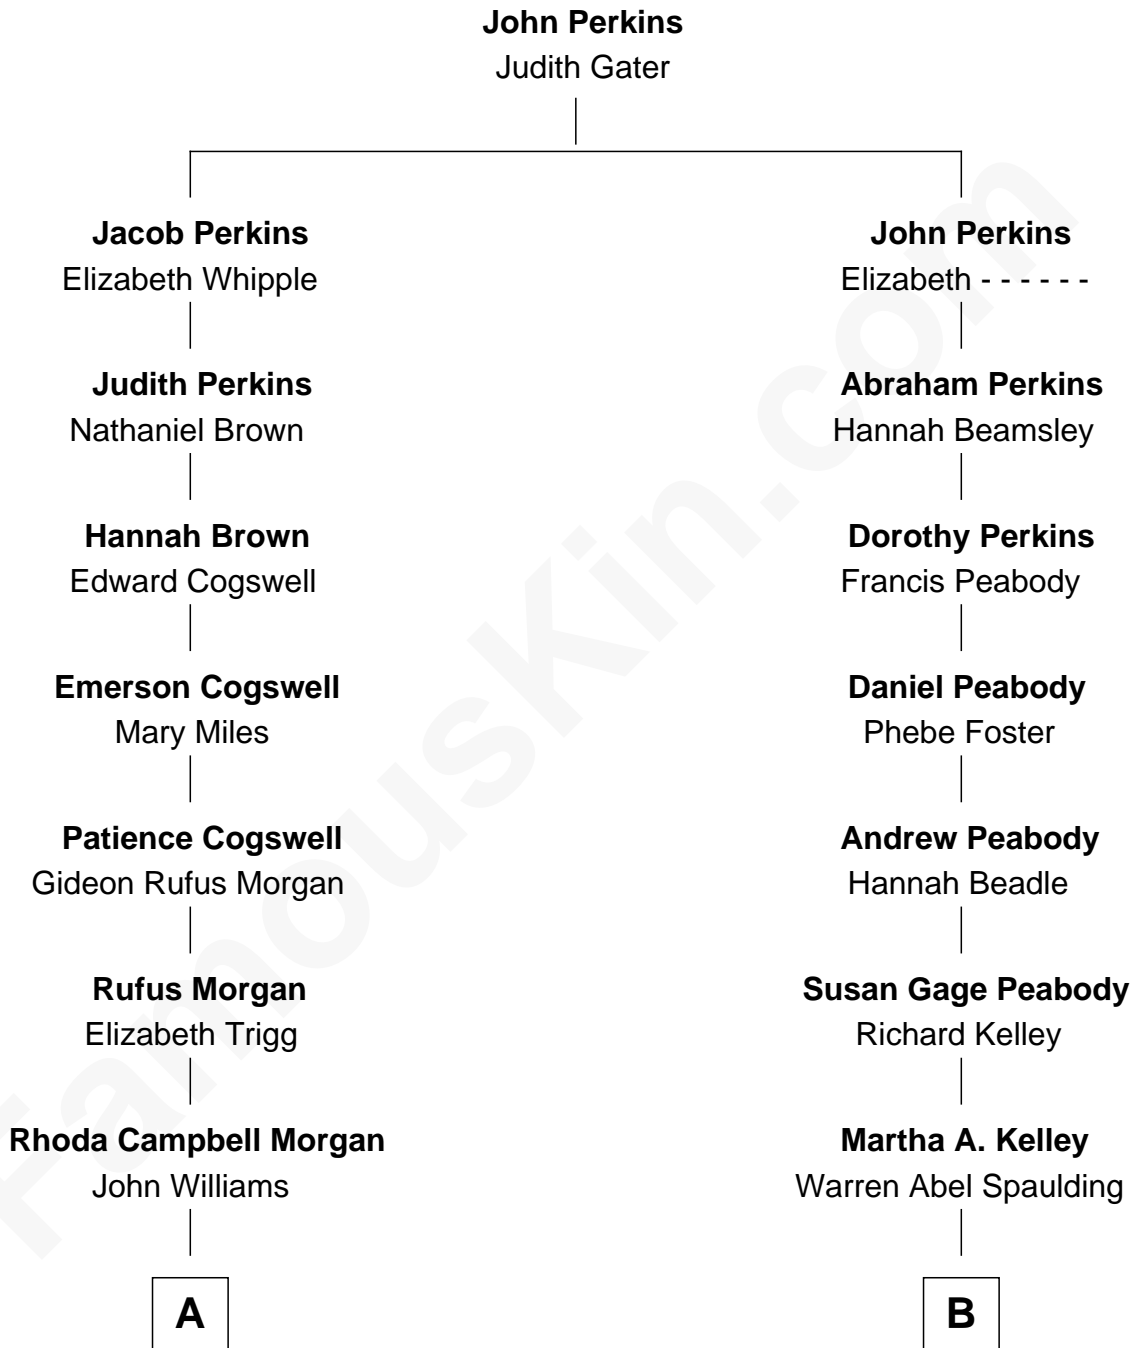

FamousKin.com

Relationship Chart of Tennessee Williams

Author of *A Streetcar Named Desire*

9th cousin 2 times removed of

Halle Berry

TV and Movie Actress

A

Thomas Lanier Williams

Isabelle Coffin

Cornelius Coffin Williams

Edwina Dakin

Tennessee Williams

Author of A Streetcar Named Desire

B

Ellsworth Warren Spaulding

Agnes L. Johnson