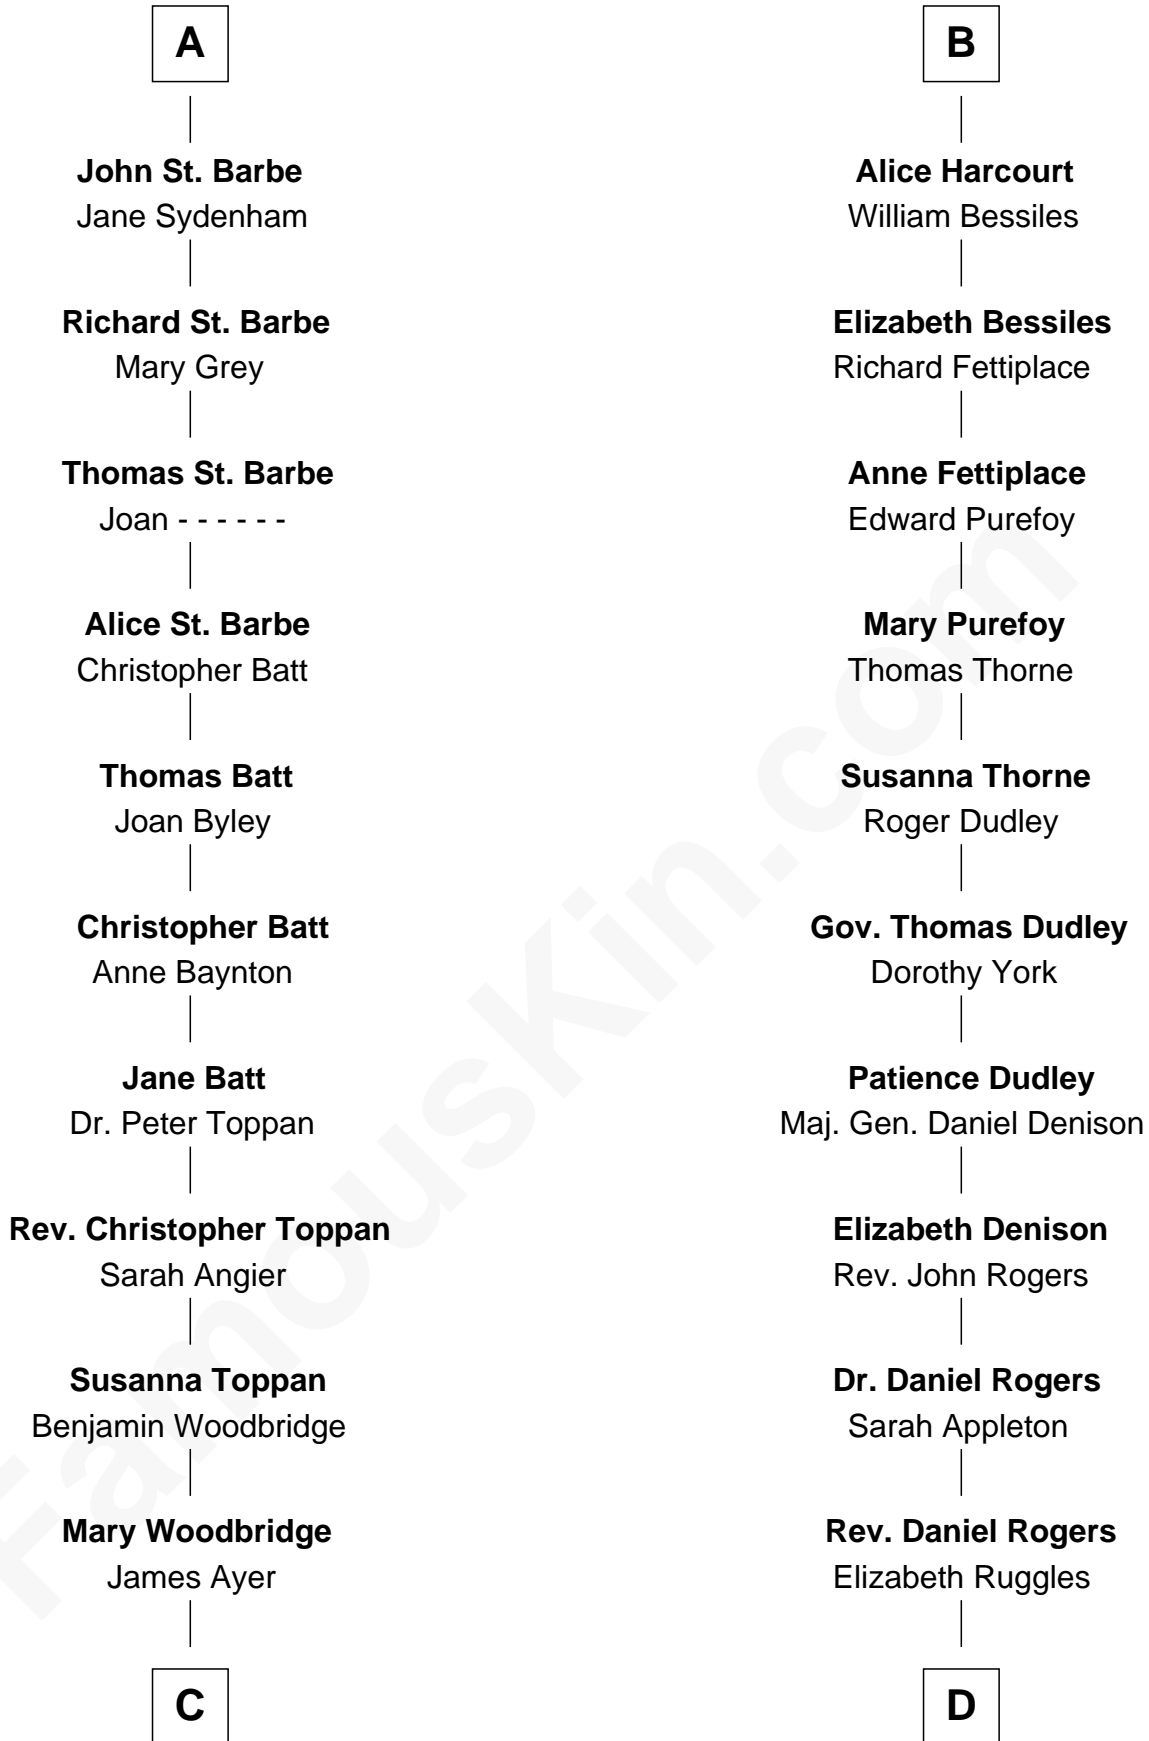

FamousKin.com

Relationship Chart of Tennessee Williams

Author of A Streetcar Named Desire

20th cousin 1 time removed of

Colonel Robert Gould Shaw

U.S. Civil War leader of film "Glory" fame

C

Susan Woodbridge Ayer
Rev. Charles Coffin

Cornelius Worcester Coffin
Nancy McCorkle

Isabelle Coffin
Thomas Lanier Williams

Cornelius Coffin Williams
Edwina Dakin

Tennessee Williams
Author of A Streetcar Named Desire

D

Sarah Rogers
Samuel Parkman

Elizabeth Willard Parkman
Robert Gould Shaw

Francis George Shaw
Sarah Blake Sturgis

Colonel Robert Gould Shaw
Main character in film "Glory"

FamousKin.com