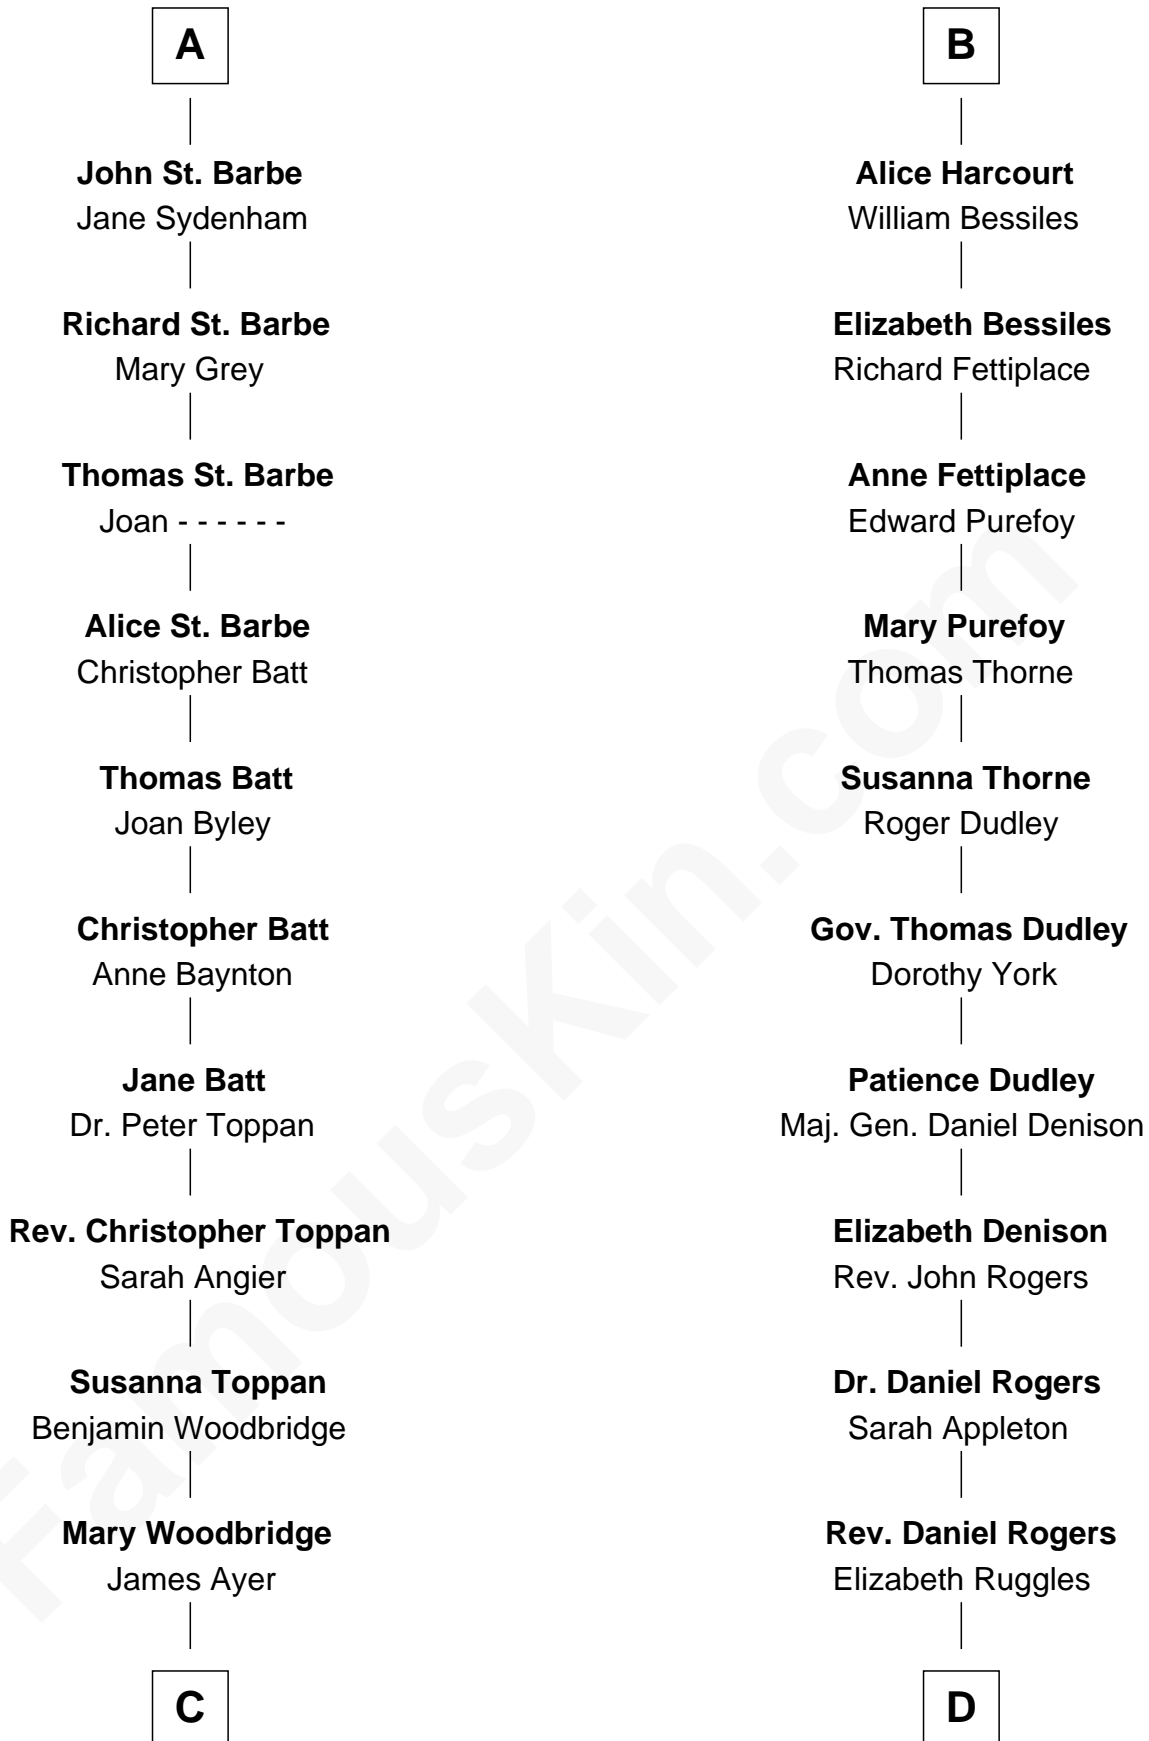

## Relationship Chart of Tennessee Williams

Author of *A Streetcar Named Desire*

20th cousin 1 time removed of

## Colonel Robert Gould Shaw

U.S. Civil War leader of film "Glory" fame

**C**

**Susan Woodbridge Ayer**

Rev. Charles Coffin

**Cornelius Worcester Coffin**

Nancy McCorkle

**Isabelle Coffin**

Thomas Lanier Williams

**Cornelius Coffin Williams**

Edwina Dakin

**Tennessee Williams**

*Author of A Streetcar Named Desire*

**D**

**Sarah Rogers**

Samuel Parkman

**Elizabeth Willard Parkman**

Robert Gould Shaw

**Francis George Shaw**

Sarah Blake Sturgis

**Colonel Robert Gould Shaw**

*Main character in film "Glory"*

FamousKin.com