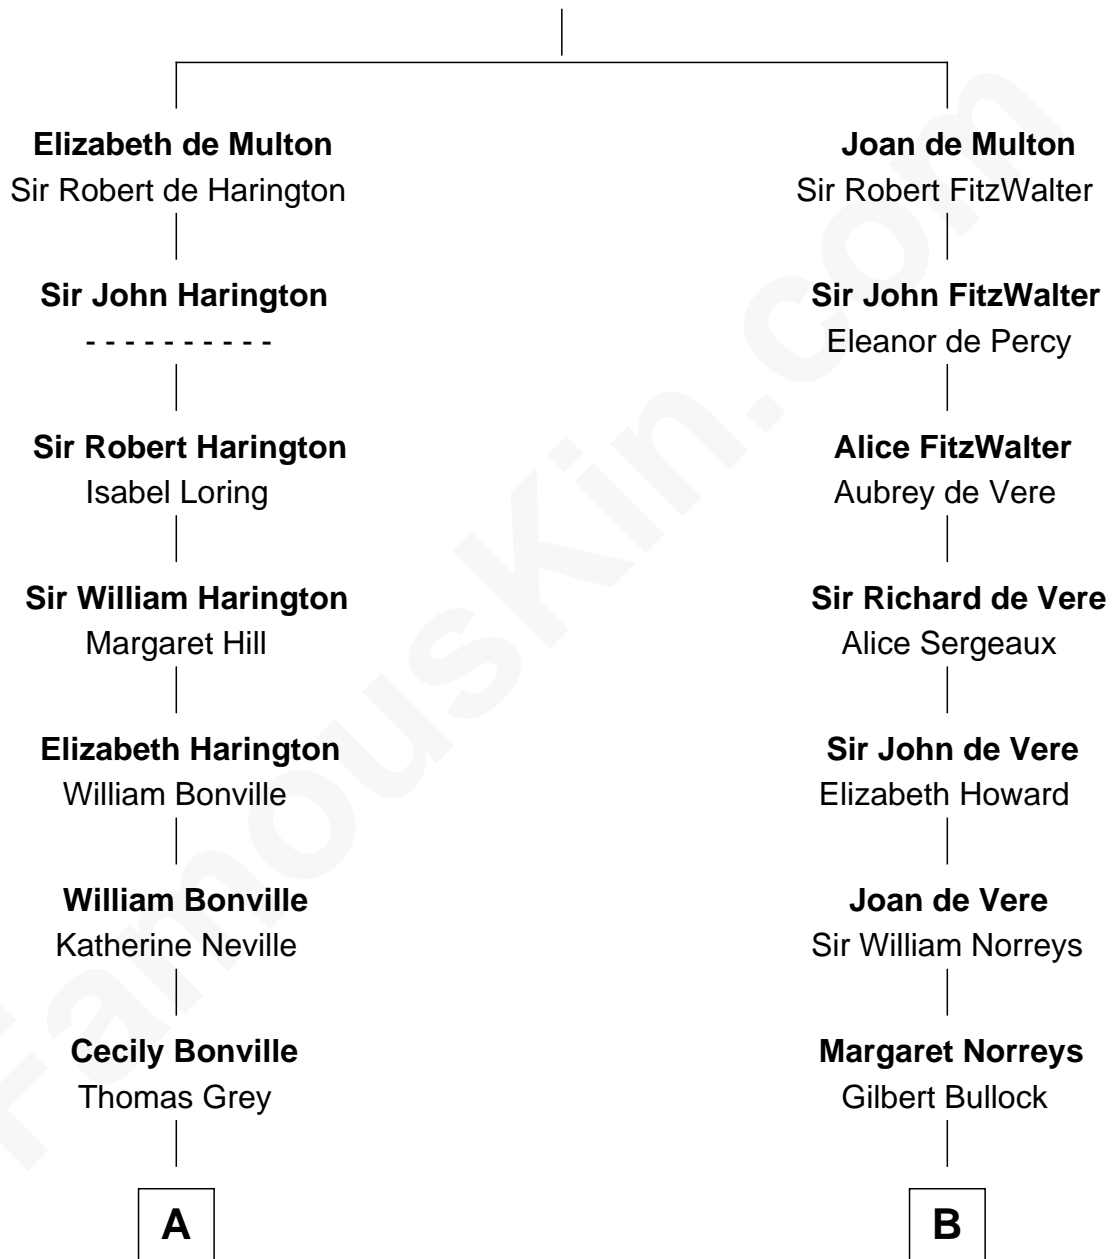

## Relationship Chart of

### Tennessee Williams

*Author of A Streetcar Named Desire*

20th cousin 1 time removed of

**George H. W. Bush**  
*41st U.S. President*

**Sir Thomas de Multon**  
Eleanor de Burgh

**C**

**Cornelius Worcester Coffin**