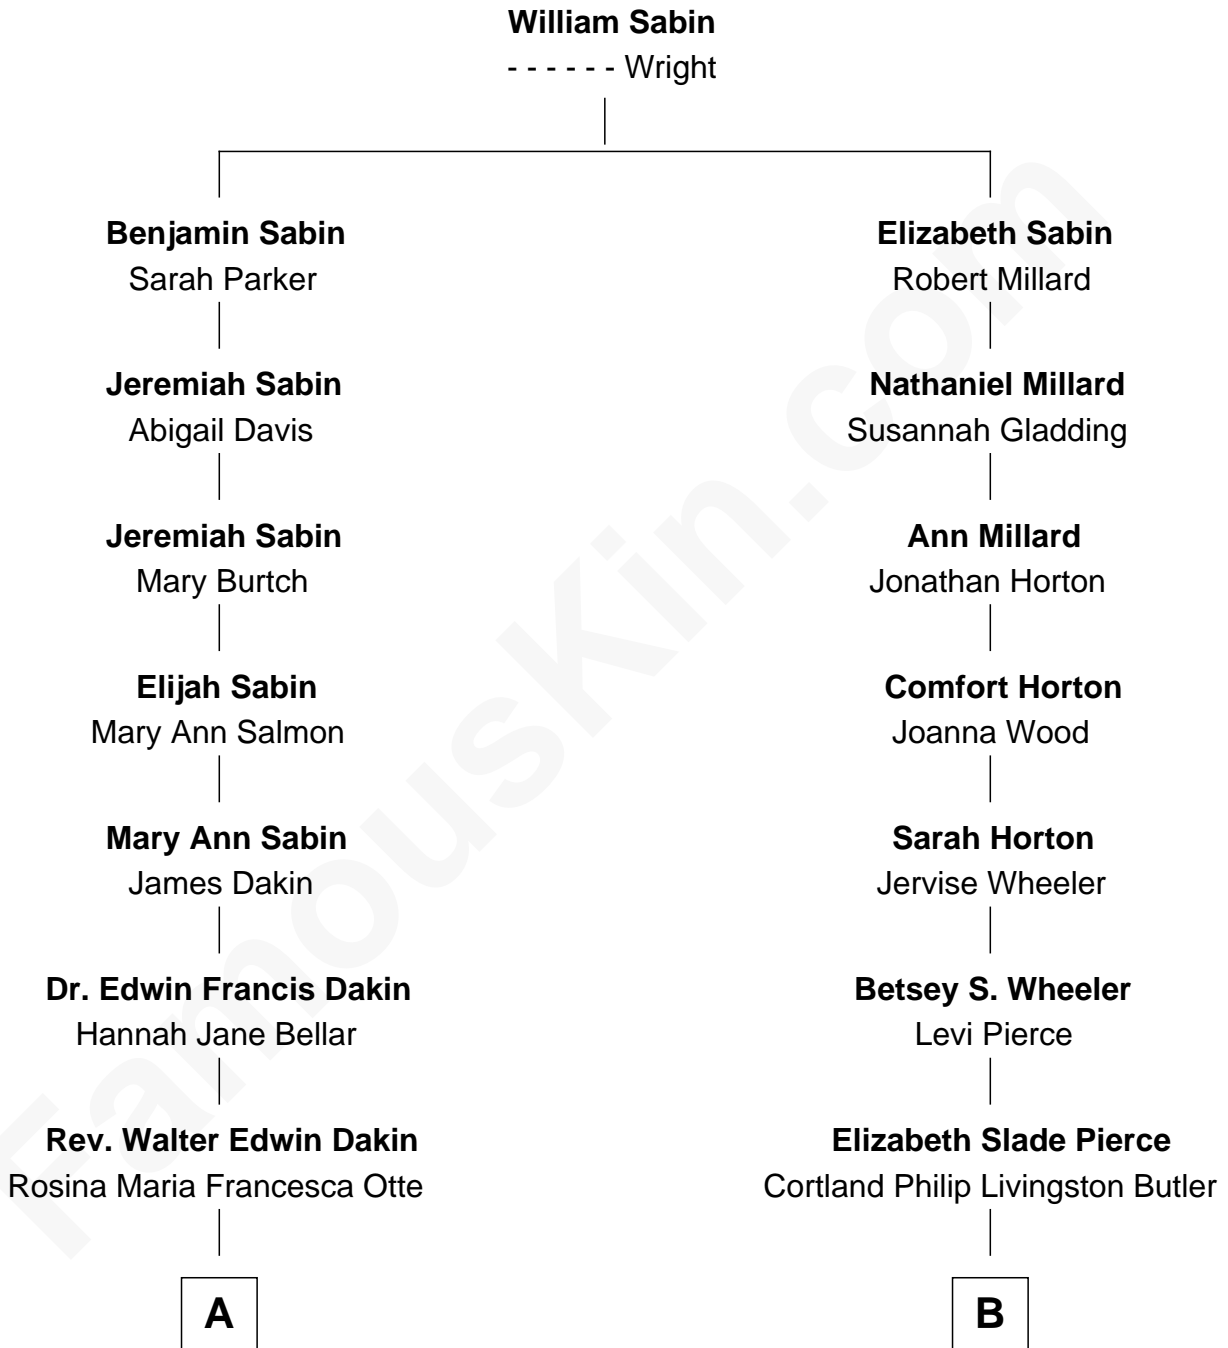

FamousKin.com

Relationship Chart of

Tennessee Williams

Author of *A Streetcar Named Desire*

8th cousin 3 times removed of

George W. Bush
43rd U.S. President

A

Edwina Dakin
Cornelius Coffin Williams

Tennessee Williams
Author of A Streetcar Named Desire

B

Mary Elizabeth Butler
Robert Emmet Sheldon

Flora Sheldon
Samuel Prescott Bush

Prescott Sheldon Bush
Dorothy Wear Walker

George Herbert Walker Bush
Barbara Pierce

George W. Bush
43rd U.S. President