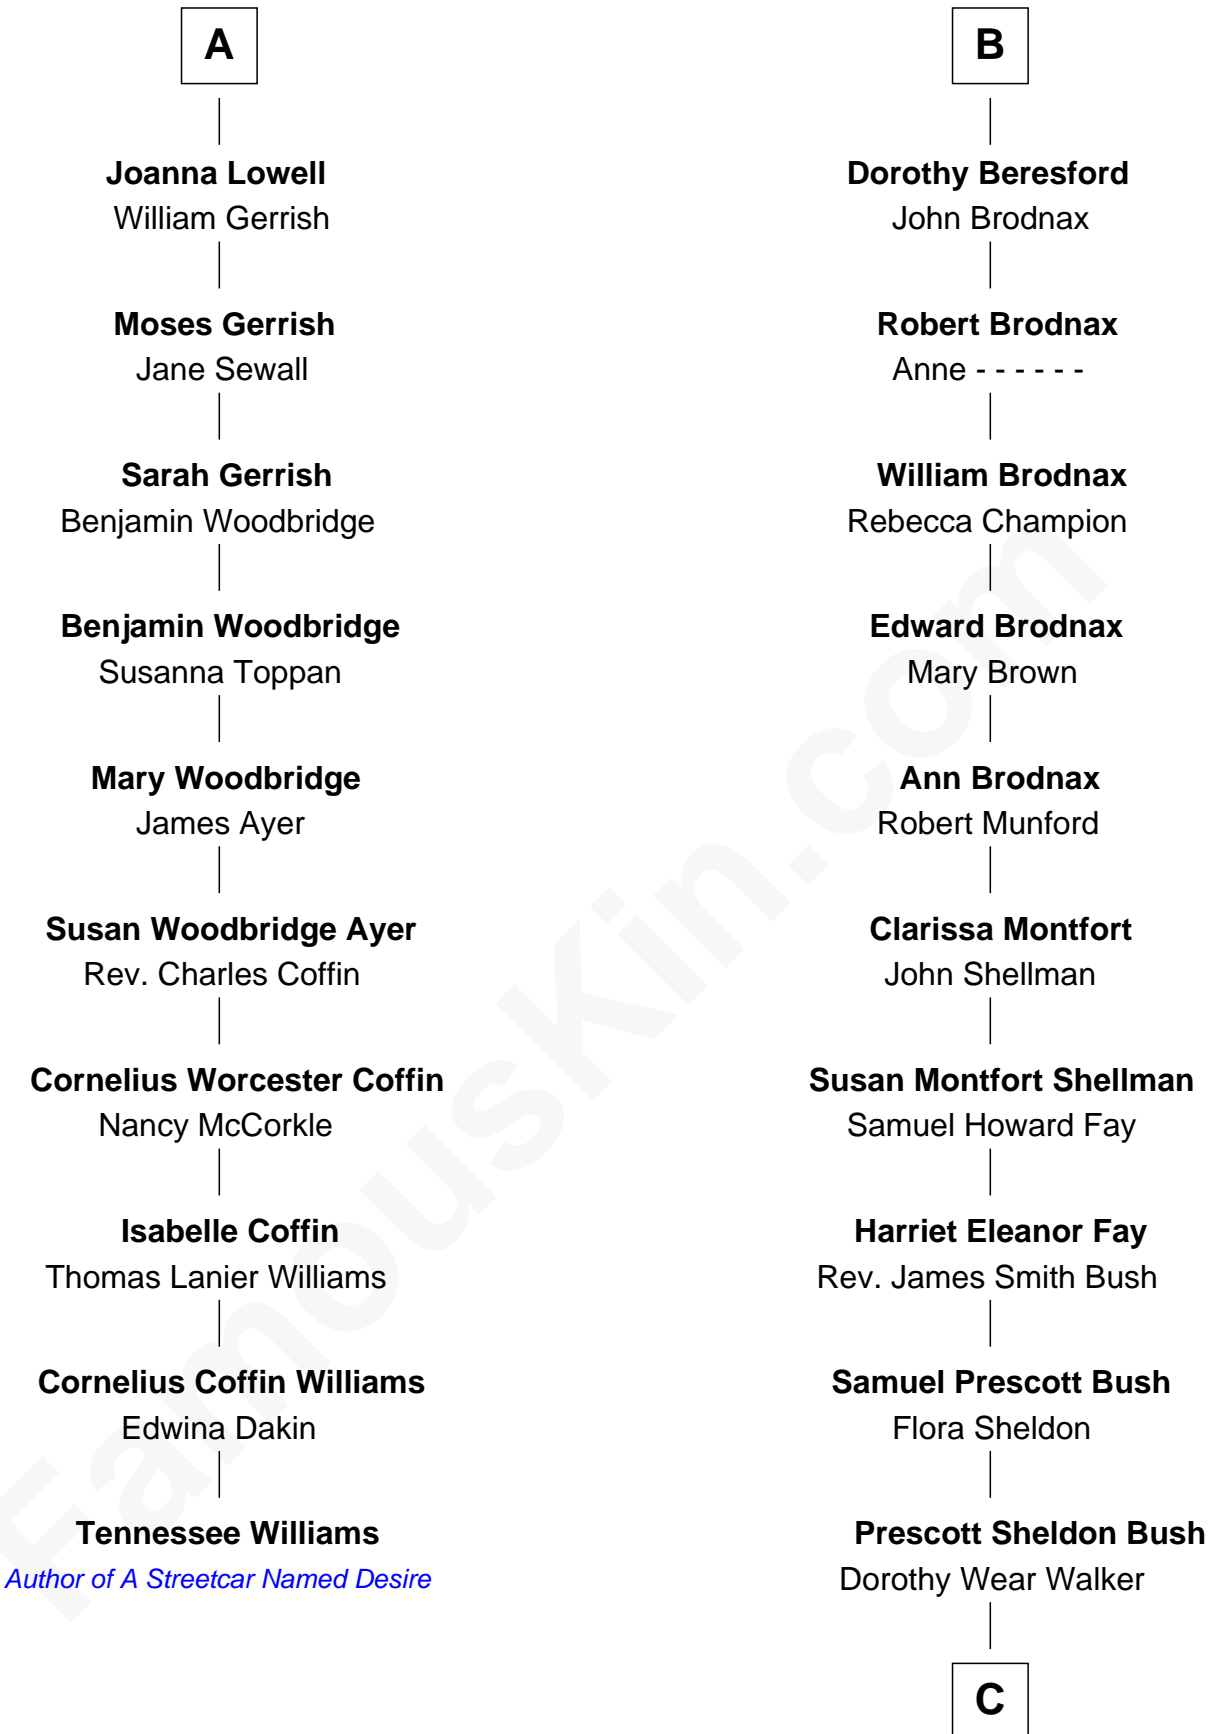

FamousKin.com

Relationship Chart of Tennessee Williams

Author of *A Streetcar Named Desire*

16th cousin 2 times removed of

George W. Bush
43rd U.S. President

Sir Walter Hungerford
Katherine Peverell

Elizabeth Hungerford
Sir Philip Courtenay

Sir Robert Hungerford
Margaret Botreaux

Elizabeth Courtnay
Sir James Luttrell

Katherine Hungerford
Sir Richard West

Sir Hugh Luttrell
Margaret Hill

Sir Thomas West
Eleanor Copley

Eleanor Luttrell
Roger Yorke

Barbara West
Sir John Guilford

Elizabeth Yorke
Edmund Percival

Elizabeth Guilford
Sir William Cromer

Christian Percival
Richard Lowle

Dorothy Cromer
William Seyliard

Percival Lowell
Rebecca - - - - -

Elizabeth Seyliard
Cornelius Beresford

A

B

C

George Herbert Walker Bush

Barbara Pierce

George W. Bush

43rd U.S. President

FamousKin.com