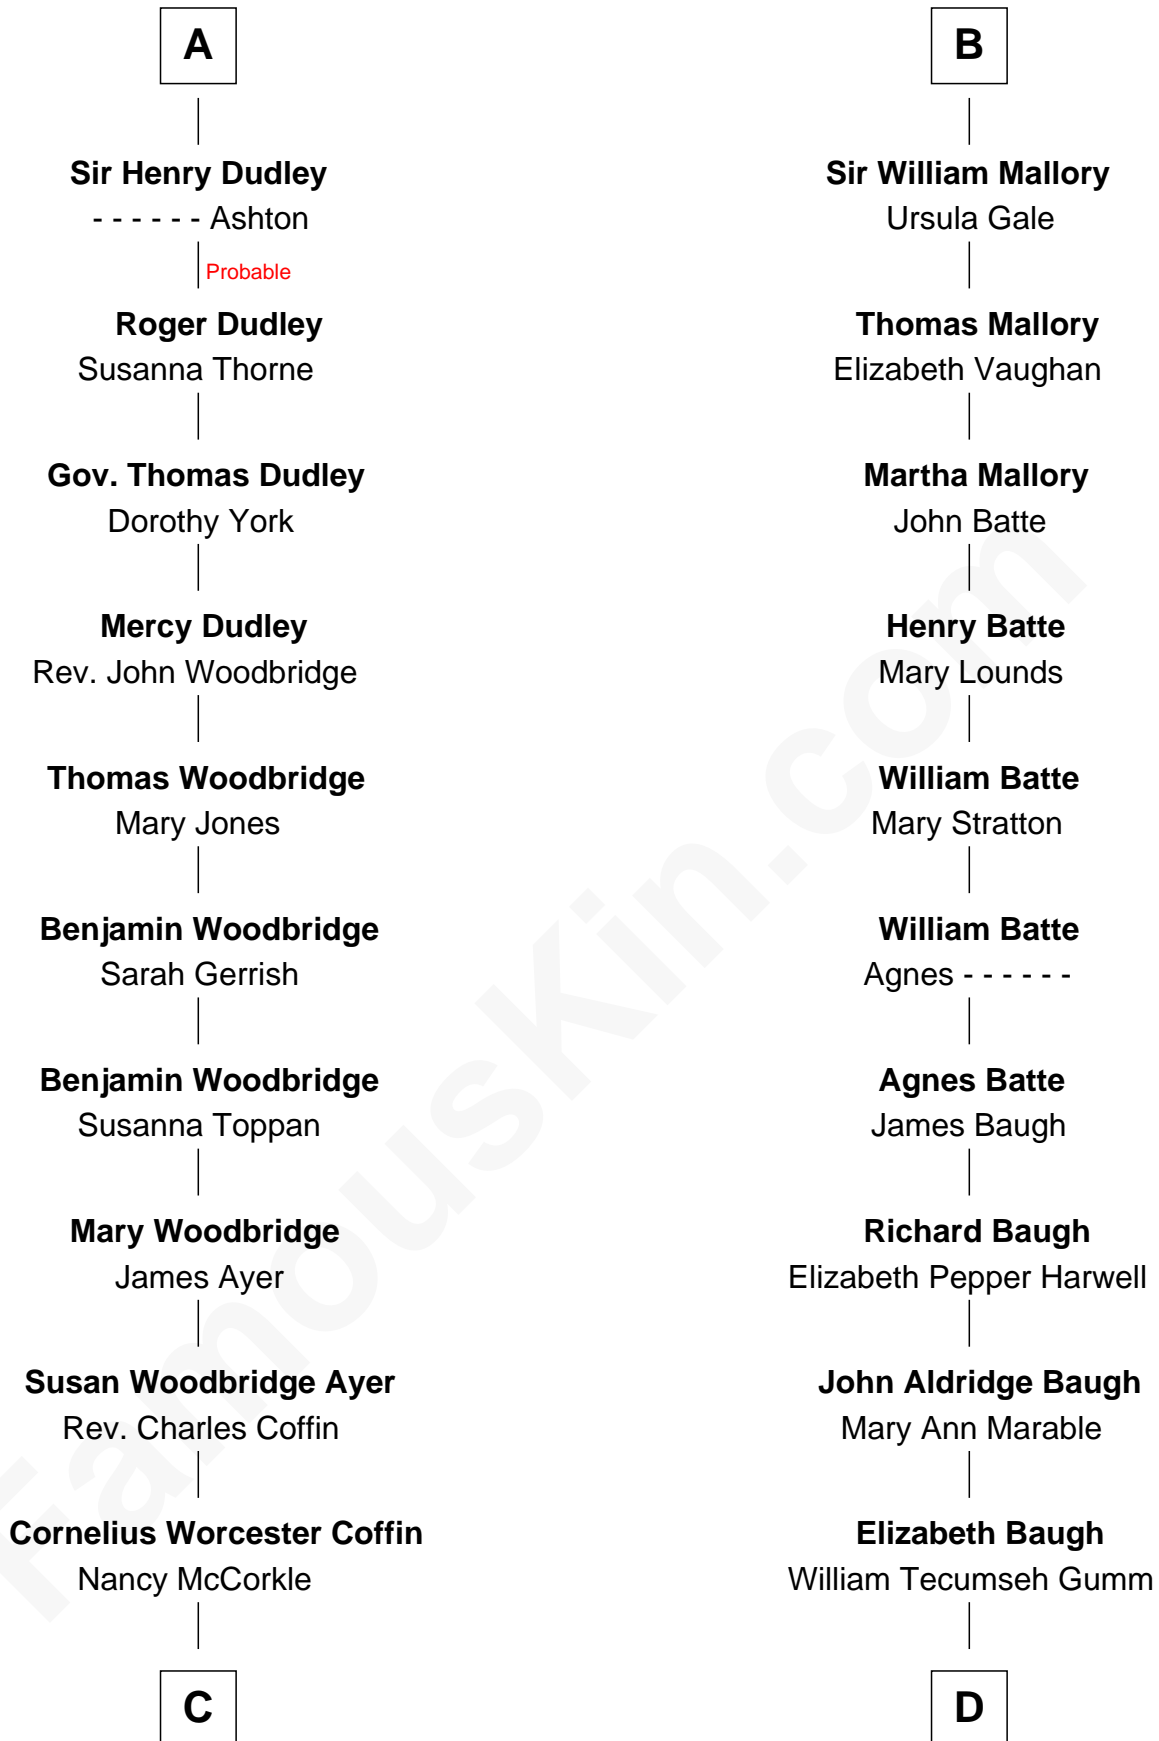

FamousKin.com

Relationship Chart of

Tennessee Williams

Author of A Streetcar Named Desire

19th cousin of

Liza Minnelli

Singer and Actress

Edmund Fitzalan

Alice de Warenne

C

Isabelle Coffin
Thomas Lanier Williams

Cornelius Coffin Williams
Edwina Dakin

Tennessee Williams
Author of A Streetcar Named Desire

D

Francis Avent Gumm
Ethel Marian Milne

Frances Ethel Gumm
Vincent Minnelli