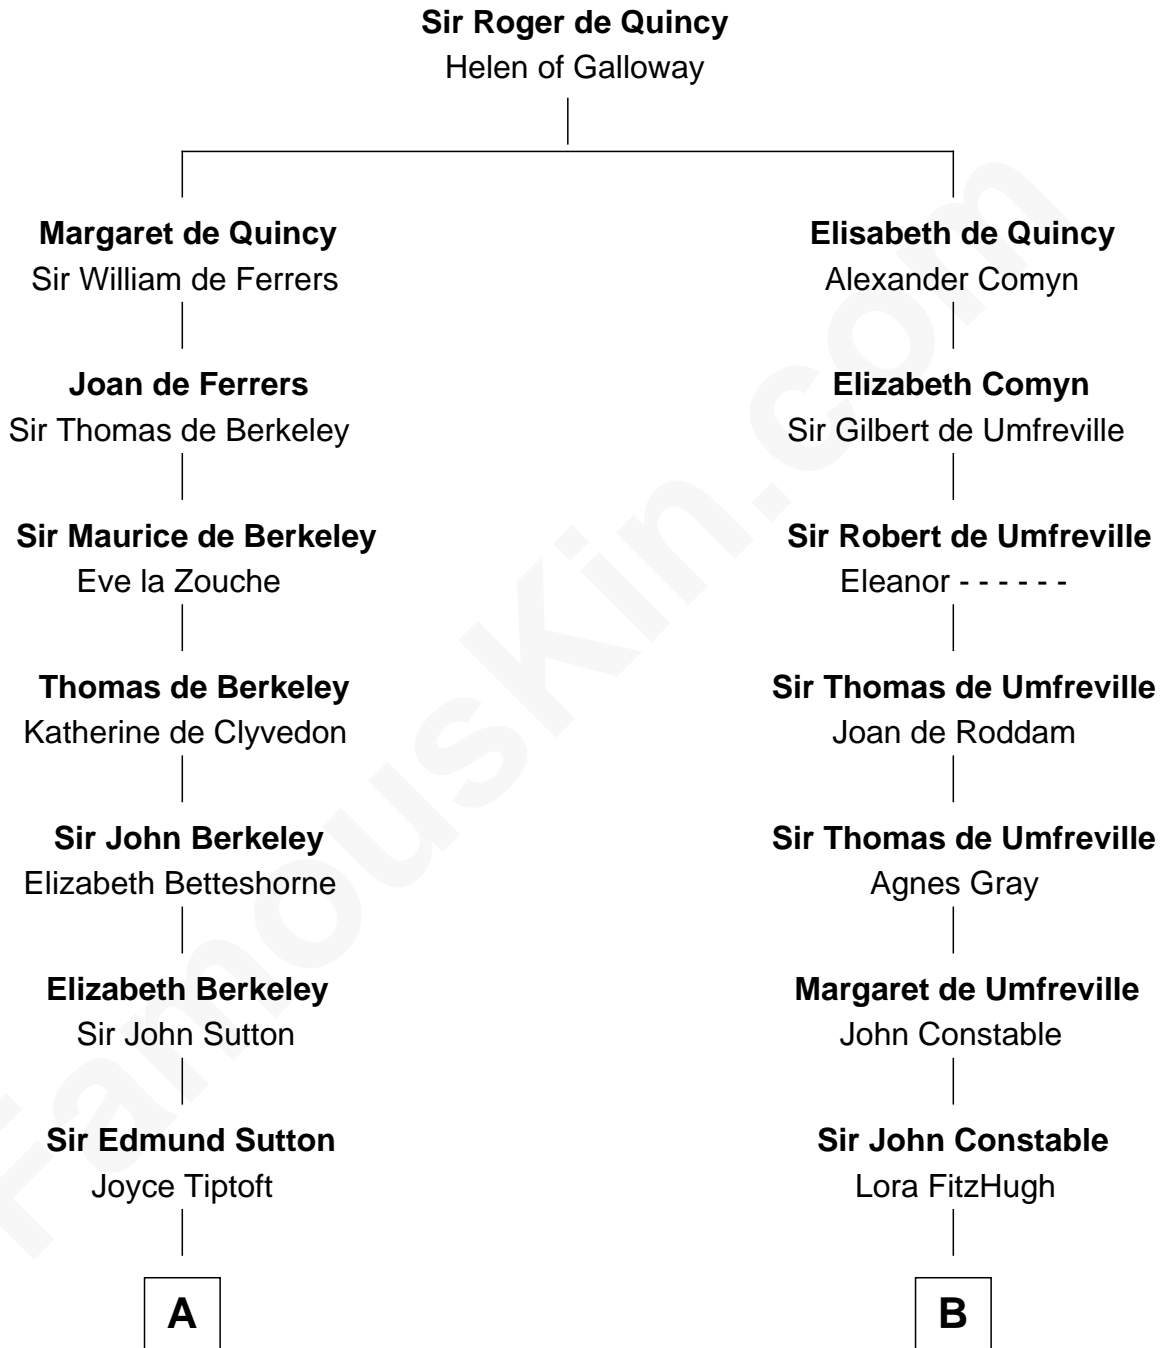

FamousKin.com

Relationship Chart of

Tennessee Williams

Author of A Streetcar Named Desire

21st cousin of

Judy Garland

Singer and Movie Actress

C