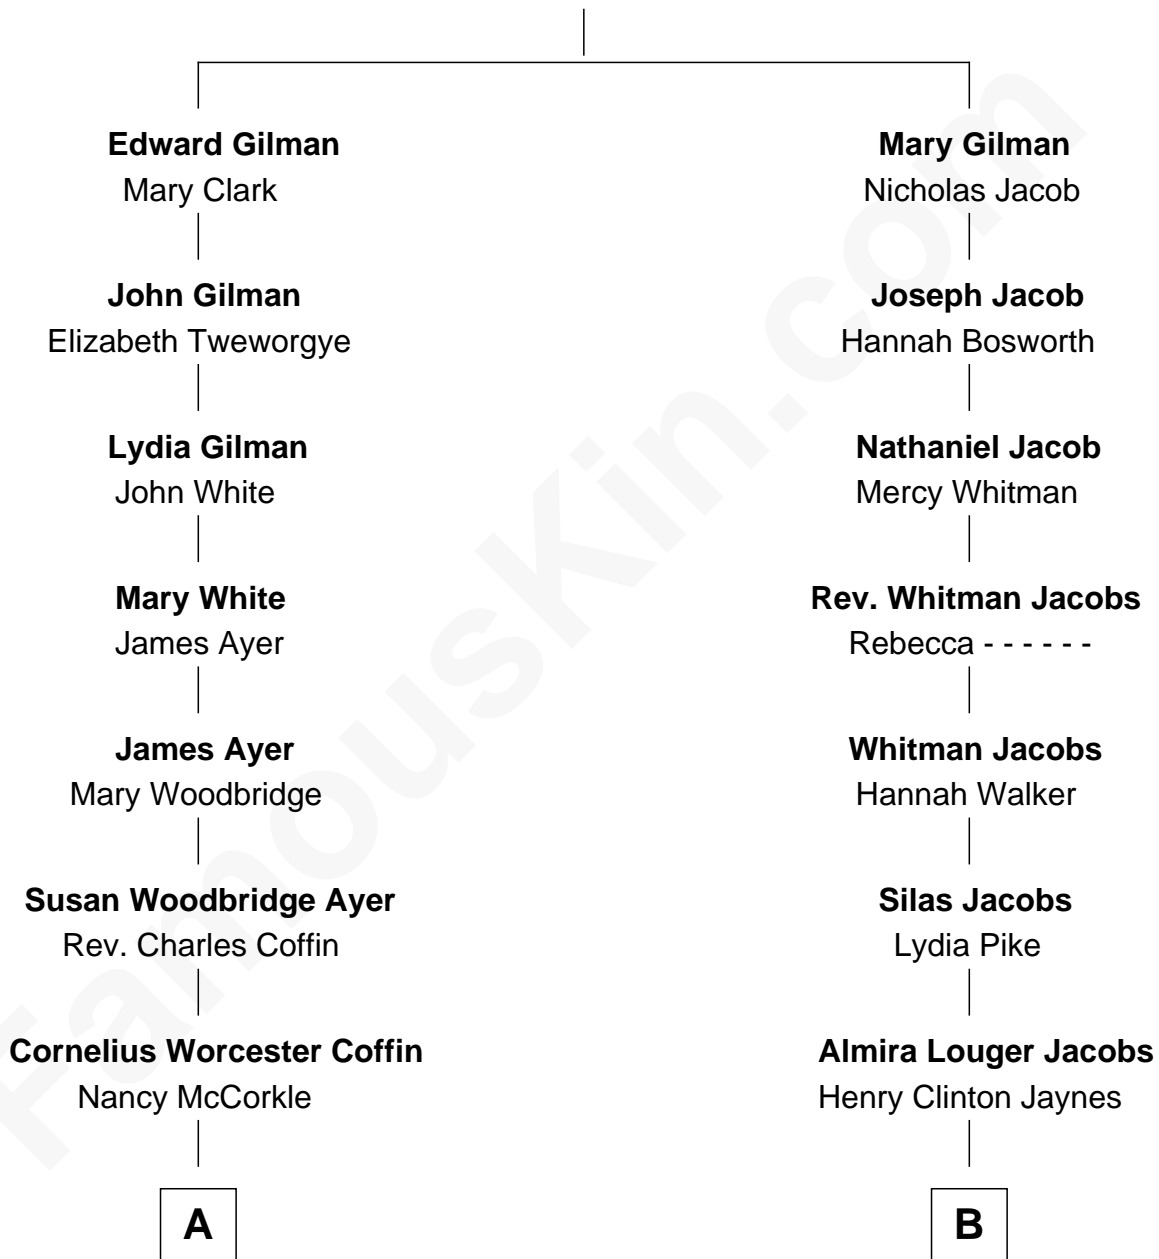

FamousKin.com

Relationship Chart of

Tennessee Williams

Author of A Streetcar Named Desire

9th cousin of

Henry Fonda
Movie Actor

Edward Gilman

A

Isabelle Coffin
Thomas Lanier Williams

Cornelius Coffin Williams
Edwina Dakin

Tennessee Williams
Author of A Streetcar Named Desire

B

Henry Silas Jaynes
Elma L. Lanphear

Herberta Elma Jaynes
William Brace Fonda