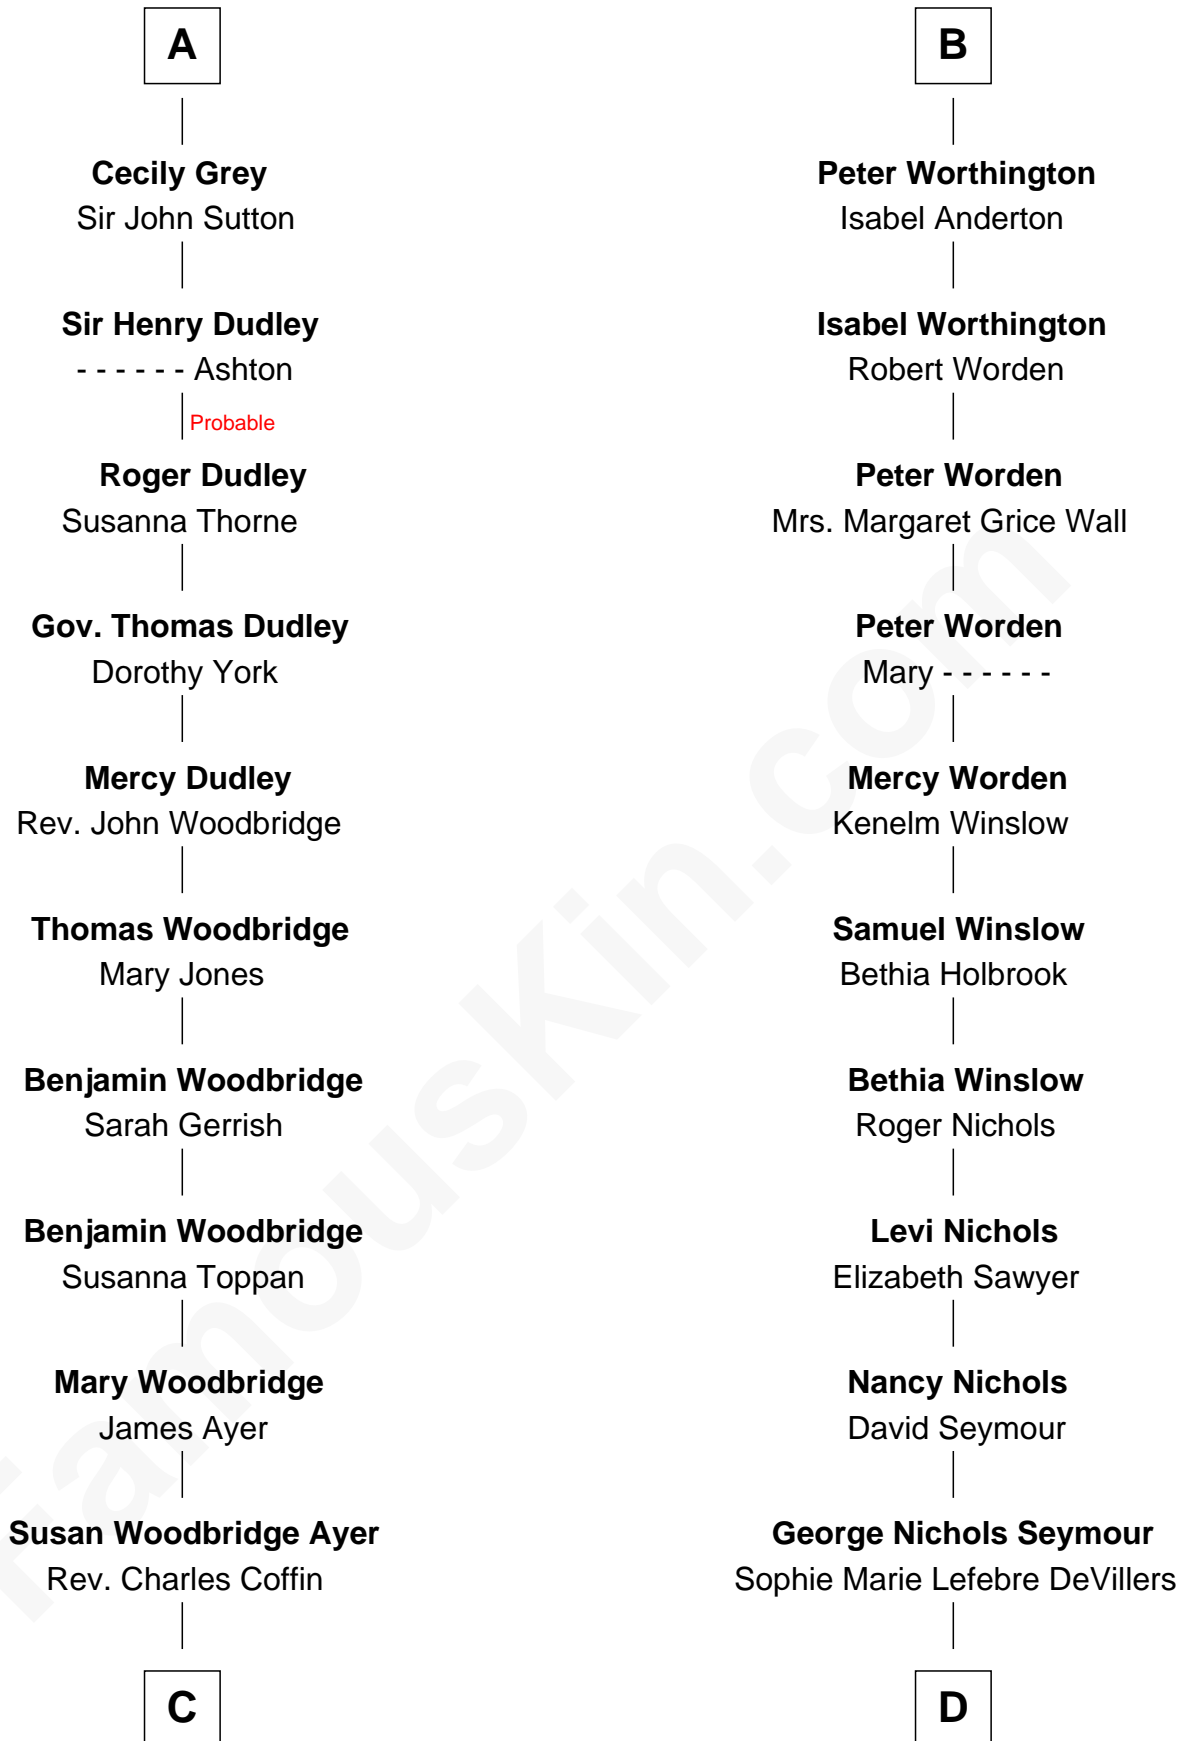

FamousKin.com

Relationship Chart of

Tennessee Williams

Author of A Streetcar Named Desire

20th cousin of

Jane Fonda
Movie Actress

C

Cornelius Worcester Coffin

Nancy McCorkle

Isabelle Coffin

Thomas Lanier Williams

Cornelius Coffin Williams

Edwina Dakin

Tennessee Williams

Author of A Streetcar Named Desire

D