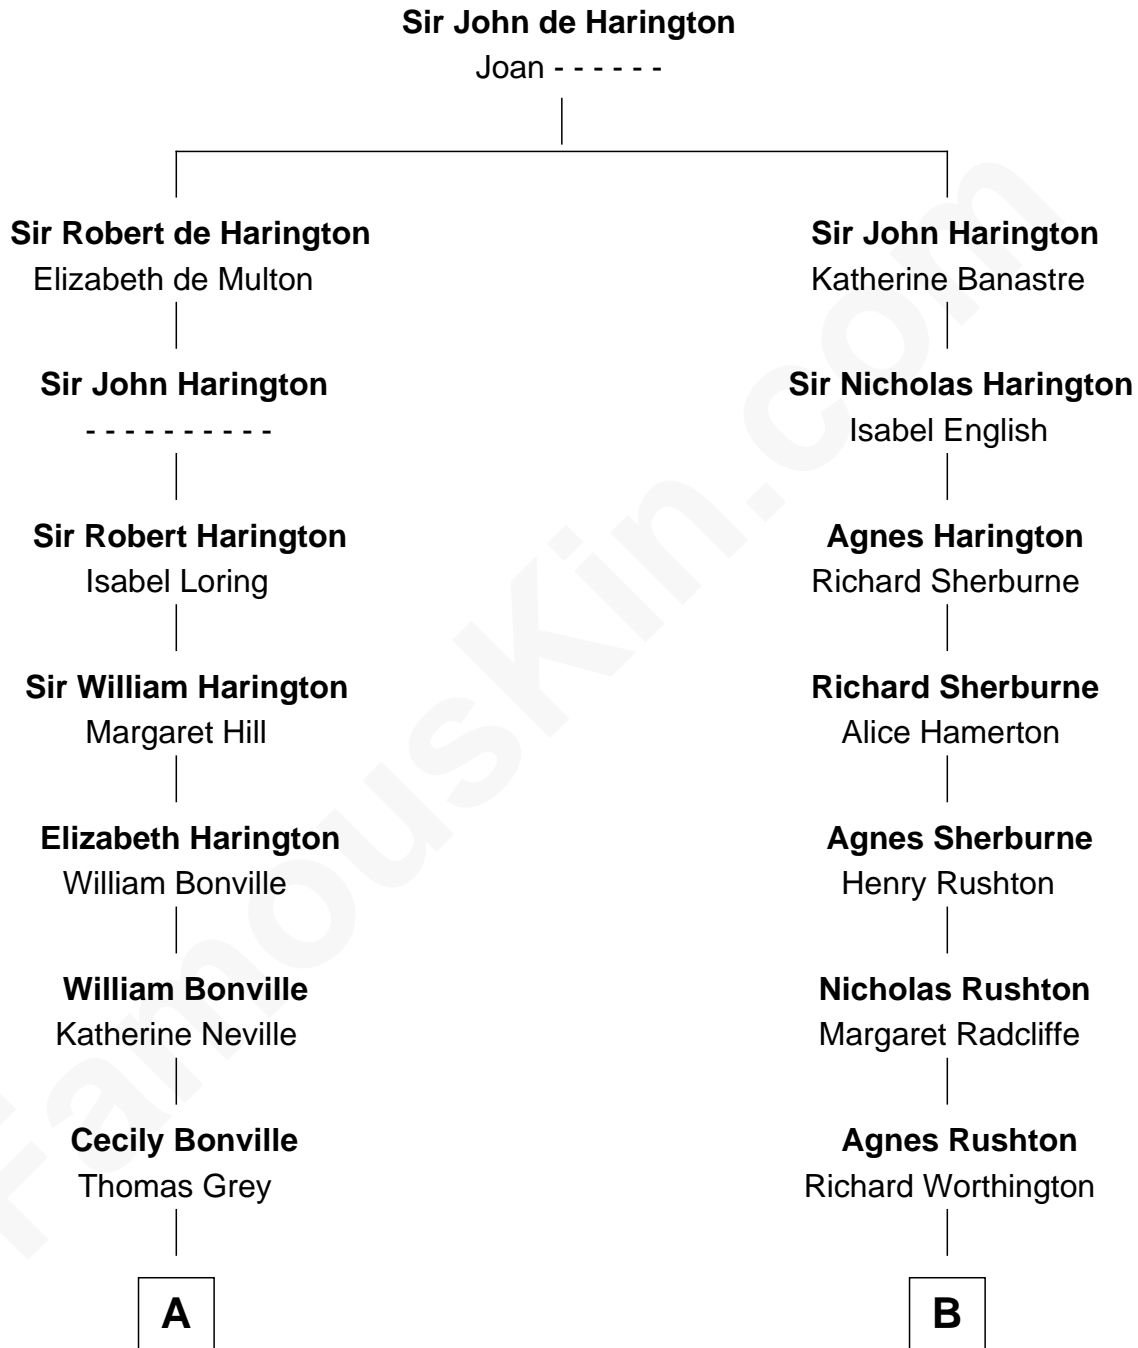

FamousKin.com

Relationship Chart of

Tennessee Williams

Author of A Streetcar Named Desire

20th cousin of

Jane Fonda
Movie Actress

C

Cornelius Worcester Coffin

Nancy McCorkle

Isabelle Coffin

Thomas Lanier Williams

Cornelius Coffin Williams

Edwina Dakin

Tennessee Williams

Author of A Streetcar Named Desire

D