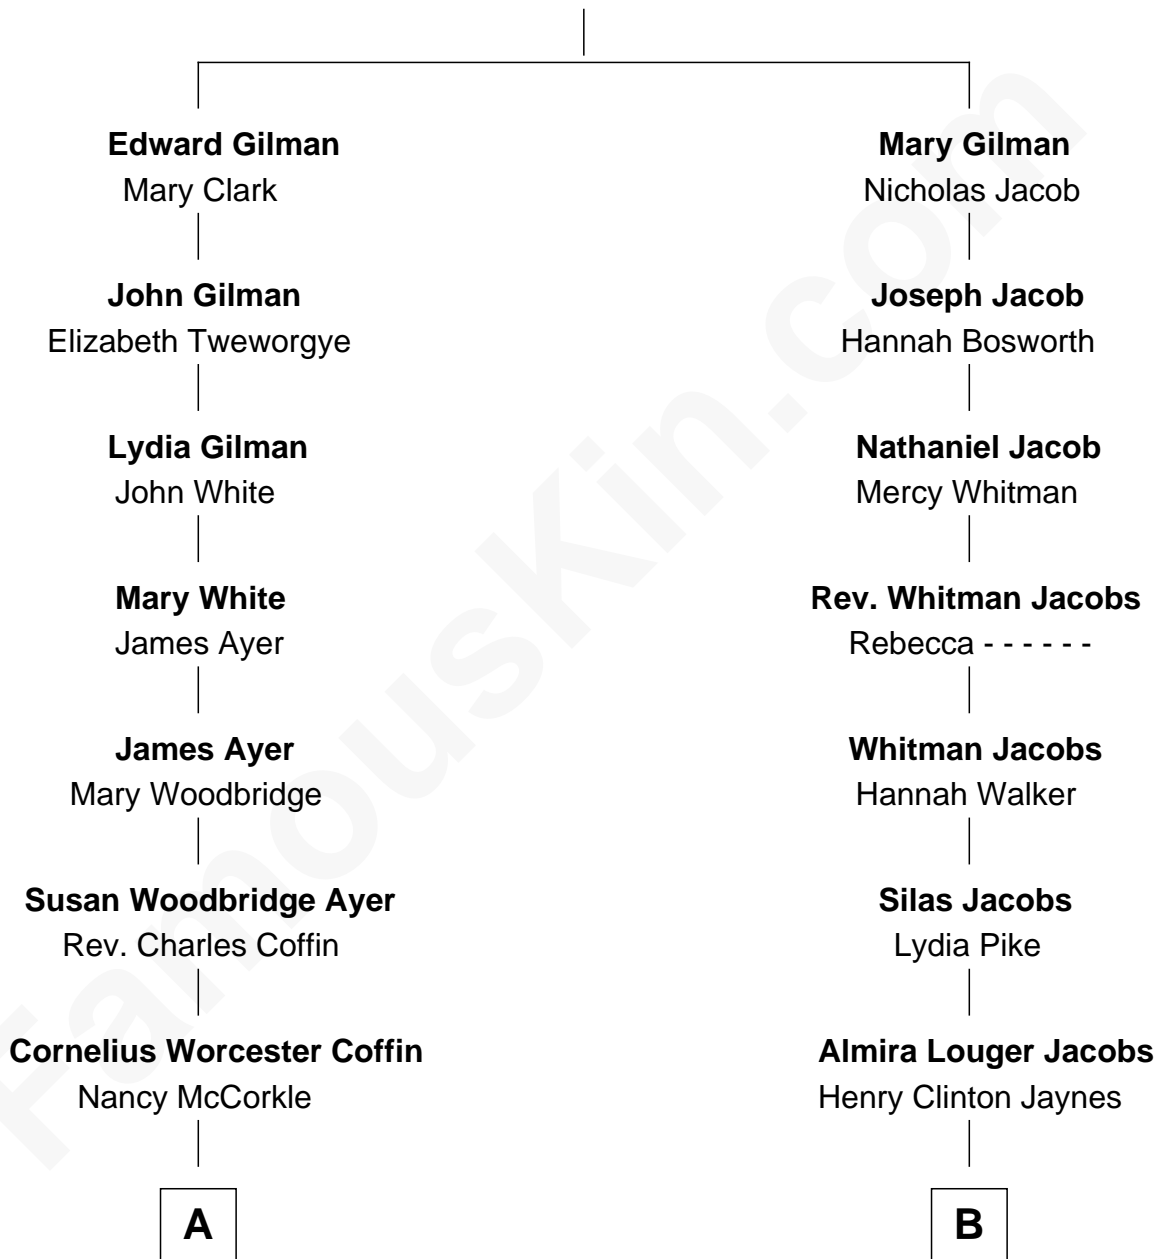

FamousKin.com

Relationship Chart of

Tennessee Williams

Author of A Streetcar Named Desire

9th cousin 1 time removed of

Jane Fonda
Movie Actress

Edward Gilman

A

Isabelle Coffin

Thomas Lanier Williams

Cornelius Coffin Williams

Edwina Dakin

Tennessee Williams

Author of A Streetcar Named Desire

B

Henry Silas Jaynes

Elma L. Lanphear

Herberta Elma Jaynes

William Brace Fonda

Henry Jaynes Fonda

Frances Ford Seymour

Jane Fonda

Movie Actress