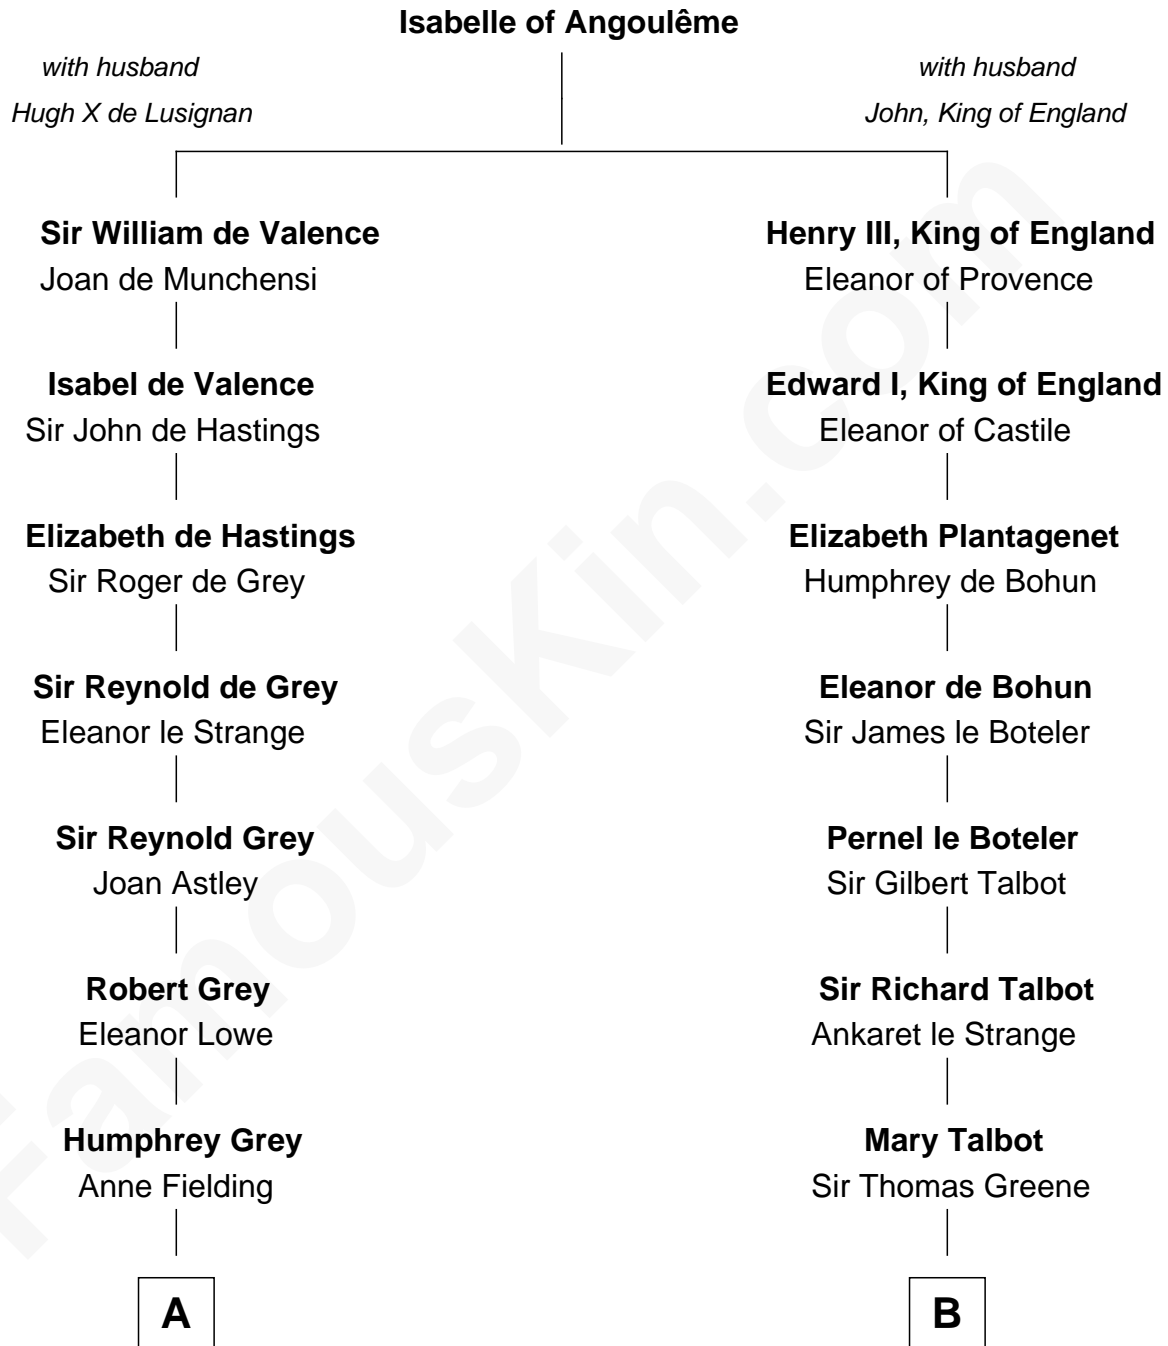

Lucretia (Rudolph) Garfield

First Lady of President James Garfield