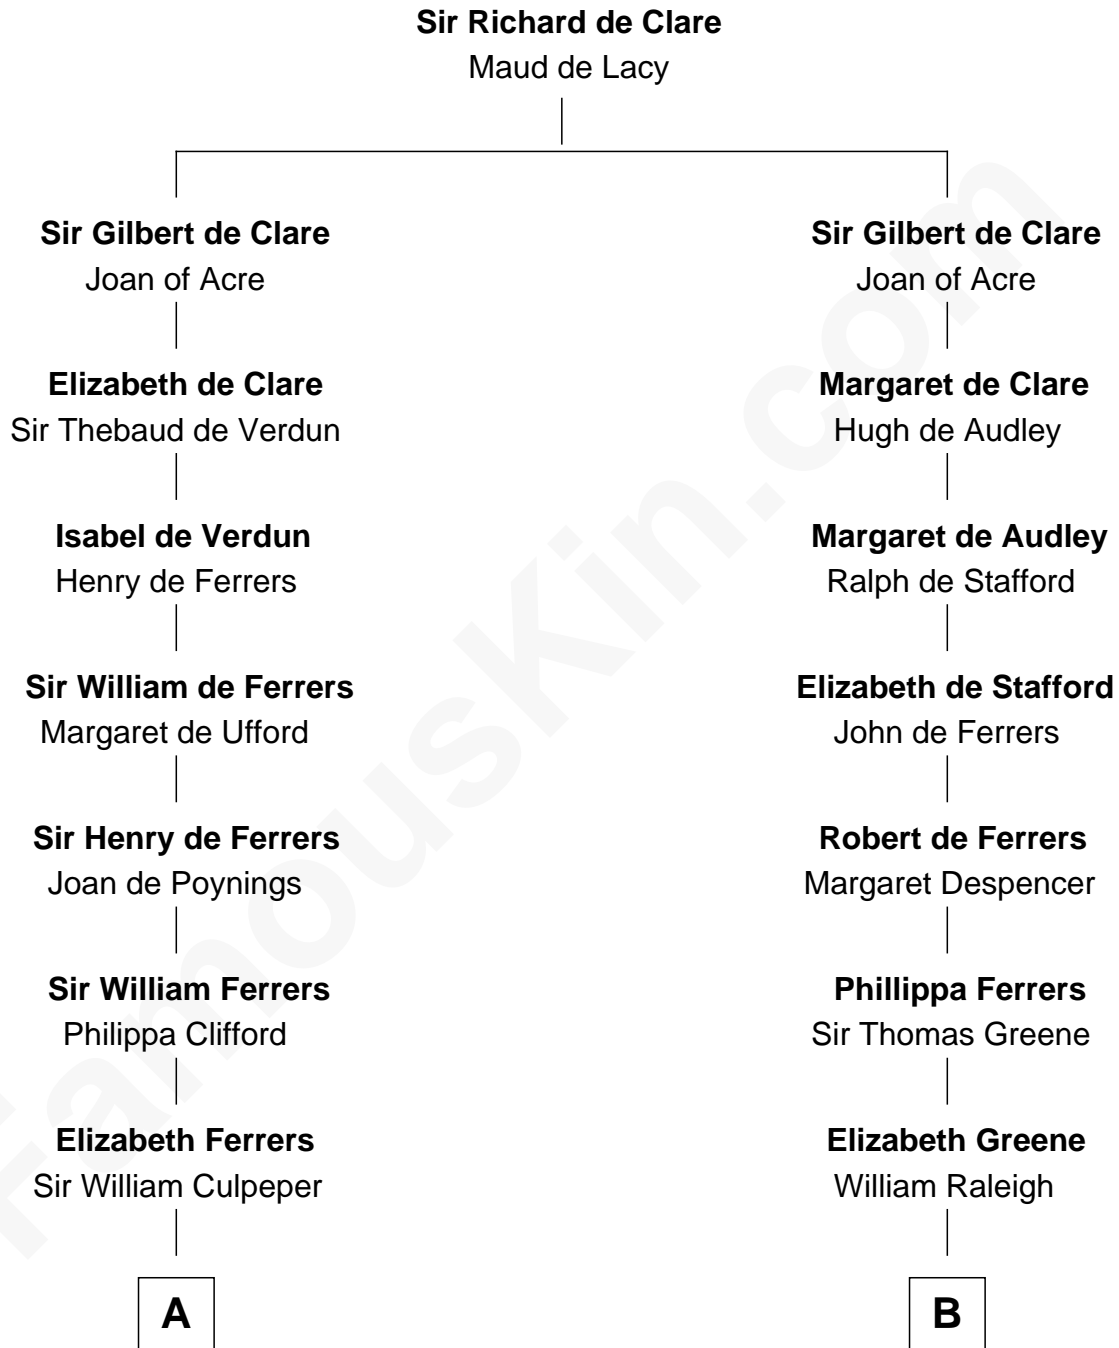

FamousKin.com

Relationship Chart of Tennessee Williams

Author of A Streetcar Named Desire

19th cousin 2 times removed of

Lucretia (Rudolph) Garfield

First Lady of President James Garfield

C

Susan Woodbridge Ayer

Author of [A Streetcar Named Desire](#)

D

Elijah Mason

Lucretia Greene

Arabella Greene Mason

Zebulon Rudolph

Lucretia (Rudolph) Garfield

First Lady of [James Garfield](#)