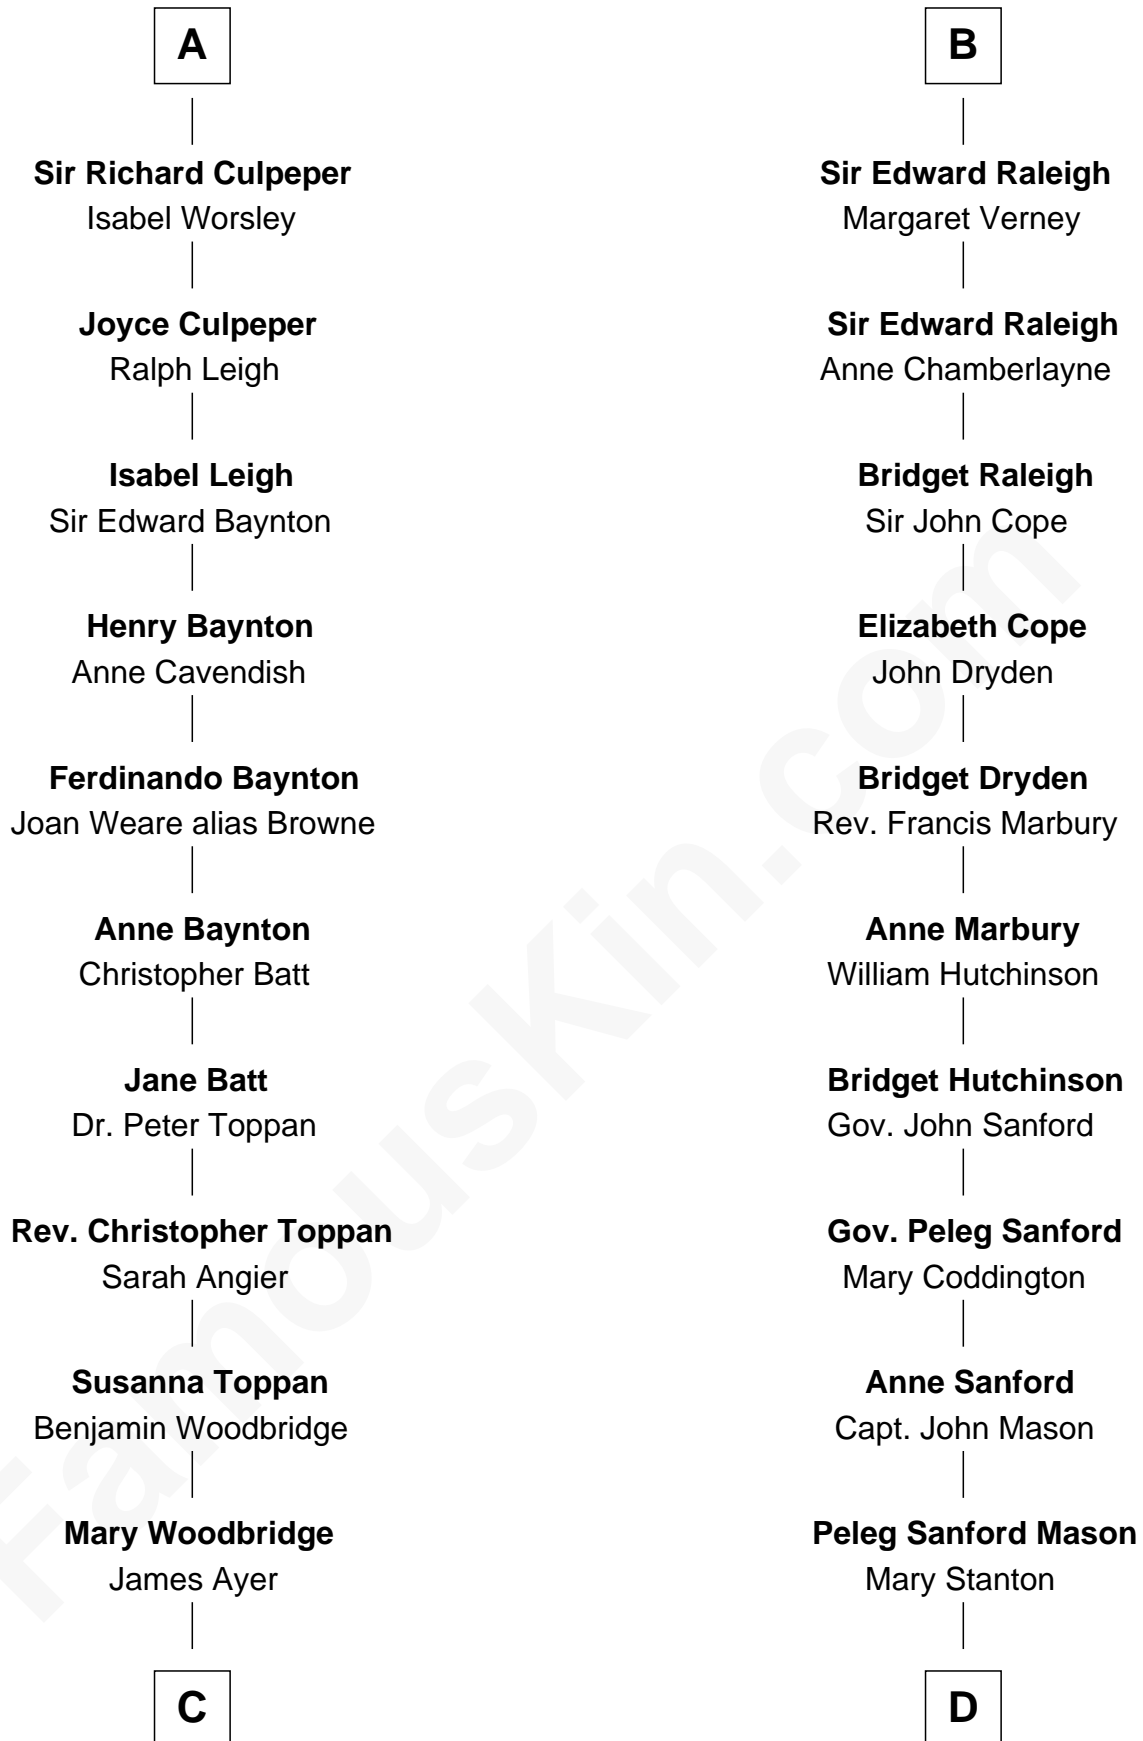

FamousKin.com

Relationship Chart of Tennessee Williams

Author of A Streetcar Named Desire

19th cousin 2 times removed of

Lucretia (Rudolph) Garfield

First Lady of President James Garfield

C

Susan Woodbridge Ayer

Author of [A Streetcar Named Desire](#)

D

Elijah Mason

Lucretia Greene

Arabella Greene Mason

Zebulon Rudolph

Lucretia (Rudolph) Garfield

First Lady of [James Garfield](#)