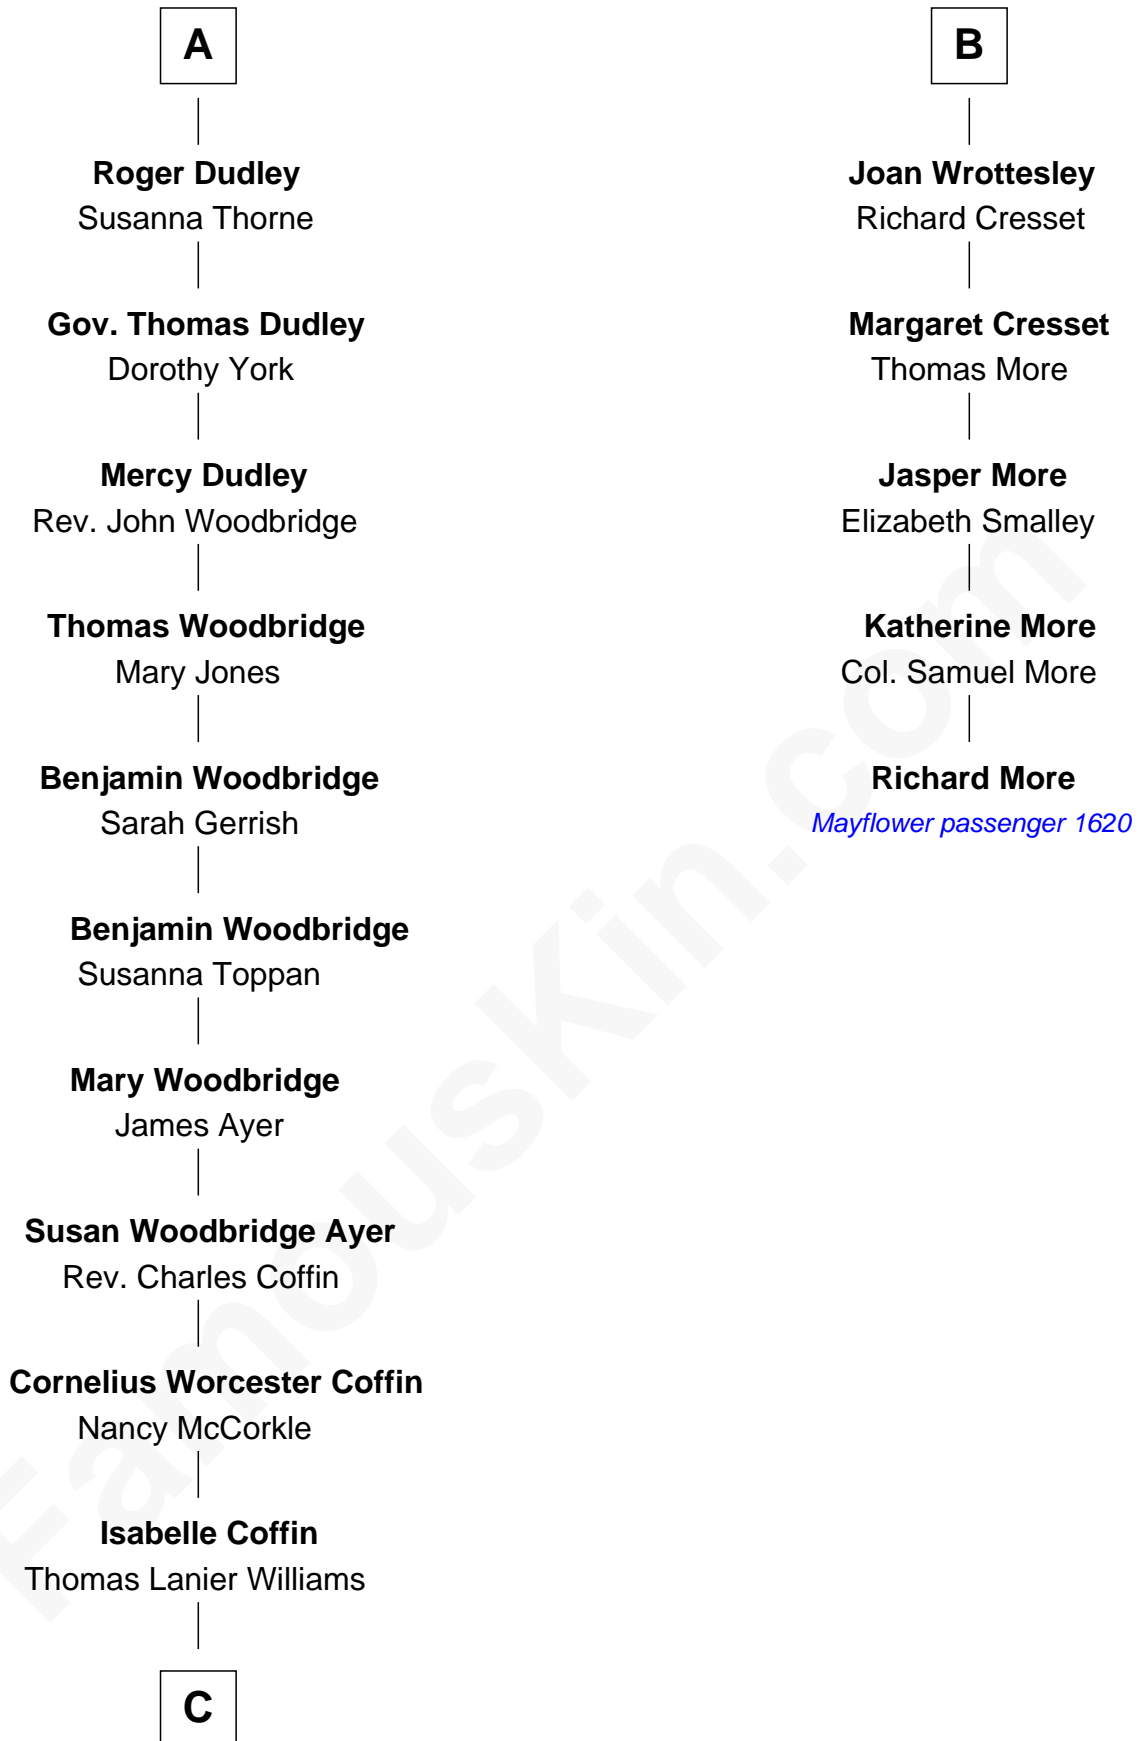

## Relationship Chart of Tennessee Williams

Author of *A Streetcar Named Desire*

11th cousin 7 times removed of

**Richard More**

(c1614 - c1696) *Mayflower* passenger 1620

**MAYFLOWER**

**Edward III, King of England**

Philippa of Hainault

**C**

—  
**Cornelius Coffin Williams**

Edwina Dakin

—  
**Tennessee Williams**

*Author of A Streetcar Named Desire*

FamousKin.com