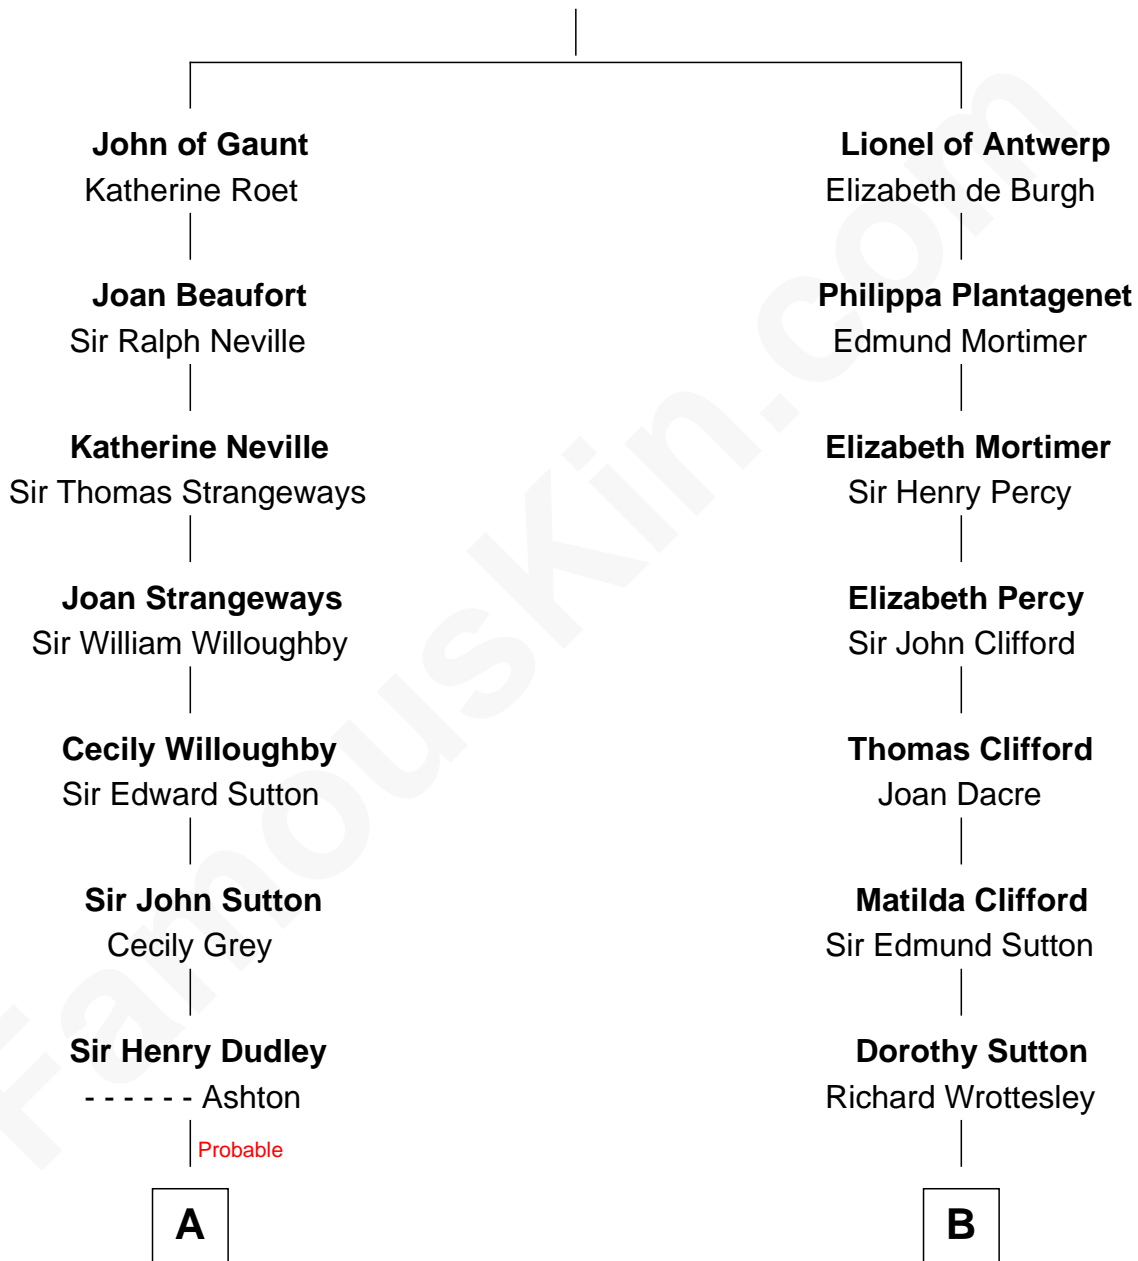

## Relationship Chart of Tennessee Williams

Author of *A Streetcar Named Desire*

11th cousin 7 times removed of

**Richard More**

(c1614 - c1696) *Mayflower* passenger 1620

**MAYFLOWER**

**Edward III, King of England**

Philippa of Hainault

**C**

—  
**Cornelius Coffin Williams**

Edwina Dakin

—  
**Tennessee Williams**

*Author of A Streetcar Named Desire*

FamousKin.com