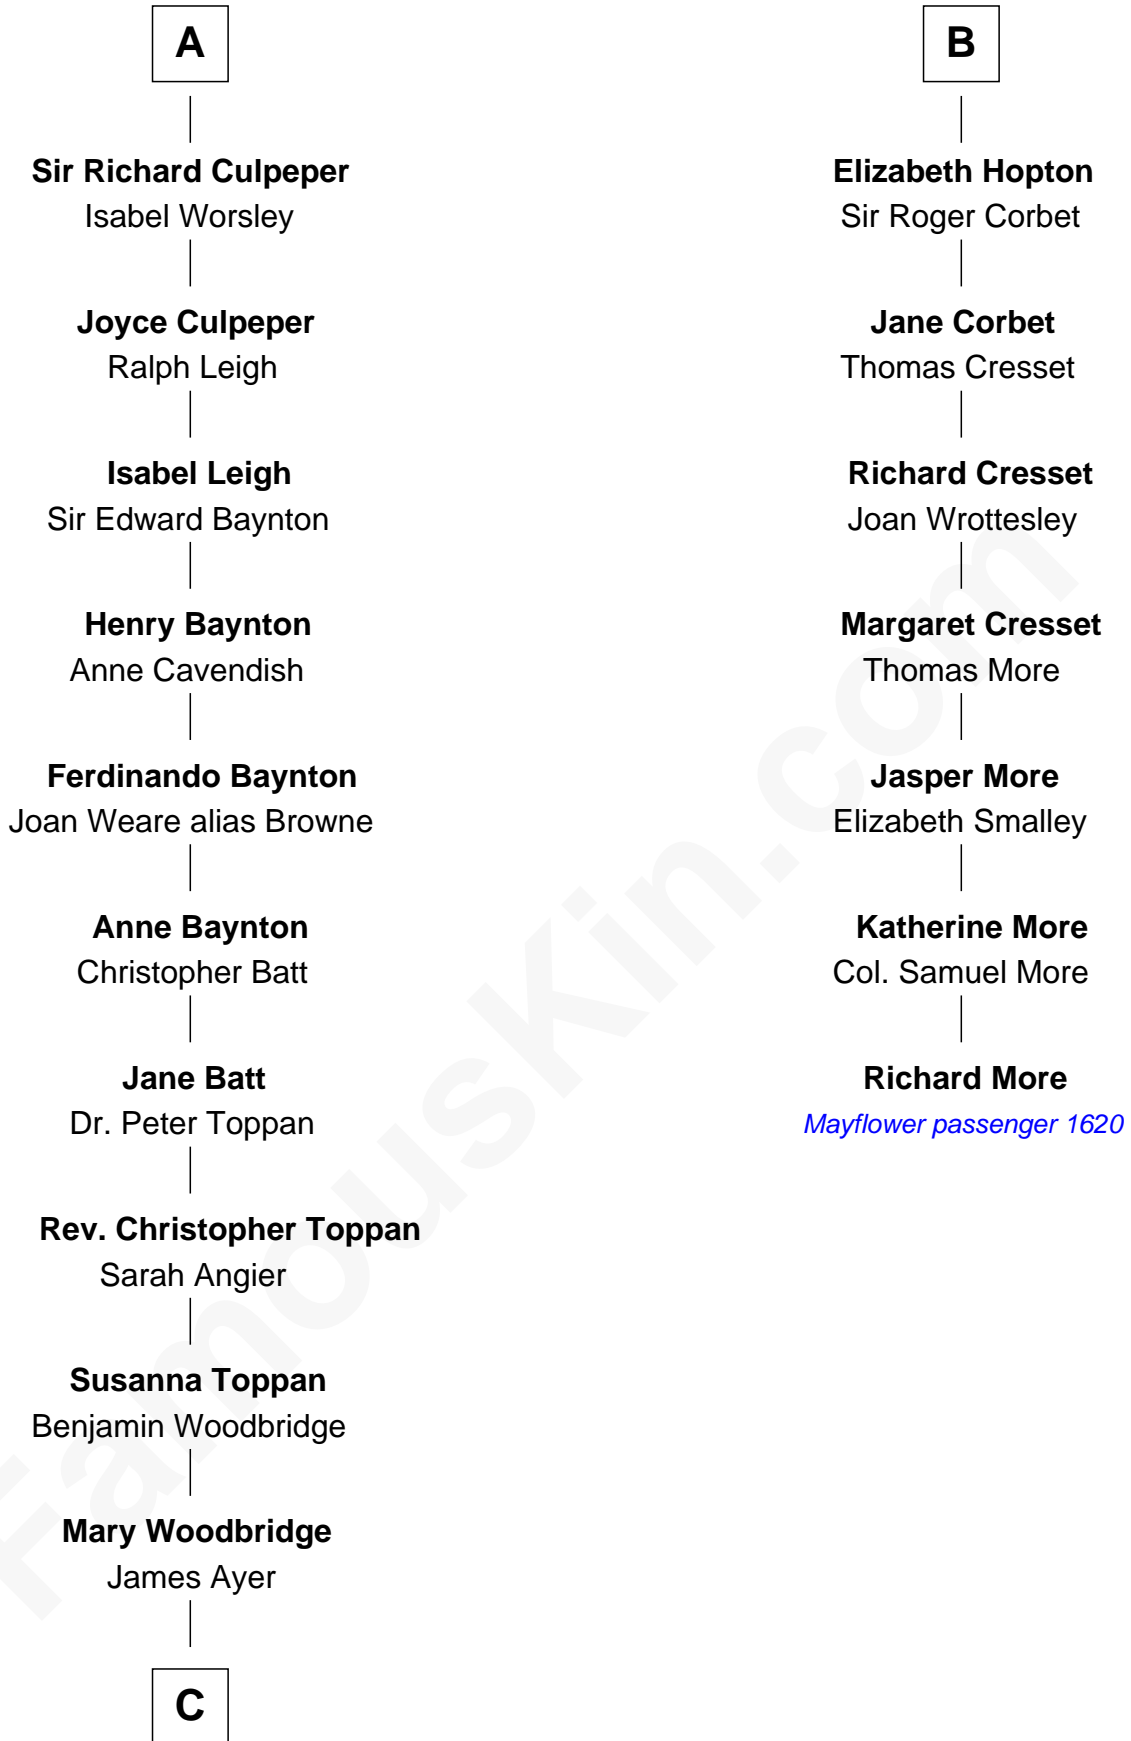

FamousKin.com

Relationship Chart of

Tennessee Williams

Author of *A Streetcar Named Desire*

13th cousin 8 times removed of

Richard More

(c1614 - c1696) *Mayflower* passenger 1620

MAYFLOWER

C

—
Susan Woodbridge Ayer

Rev. Charles Coffin

—
Cornelius Worcester Coffin

Nancy McCorkle

—
Isabelle Coffin

Thomas Lanier Williams

—
Cornelius Coffin Williams

Edwina Dakin

—
Tennessee Williams

Author of [A Streetcar Named Desire](#)