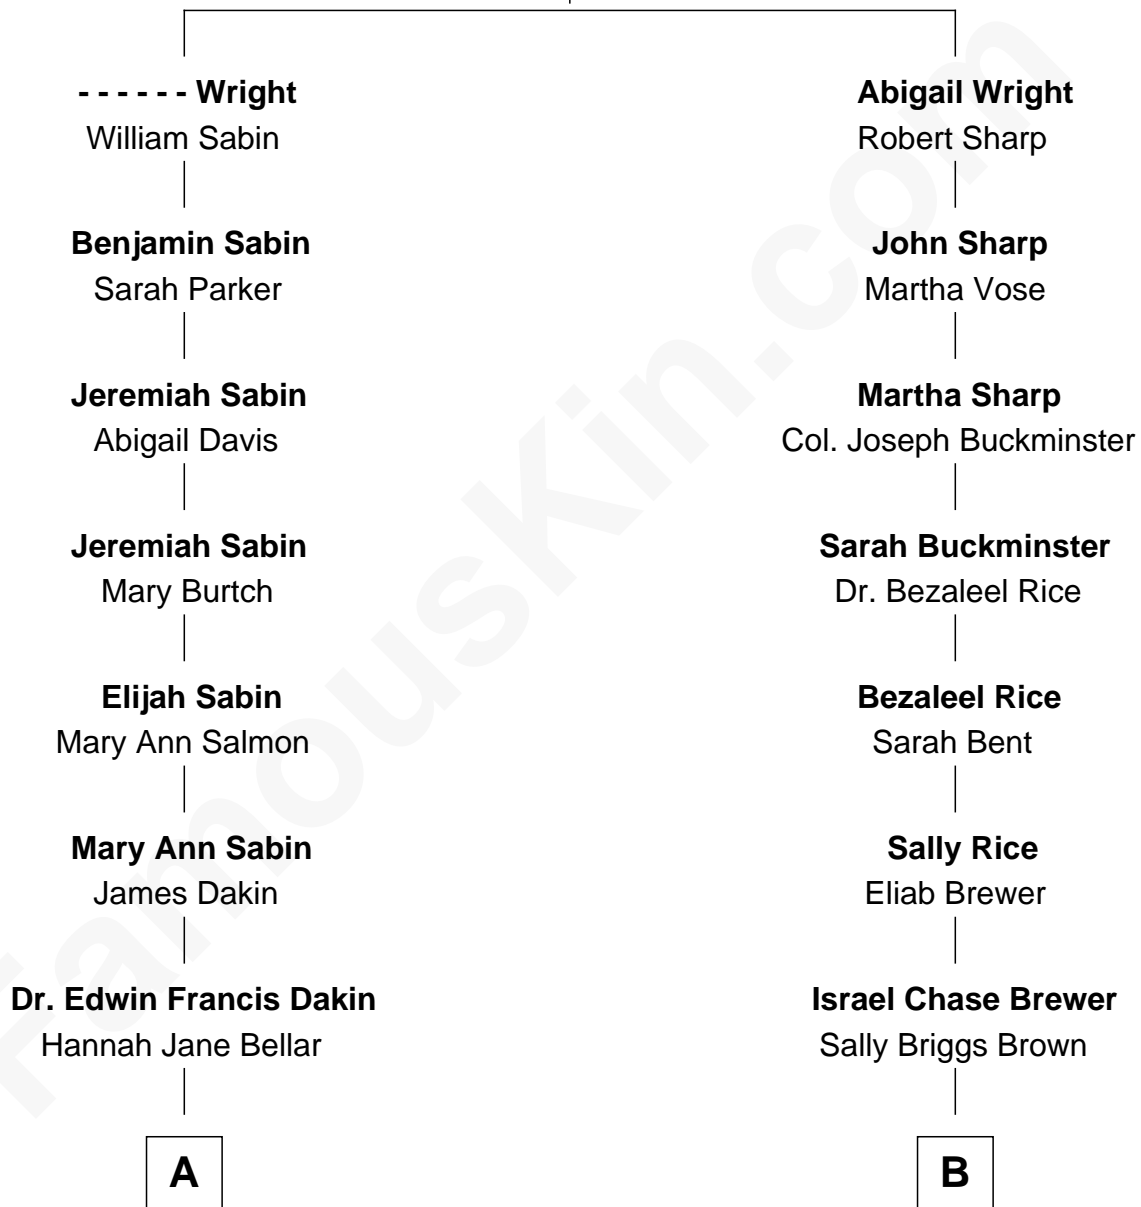

## Relationship Chart of Tennessee Williams

Author of *A Streetcar Named Desire*

9th cousin of

**Calvin Coolidge**  
30th U.S. President

**Richard Wright**  
Margaret - - - - -

**A**

**Rev. Walter Edwin Dakin**  
Rosina Maria Francesca Otte

**Edwina Dakin**  
Cornelius Coffin Williams

**Tennessee Williams**  
*Author of A Streetcar Named Desire*

**B**

**Sarah Almeda Brewer**  
Calvin Galusha Coolidge

**Col. John Calvin Coolidge**  
Victoria Josephine Moor