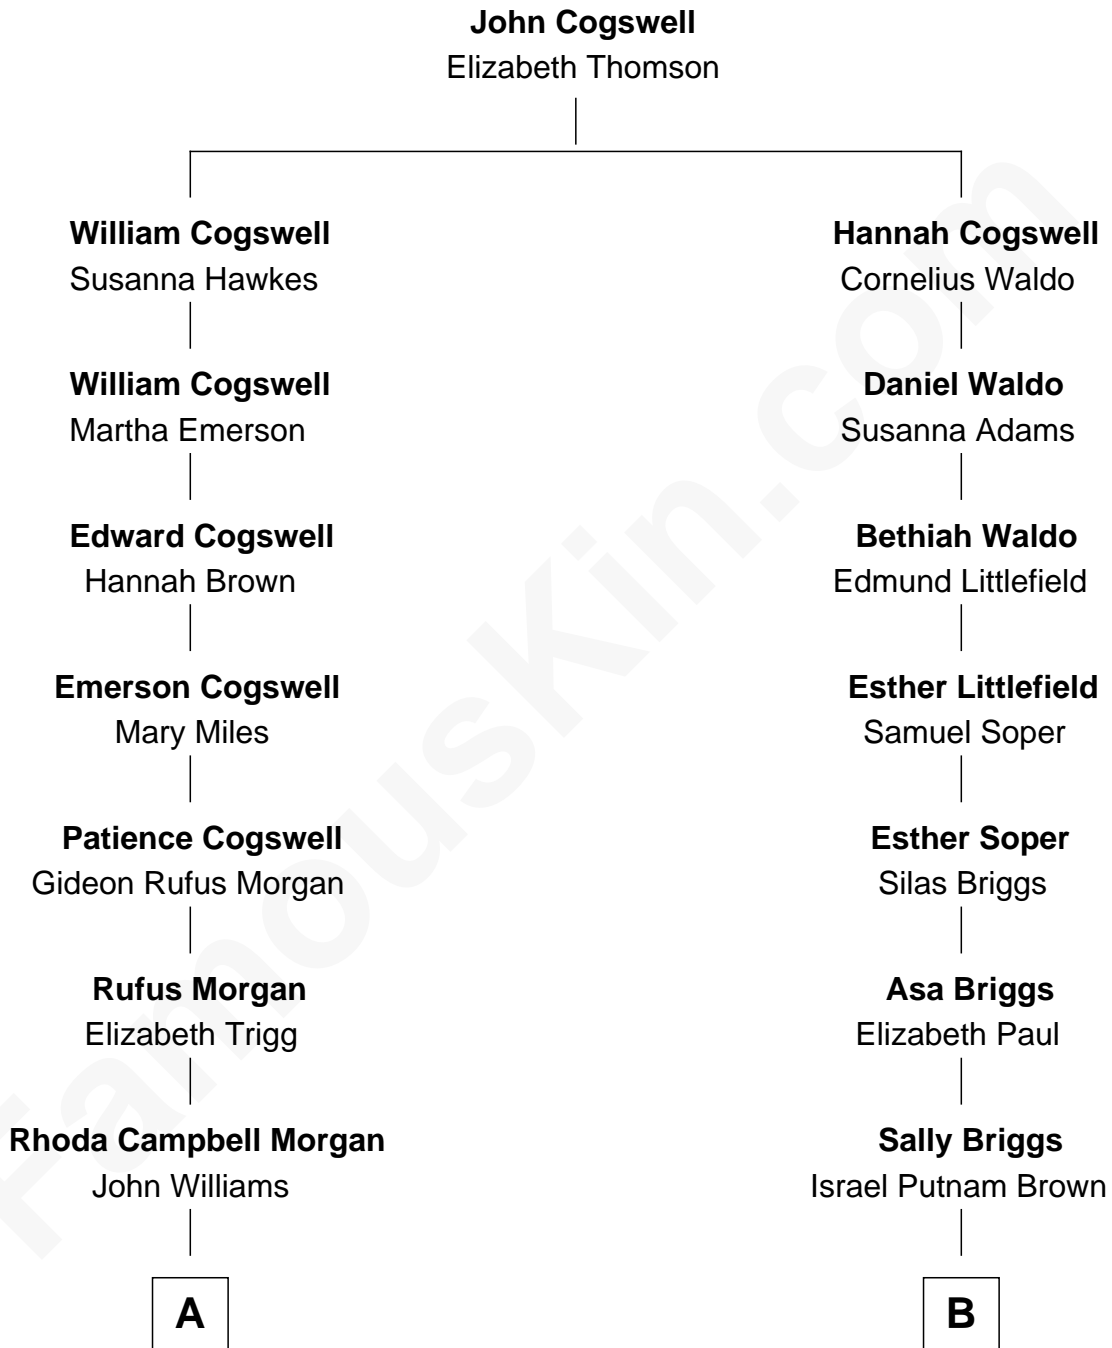

# FamousKin.com

## Relationship Chart of Tennessee Williams

Author of *A Streetcar Named Desire*

9th cousin 1 time removed of

**Calvin Coolidge**  
30th U.S. President

**A**

**Thomas Lanier Williams**

Isabelle Coffin

**Cornelius Coffin Williams**

Edwina Dakin

**Tennessee Williams**

*Author of A Streetcar Named Desire*

**B**

**Sally Briggs Brown**

Israel Chase Brewer

**Sarah Almeda Brewer**

Calvin Galusha Coolidge