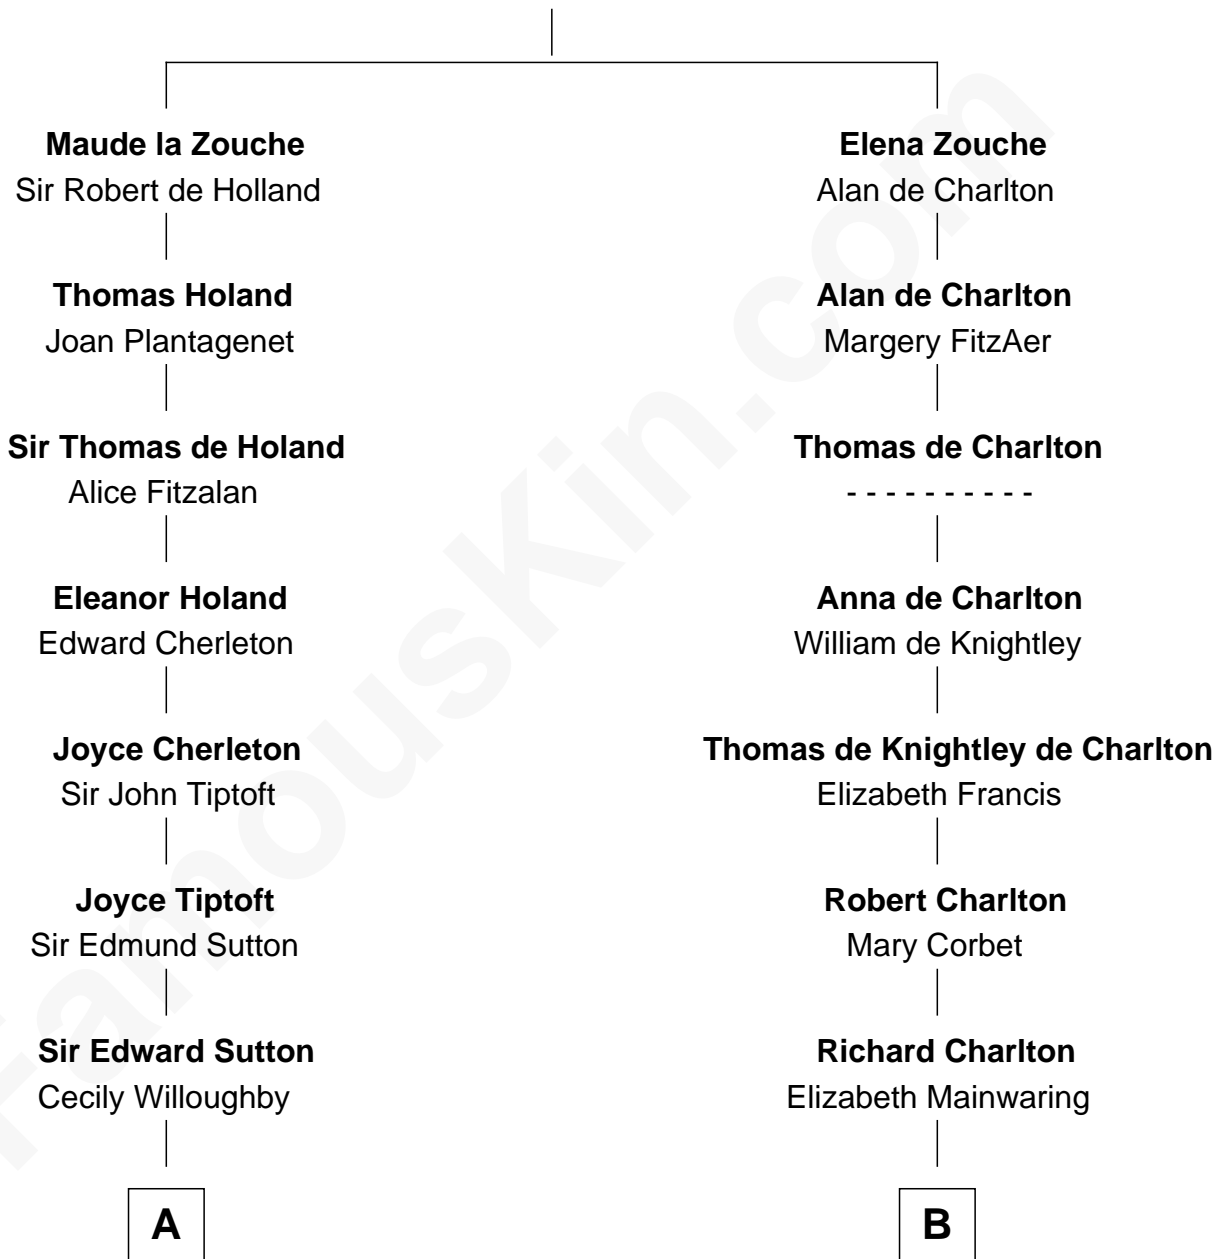

## Relationship Chart of

### Tennessee Williams

Author of *A Streetcar Named Desire*

20th cousin of

### Calvin Coolidge

30th U.S. President

**Sir Alan la Zouche**

Eleanor de Segrave

**C**

**Cornelius Worcester Coffin**

Nancy McCorkle

**Isabelle Coffin**

Thomas Lanier Williams

**Cornelius Coffin Williams**

Edwina Dakin

**Tennessee Williams**

*Author of A Streetcar Named Desire*

**D**

**Mary Davis**

John Dunlap Moor