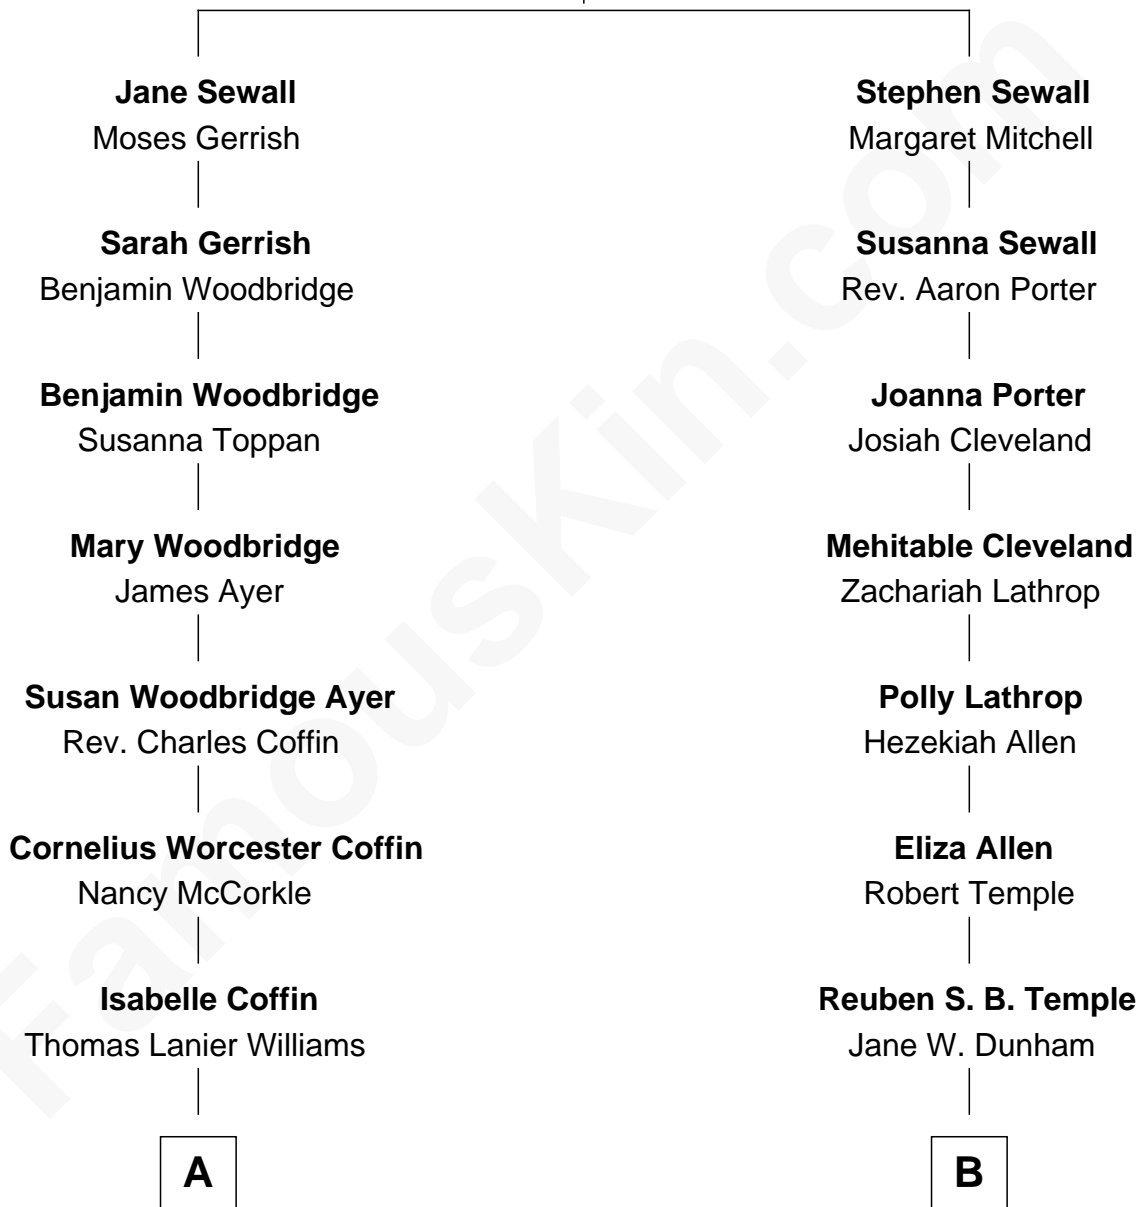

FamousKin.com

Relationship Chart of

Tennessee Williams

Author of A Streetcar Named Desire

8th cousin 1 time removed of

Shirley Temple

Movie Actress

Henry Sewall

Jane Dummer

A

Cornelius Coffin Williams

Edwina Dakin

Tennessee Williams

Author of A Streetcar Named Desire

B

Francis Marion Temple

Cynthia Fell Yeager

George Francis Temple

Gertrude Amelia Krieger

Shirley Temple

Movie Actress

FamousKin.com