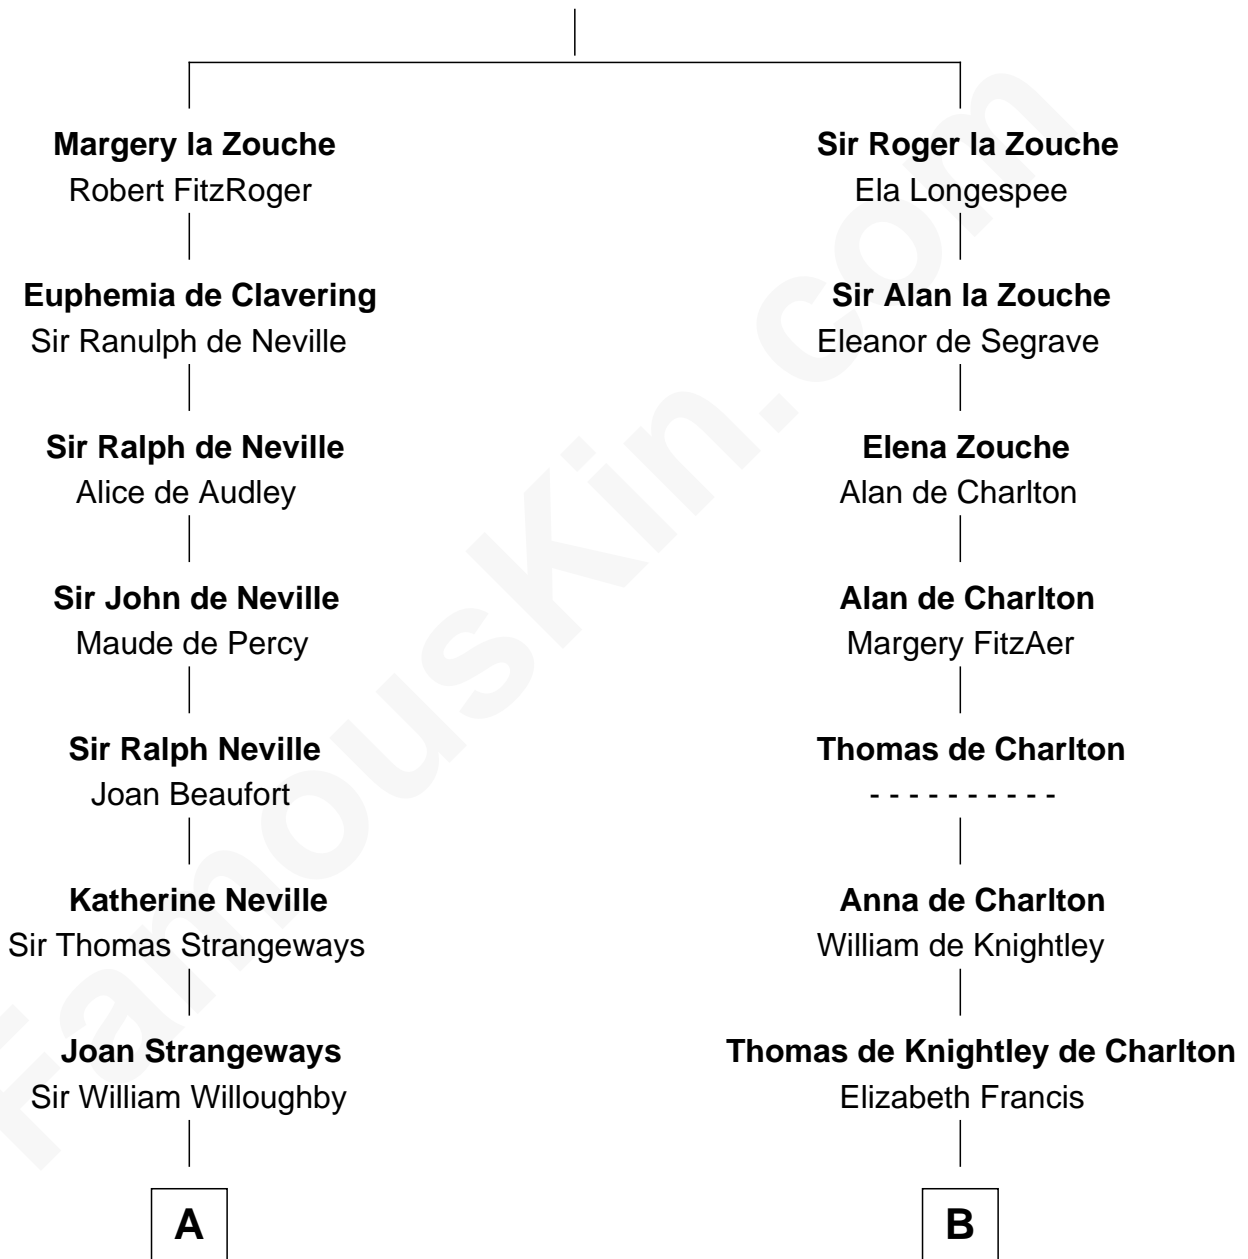

FamousKin.com

Relationship Chart of

Tennessee Williams

Author of A Streetcar Named Desire

21st cousin of

Norman Rockwell

American Artist

Alan la Zouche

Ellen de Quincy

C

Susan Woodbridge Ayer
Rev. Charles Coffin

Cornelius Worcester Coffin
Nancy McCorkle

Isabelle Coffin
Thomas Lanier Williams

Cornelius Coffin Williams
Edwina Dakin

Tennessee Williams
Author of A Streetcar Named Desire