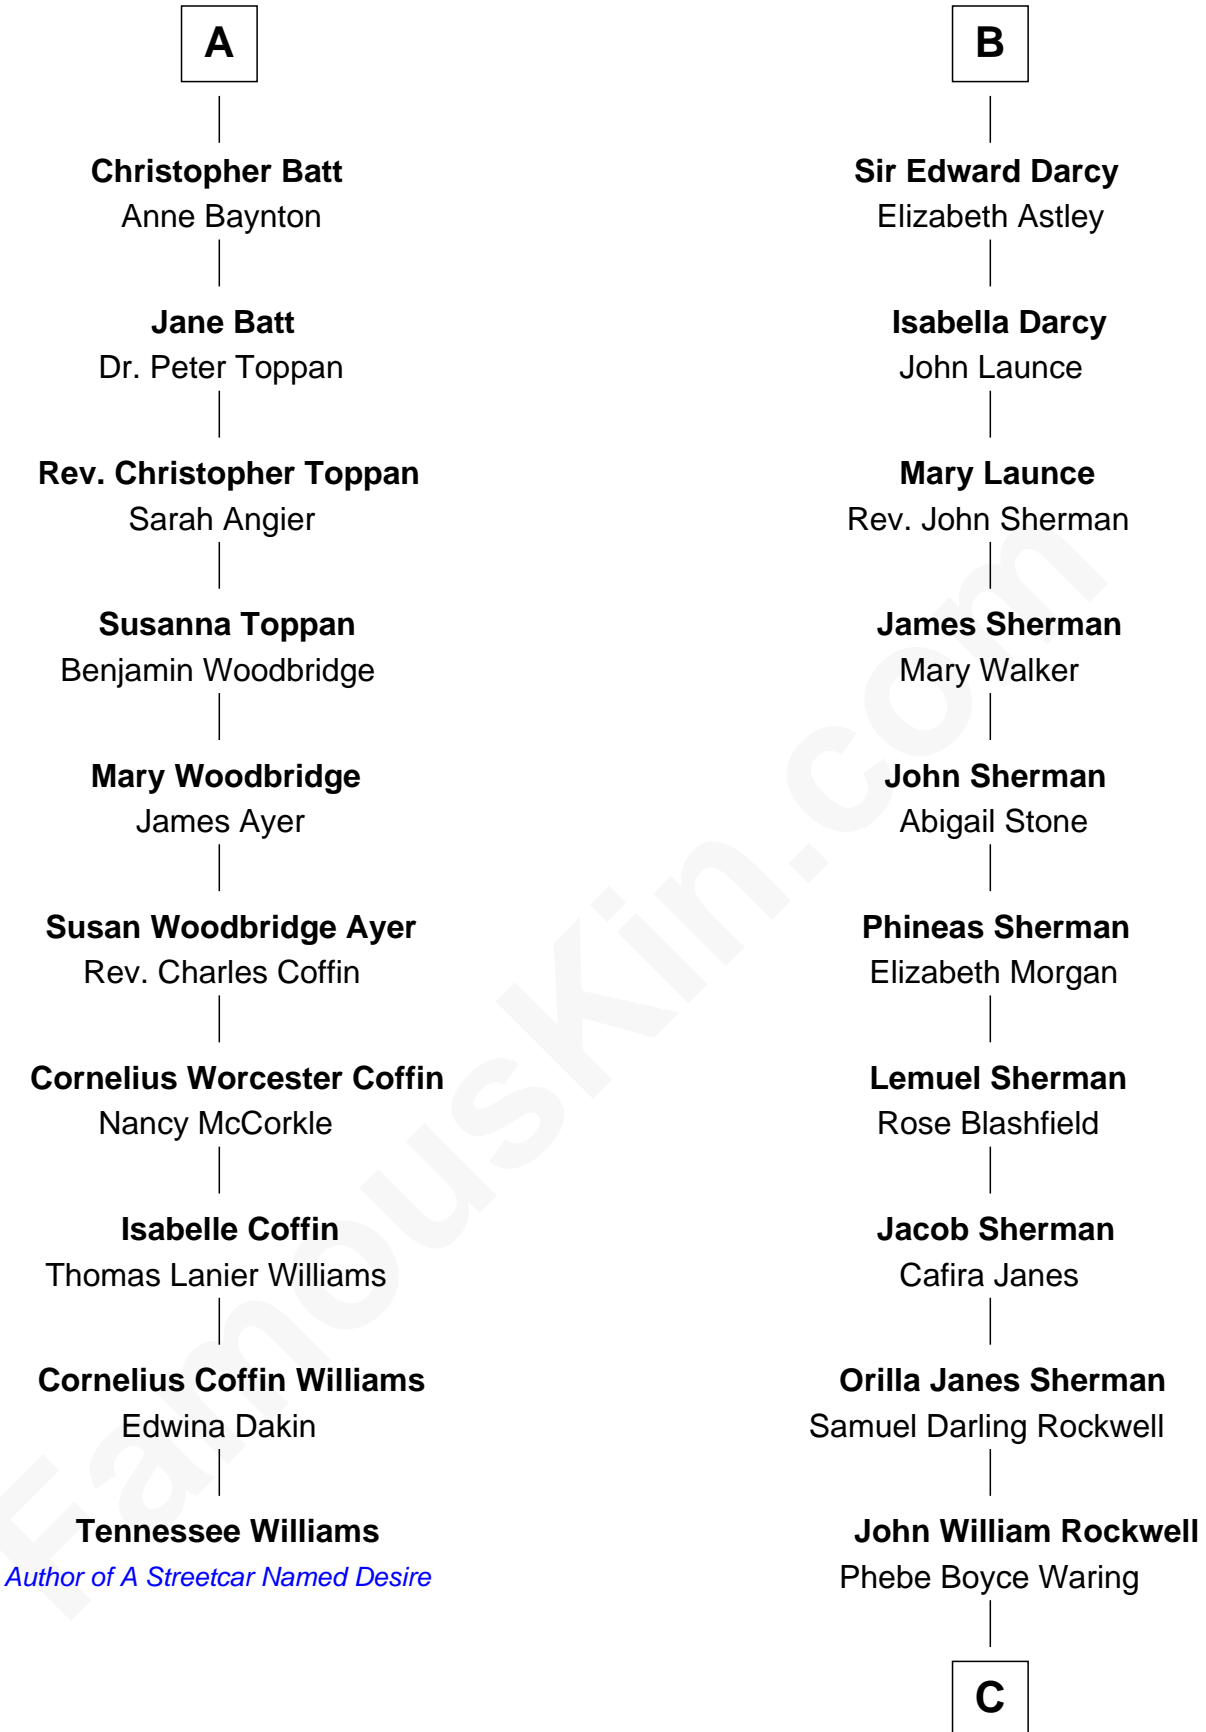

## Relationship Chart of

### Tennessee Williams

Author of *A Streetcar Named Desire*

16th cousin 2 times removed of

**Norman Rockwell**

American Artist

**C**

—  
**Jarvis Waring Rockwell**

Anne Mary Hill

—  
**Norman Rockwell**

*American Artist*

FamousKin.com