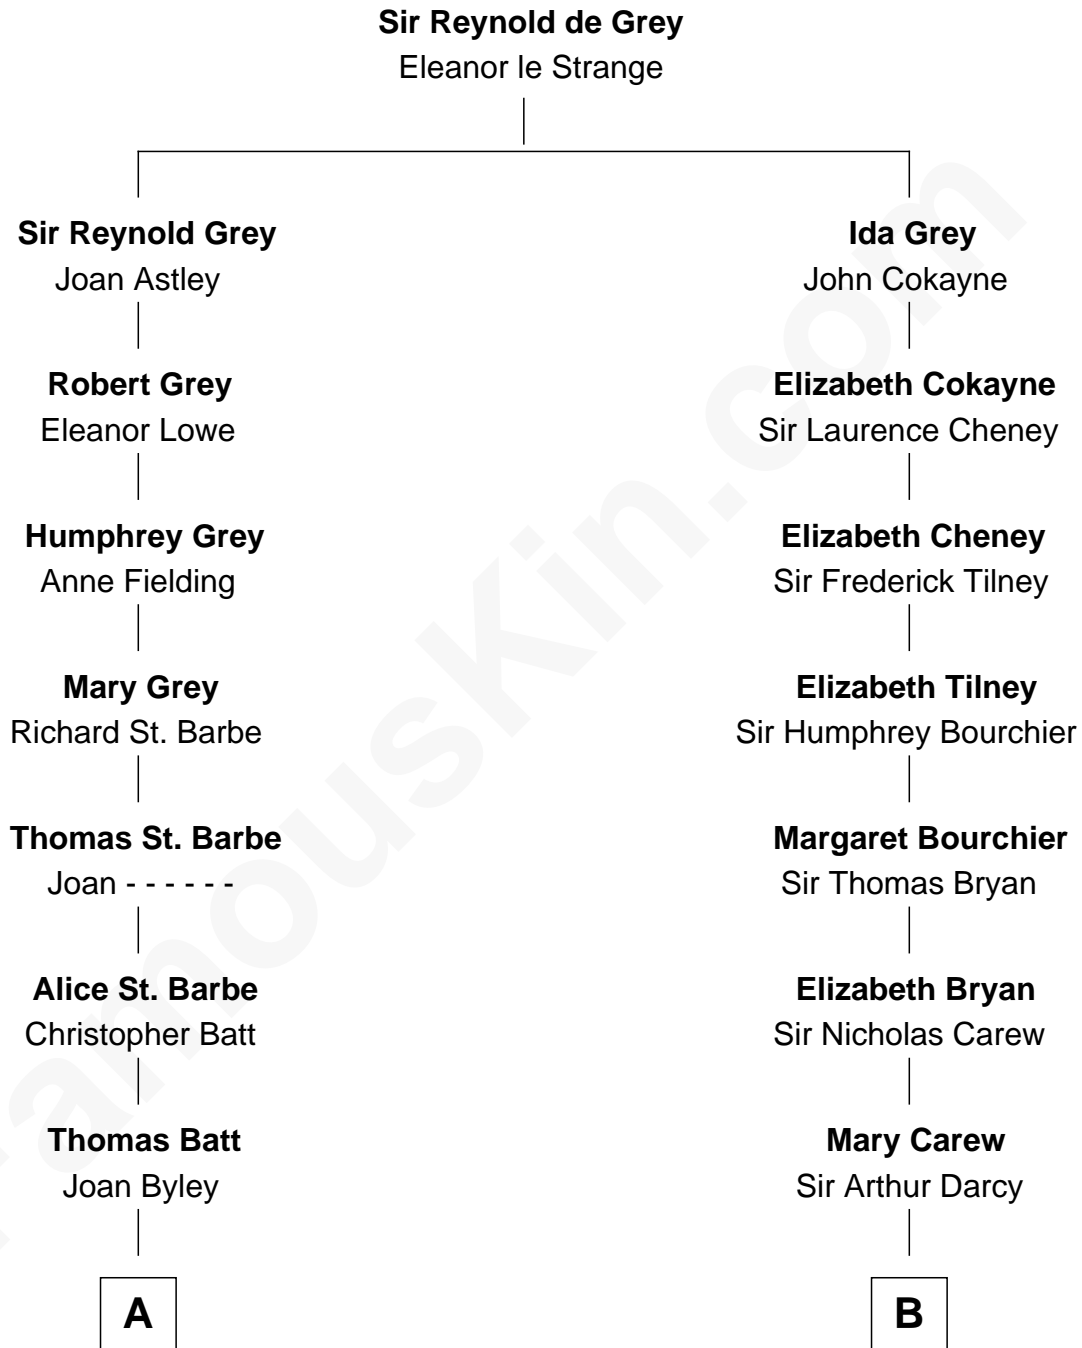

## Relationship Chart of

### Tennessee Williams

Author of *A Streetcar Named Desire*

16th cousin 2 times removed of

**Norman Rockwell**

American Artist

**C**

—  
**Jarvis Waring Rockwell**

Anne Mary Hill

—  
**Norman Rockwell**

*American Artist*

FamousKin.com