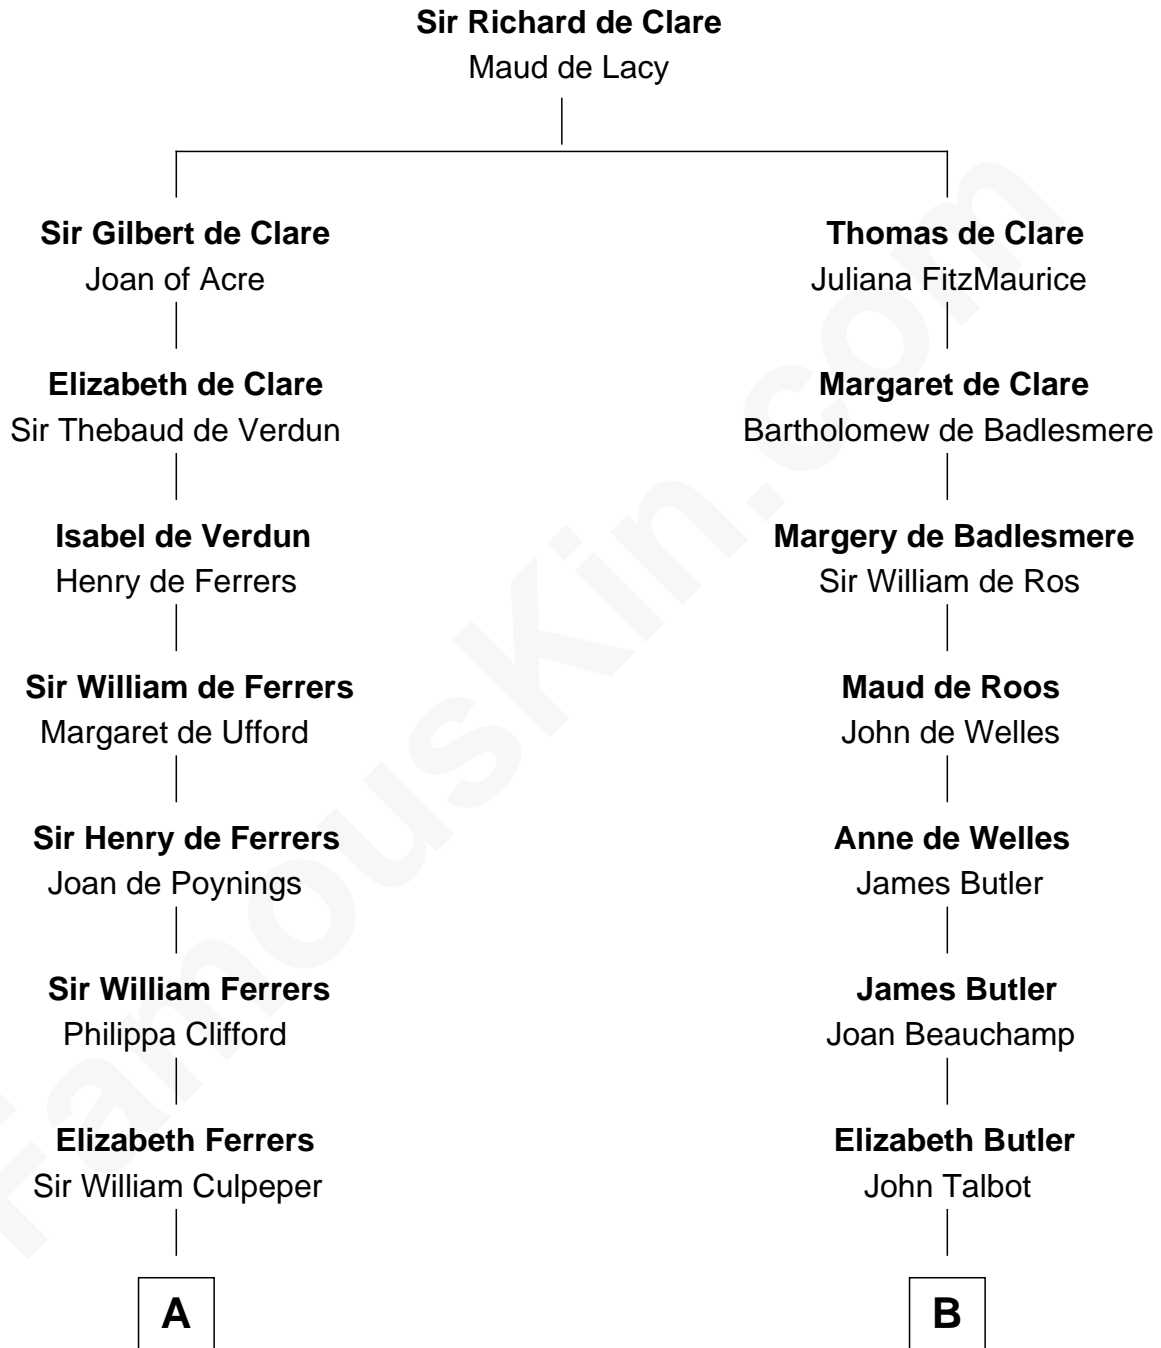

## Relationship Chart of

### Tennessee Williams

*Author of A Streetcar Named Desire*

21st cousin of

**Norman Rockwell**

*American Artist*

**C**

**Susan Woodbridge Ayer**  
Rev. Charles Coffin

**Cornelius Worcester Coffin**  
Nancy McCorkle